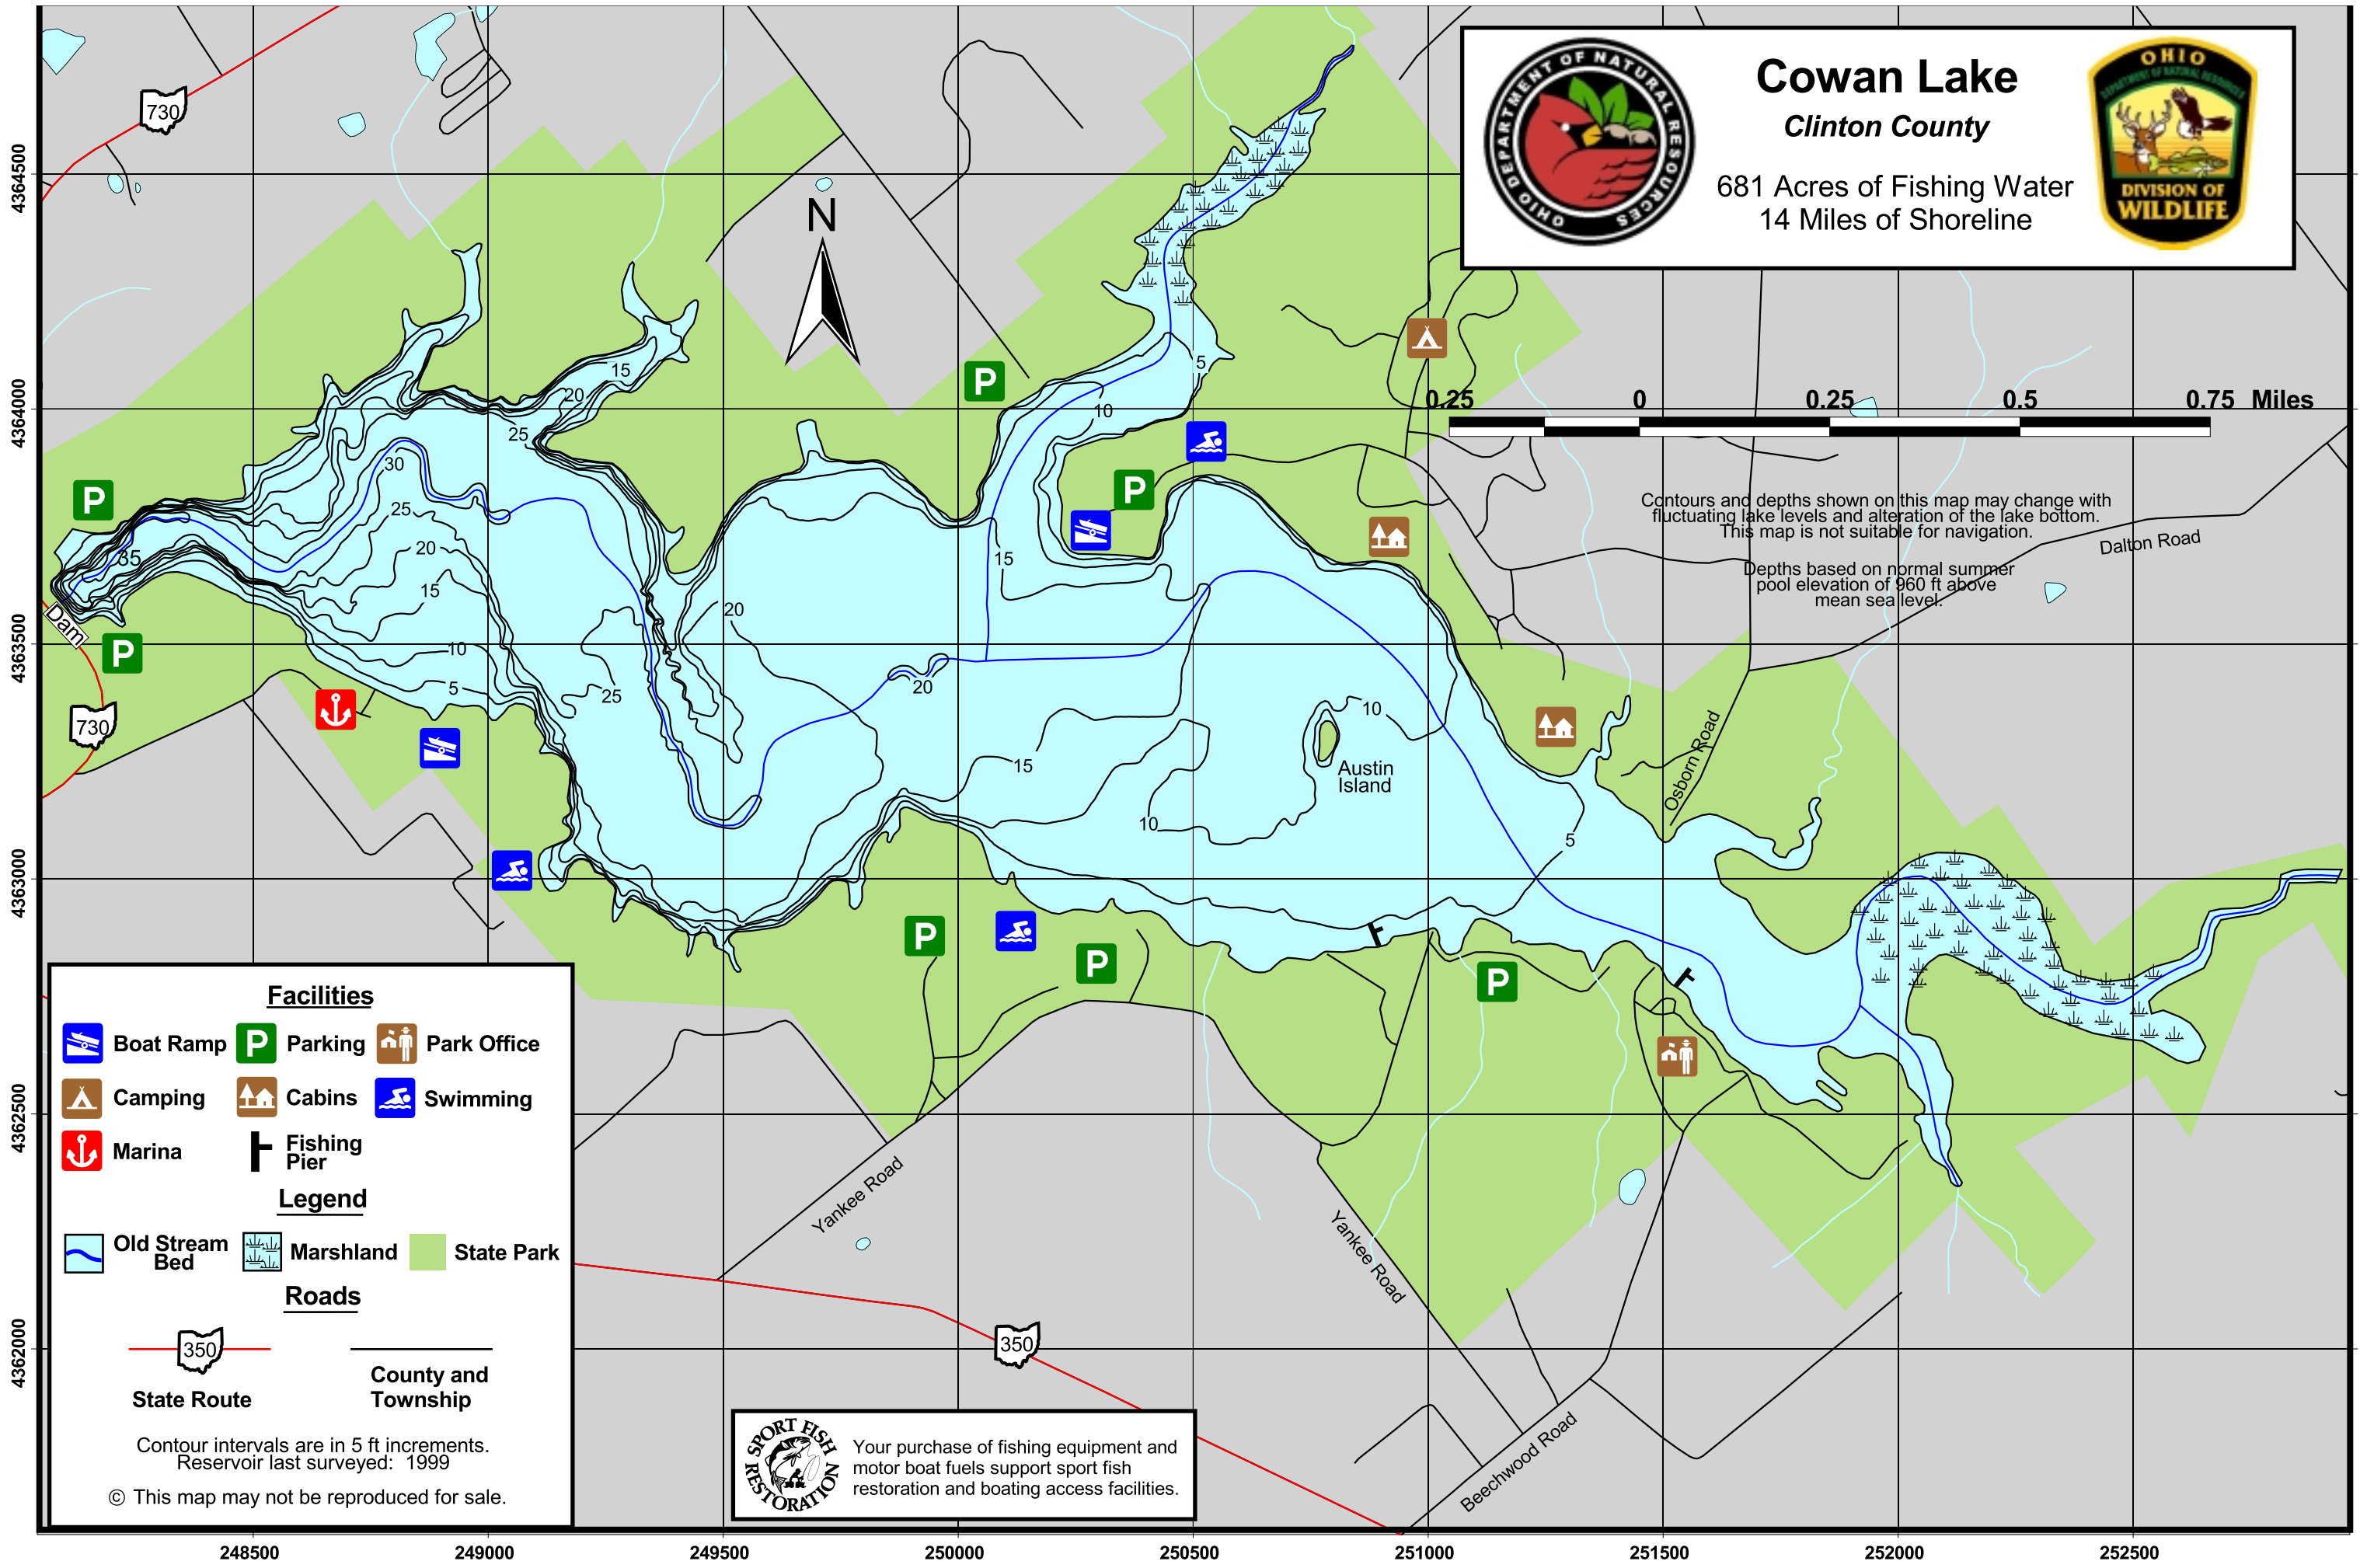

Cowan Lake

Clinton County

681 Acres of Fishing Water
14 Miles of Shoreline

Contours and depths shown on this map may change with fluctuating lake levels and alteration of the lake bottom. This map is not suitable for navigation.

Depths based on normal summer pool elevation of 960 ft above mean sea level.

Facilities

- Boat Ramp
- Parking
- Park Office
- Camping
- Cabins
- Swimming
- Marina
- Fishing Pier

Legend

- Old Stream Bed
- Marshland
- State Park

Roads

- State Route
- County and Township

Contour intervals are in 5 ft increments.
Reservoir last surveyed: 1999
© This map may not be reproduced for sale.

Your purchase of fishing equipment and motor boat fuels support sport fish restoration and boating access facilities.

Cowan Lake Fishing Map