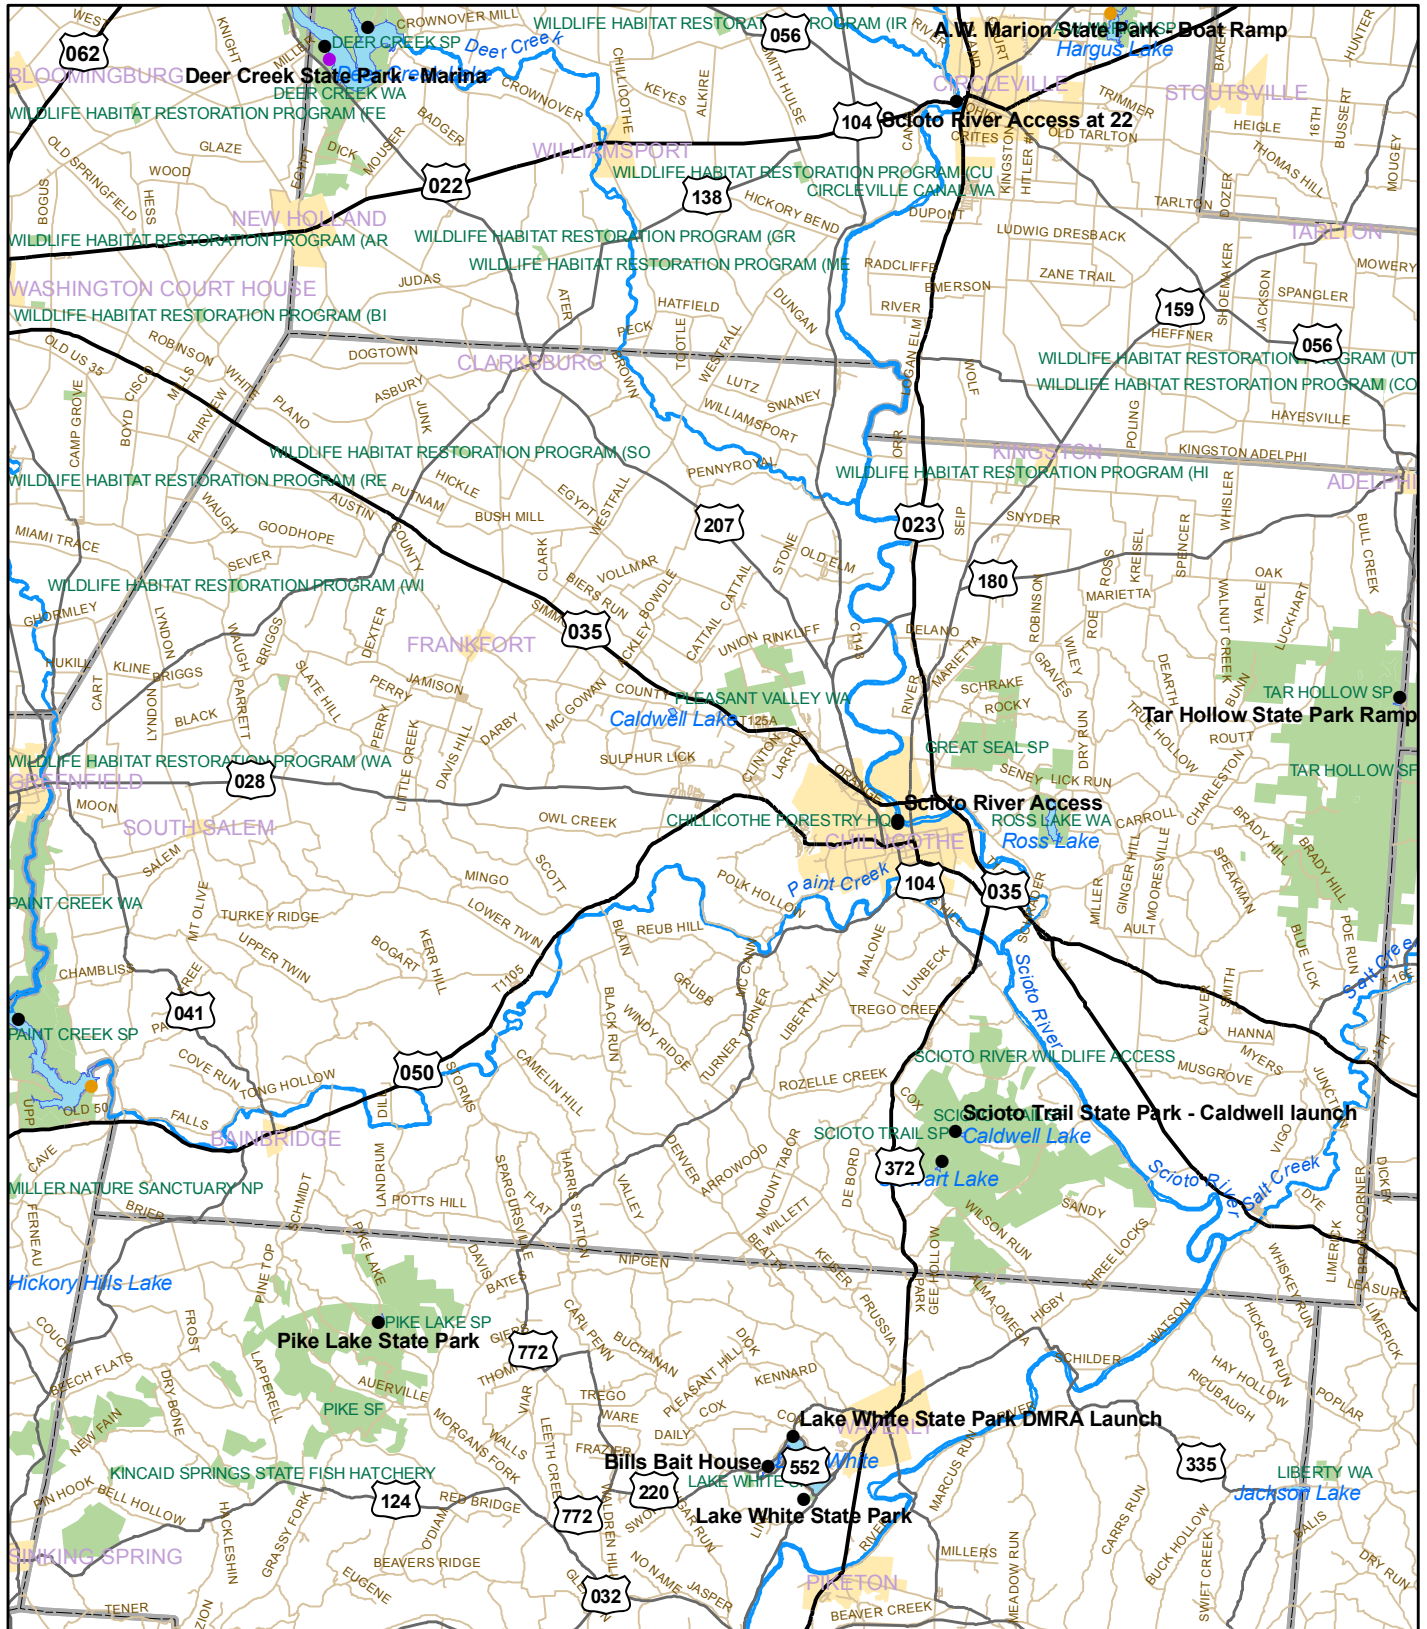

Ohio Boating Access Sites:

Ross County

Legend

Access

- Launch Ramp
- Marina
- Marina & Launch Ramp

Roads

- Interstate
- US Route
- State Route
- County Roads

- Rivers
- Lakes
- Cities
- ODNr Lands
- County

Ohio DNR Division of Watercraft

www.ohiodnr.com/watercraft/

Dataset Date: 10/12/06