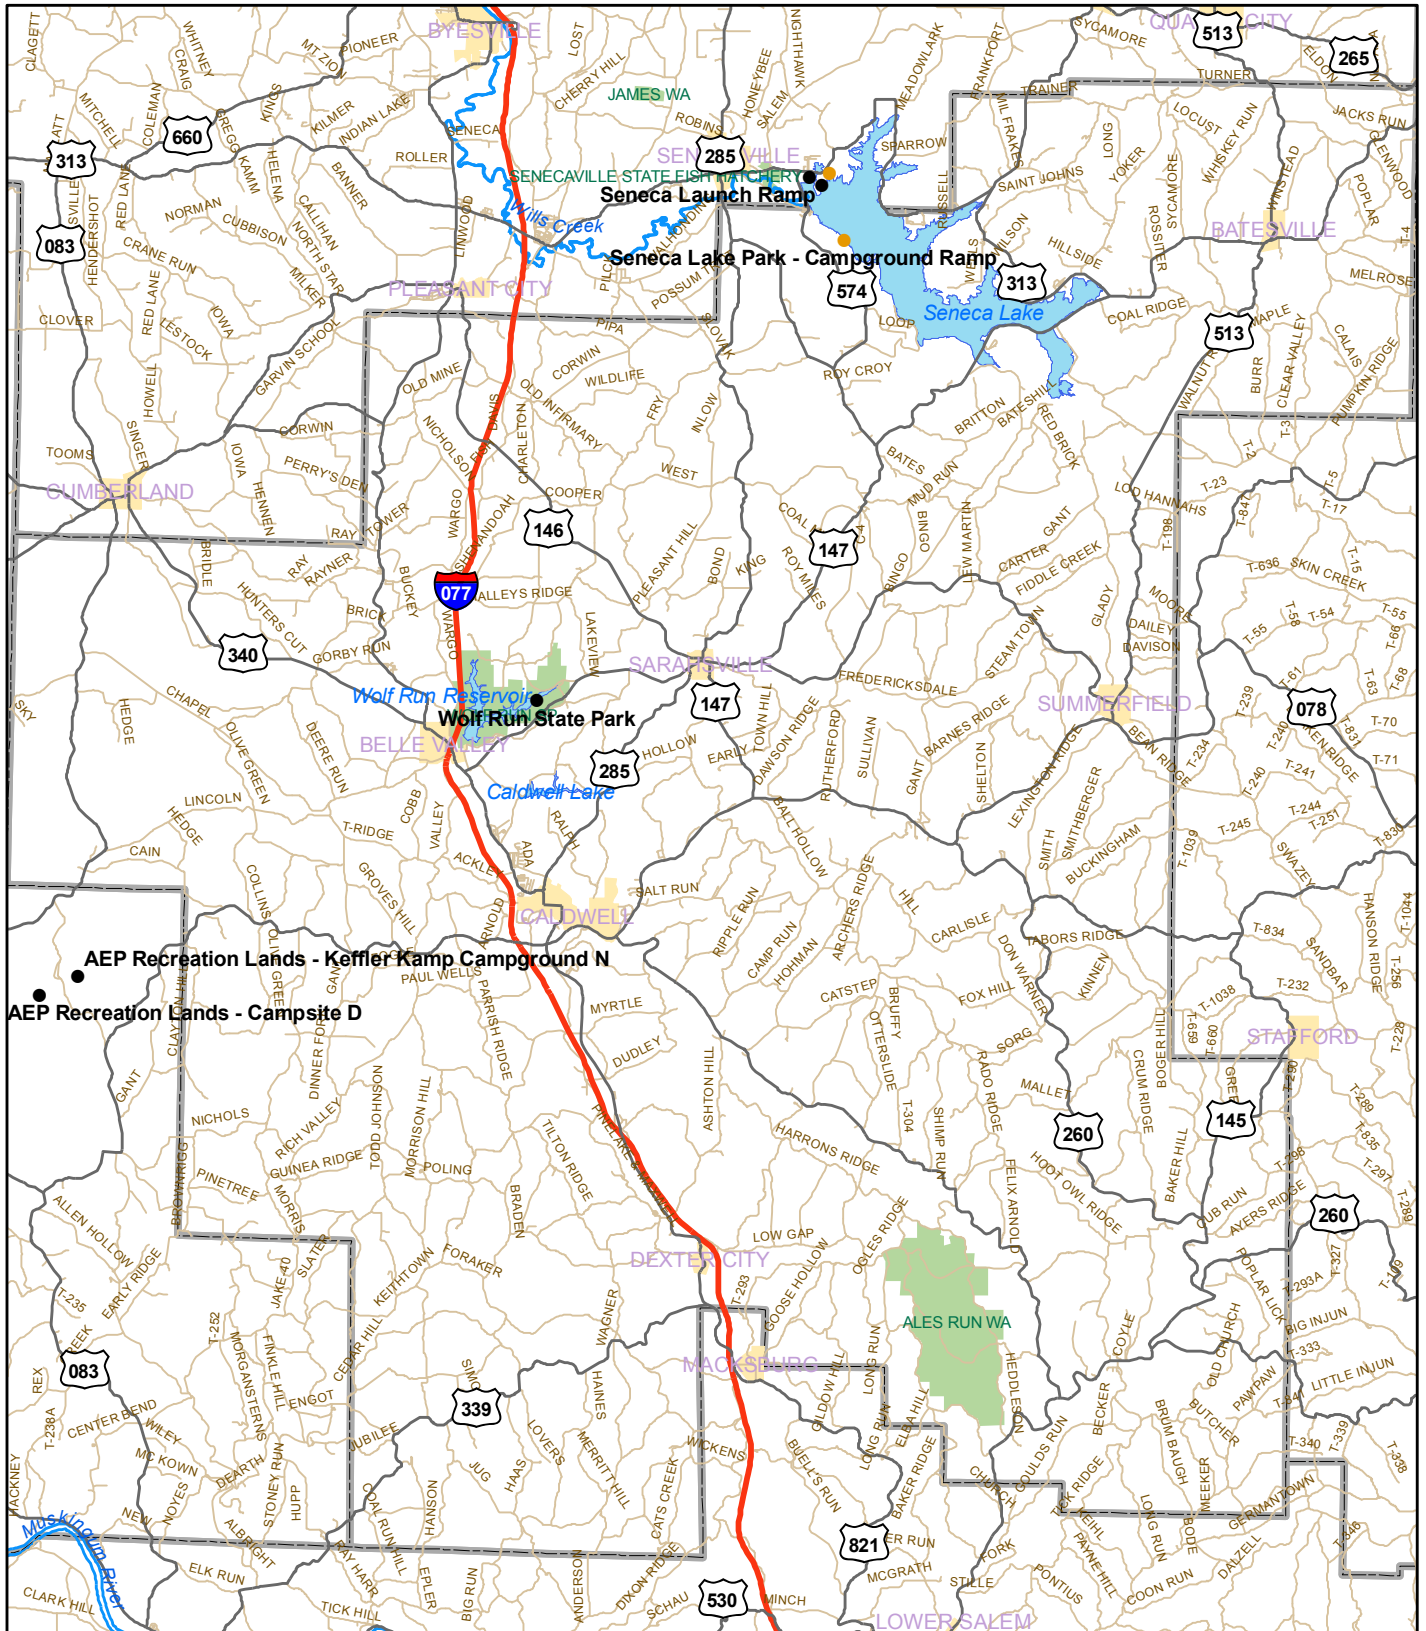

# Ohio Boating Access Sites:

# Noble County

## Legend

### Access

- Launch Ramp
- Marina
- Marina & Launch Ramp