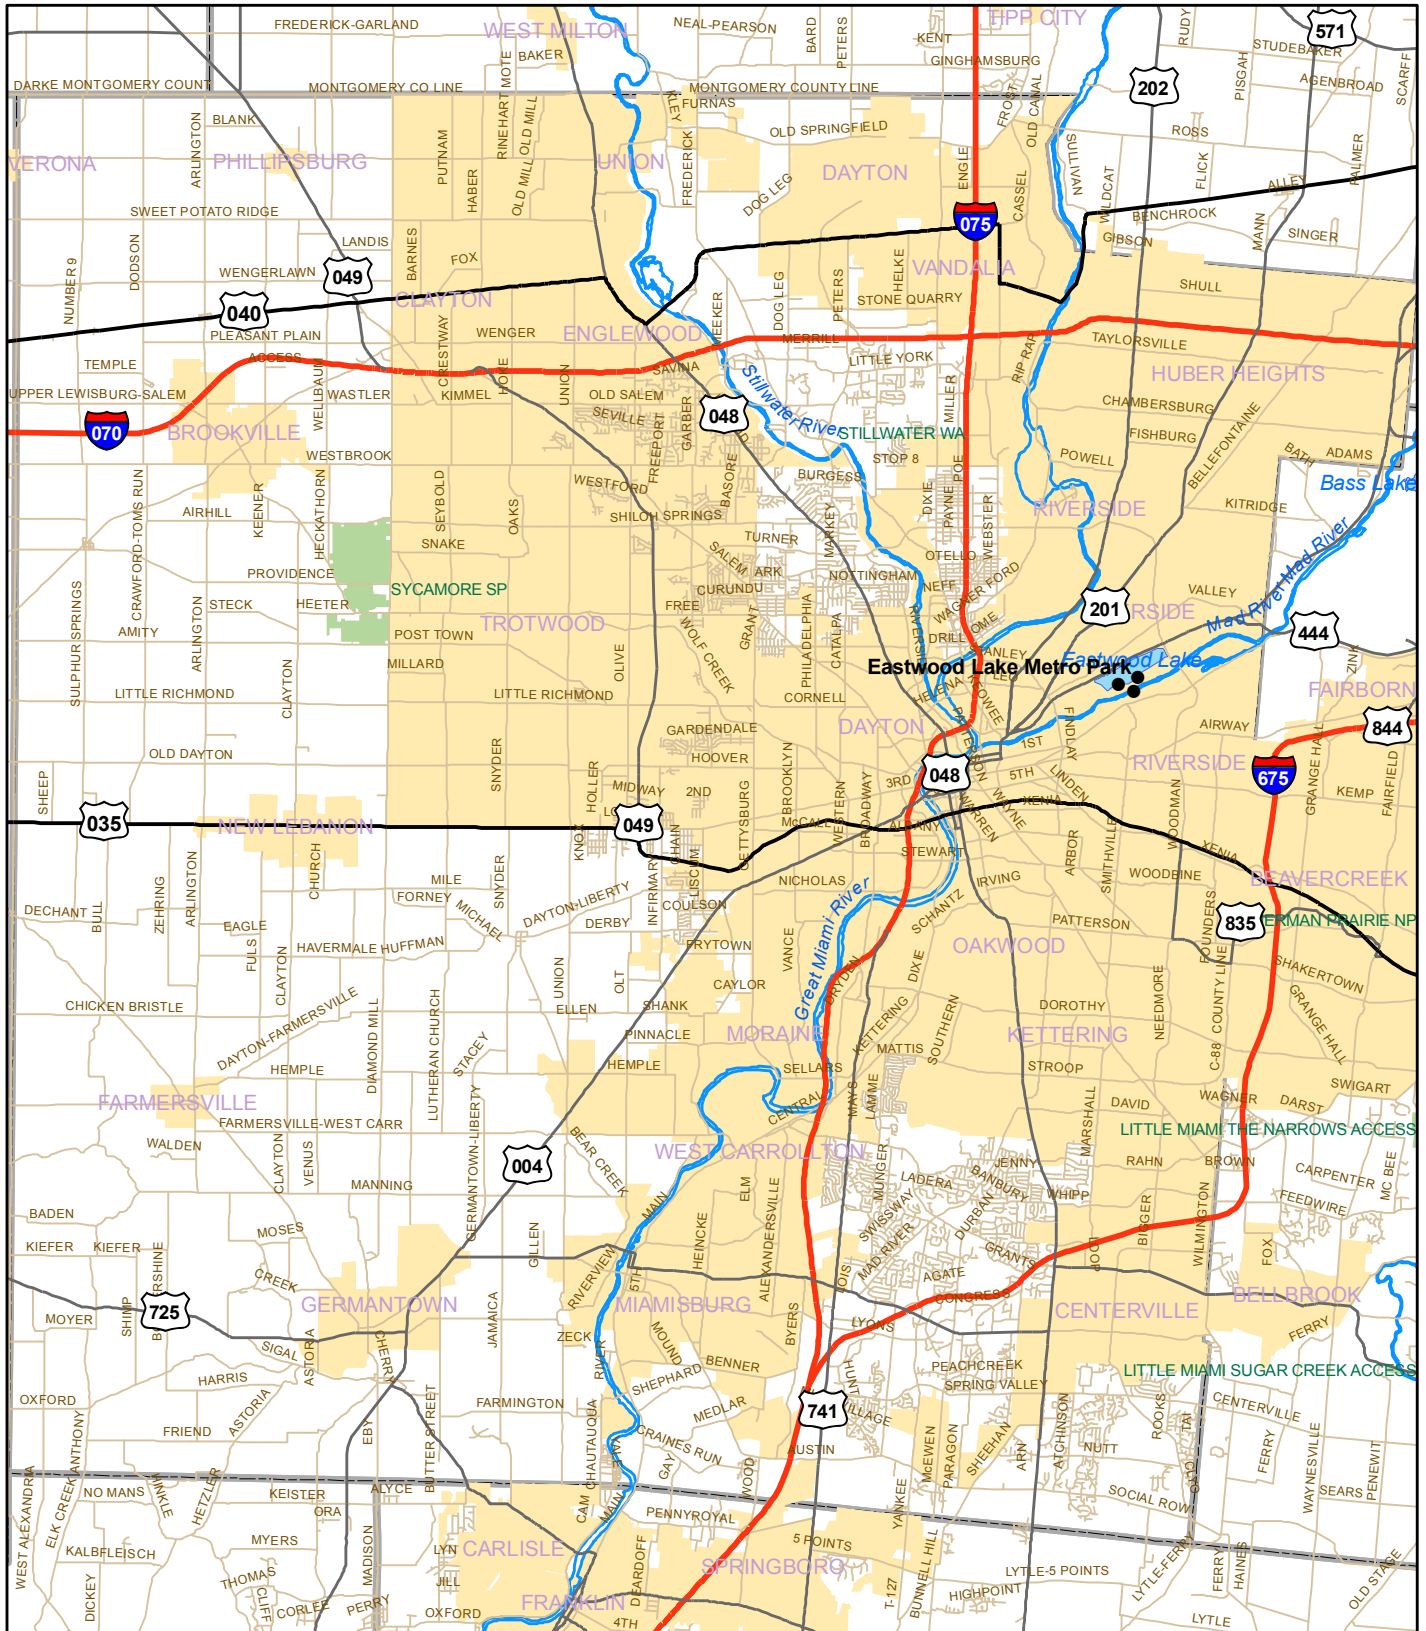

Ohio Boating Access Sites:

Montgomery County

Legend

Access

- Launch Ramp
- Marina
- Marina & Launch Ramp

Roads

- Interstate
- US Route
- State Route
- County Roads

- Rivers
- Lakes
- Cities
- ODNr Lands
- County

Ohio DNR Division of Watercraft

www.ohiodnr.com/watercraft/

Dataset Date: 10/12/06