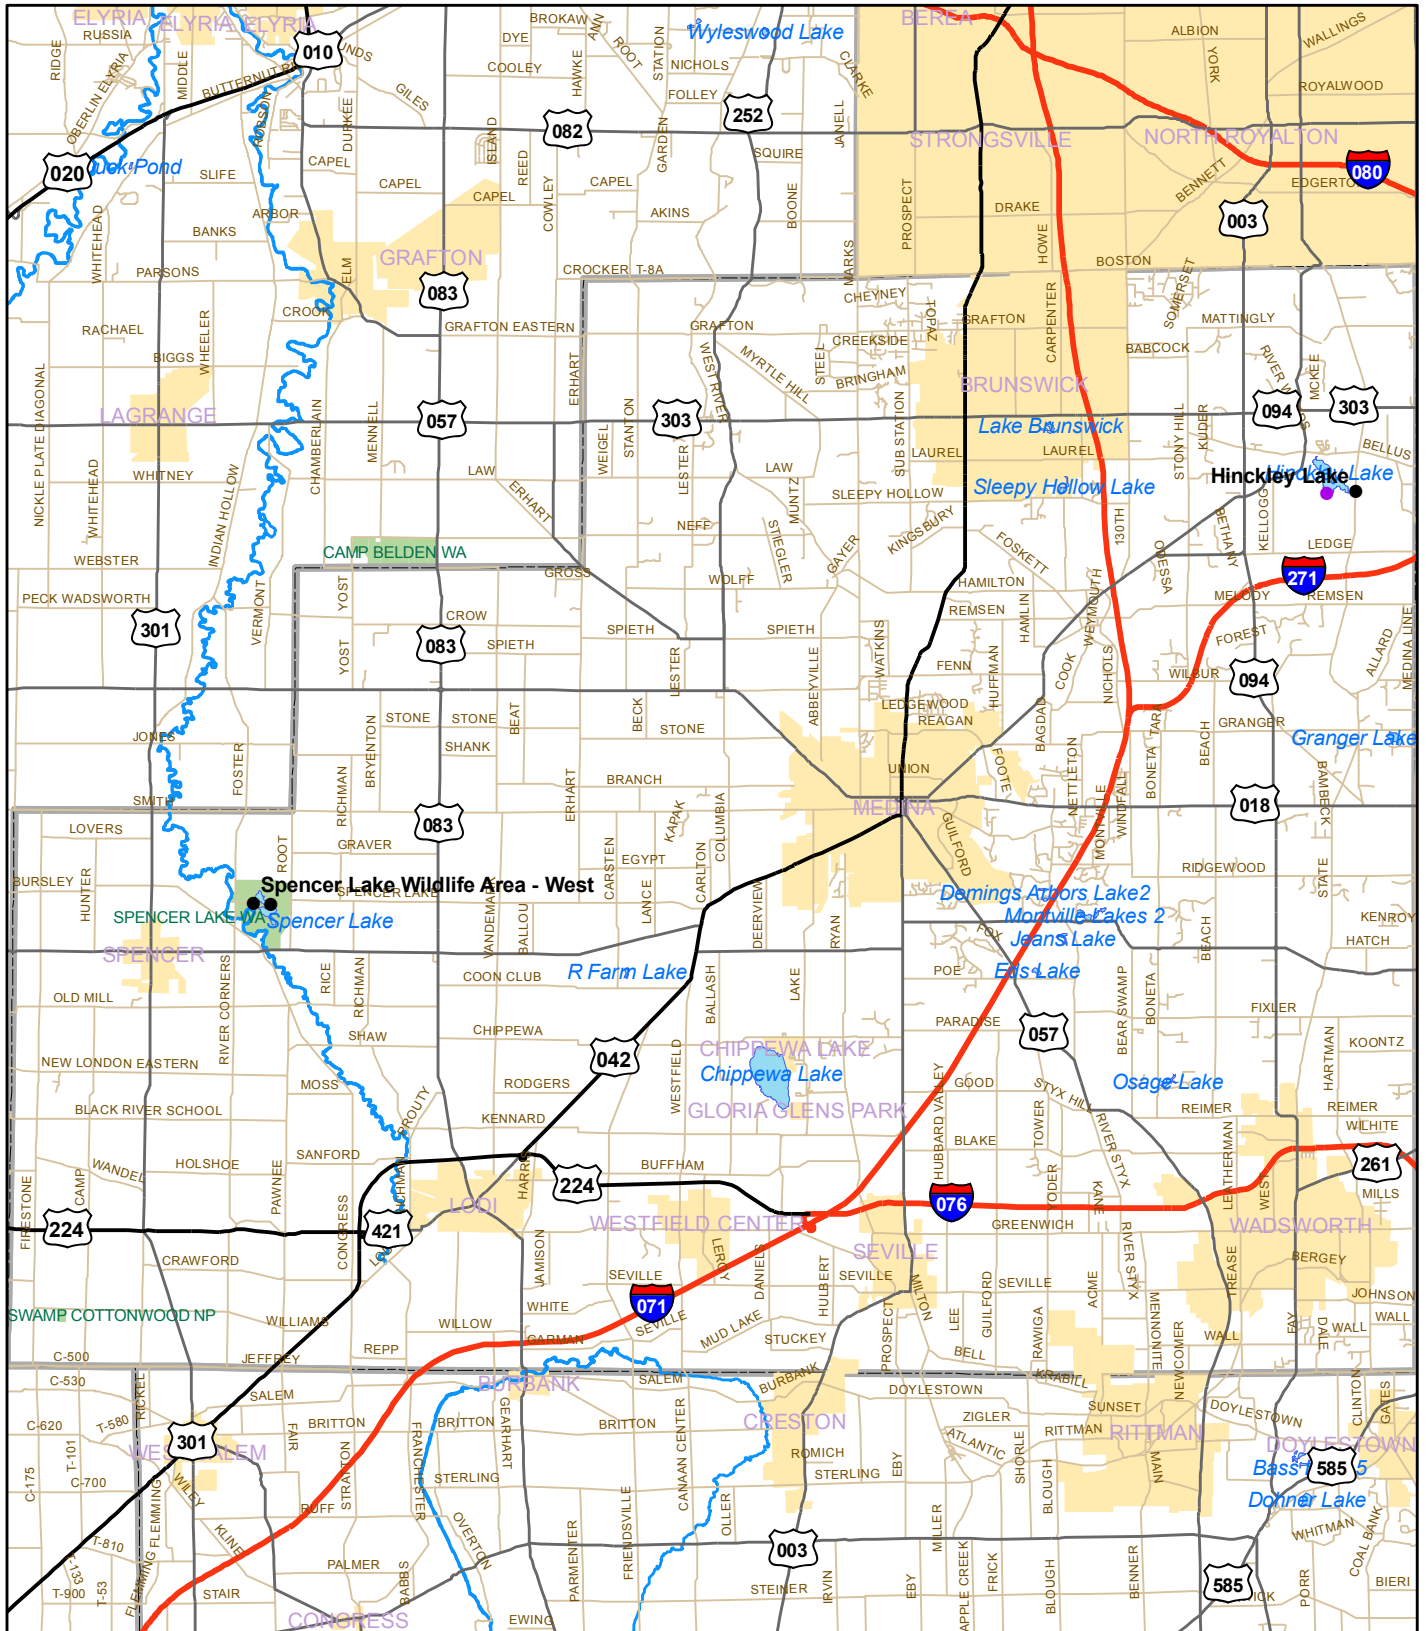

Ohio Boating Access Sites:

Medina County

Legend

Access

- Launch Ramp
- Marina
- Marina & Launch Ramp

Roads

- Interstate
- US Route
- State Route
- County Roads

- Rivers
- Lakes
- Cities
- ODNr Lands
- County

Ohio DNR Division of Watercraft

www.ohiodnr.com/watercraft/

Dataset Date: 10/12/06