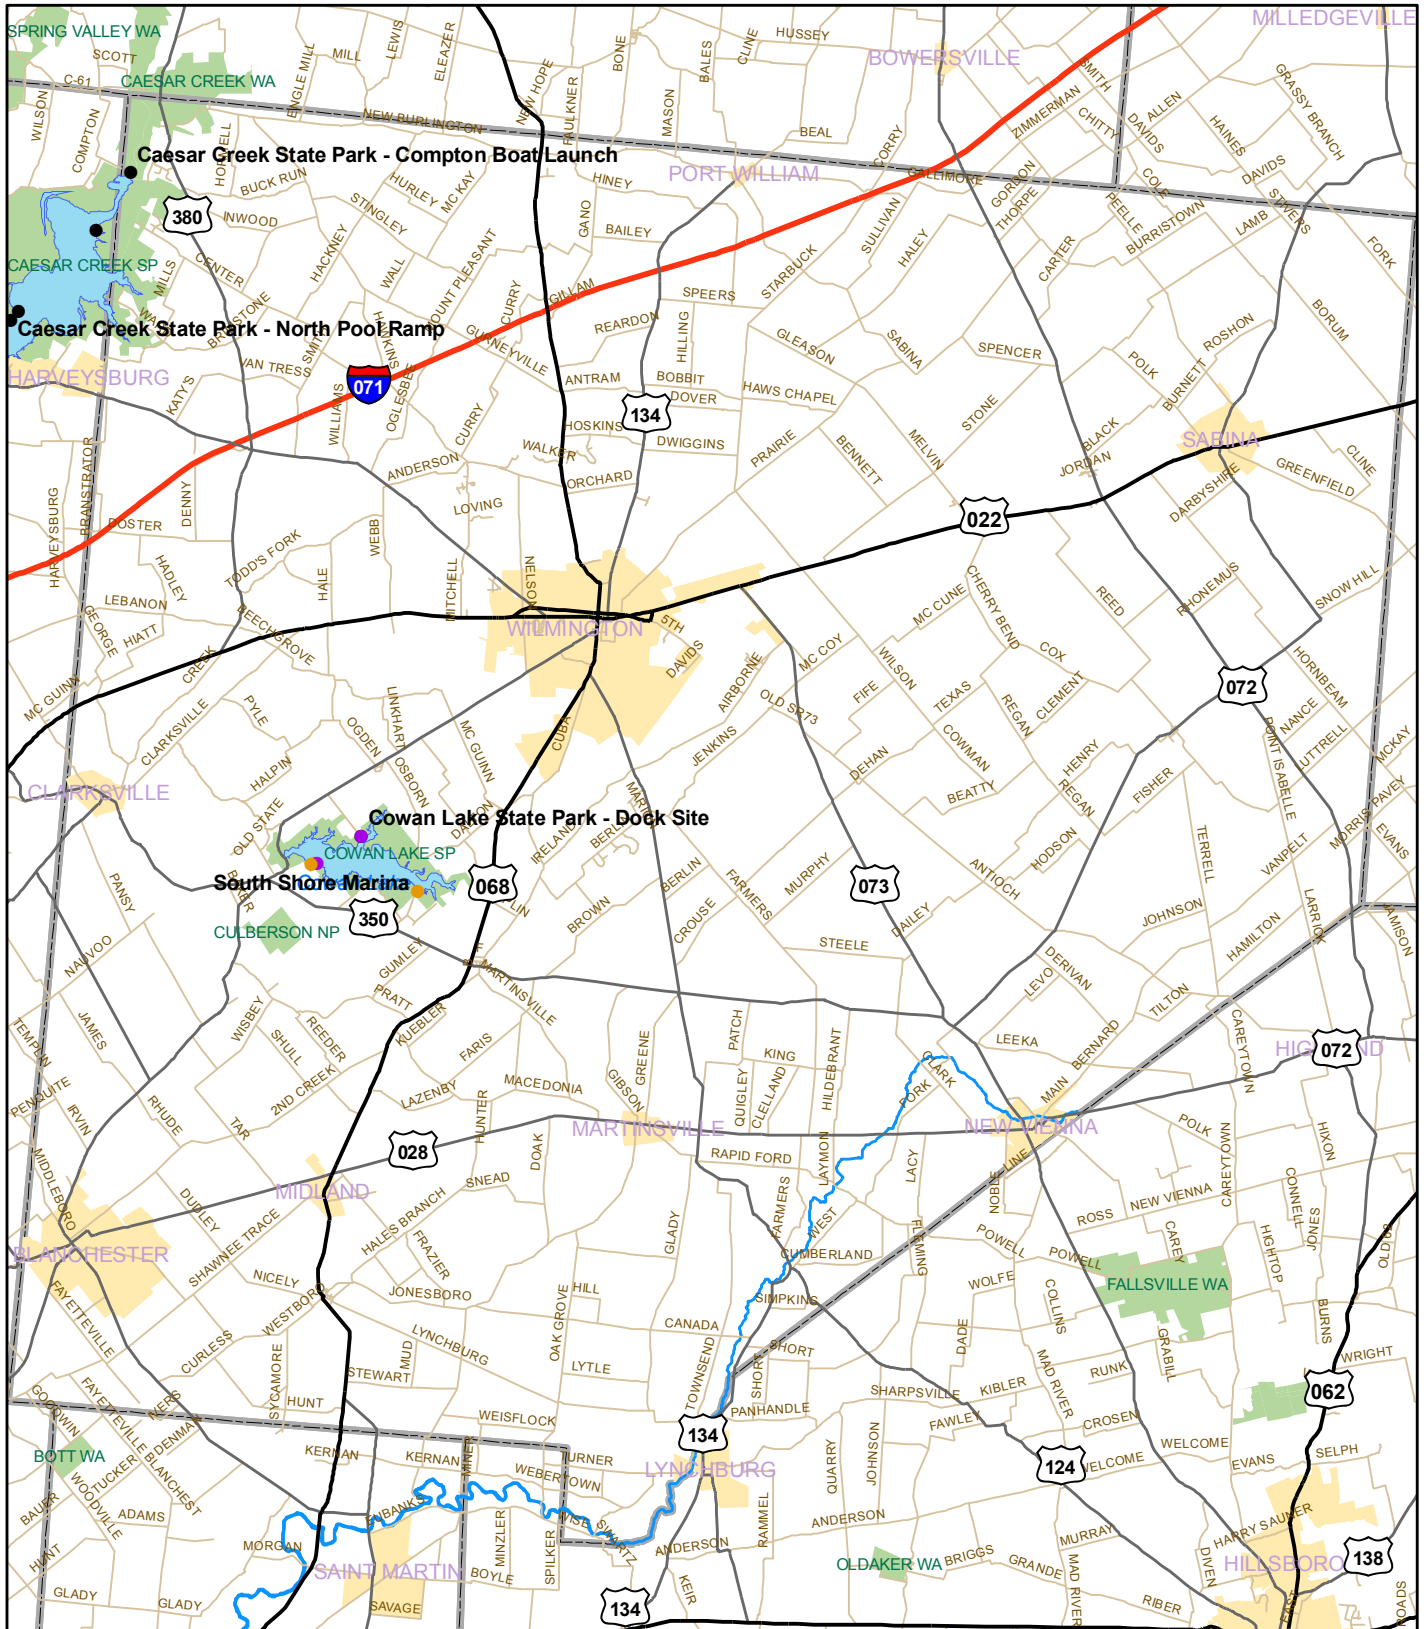

Ohio Boating Access Sites:

Clinton County

Legend

Access

- Launch Ramp
- Marina
- Marina & Launch Ramp

Roads

- Interstate
- US Route
- State Route
- County Roads

- Rivers
- Lakes
- Cities
- ODNr Lands
- County

Ohio DNR Division of Watercraft

www.ohiodnr.com/watercraft/

Dataset Date: 10/12/06