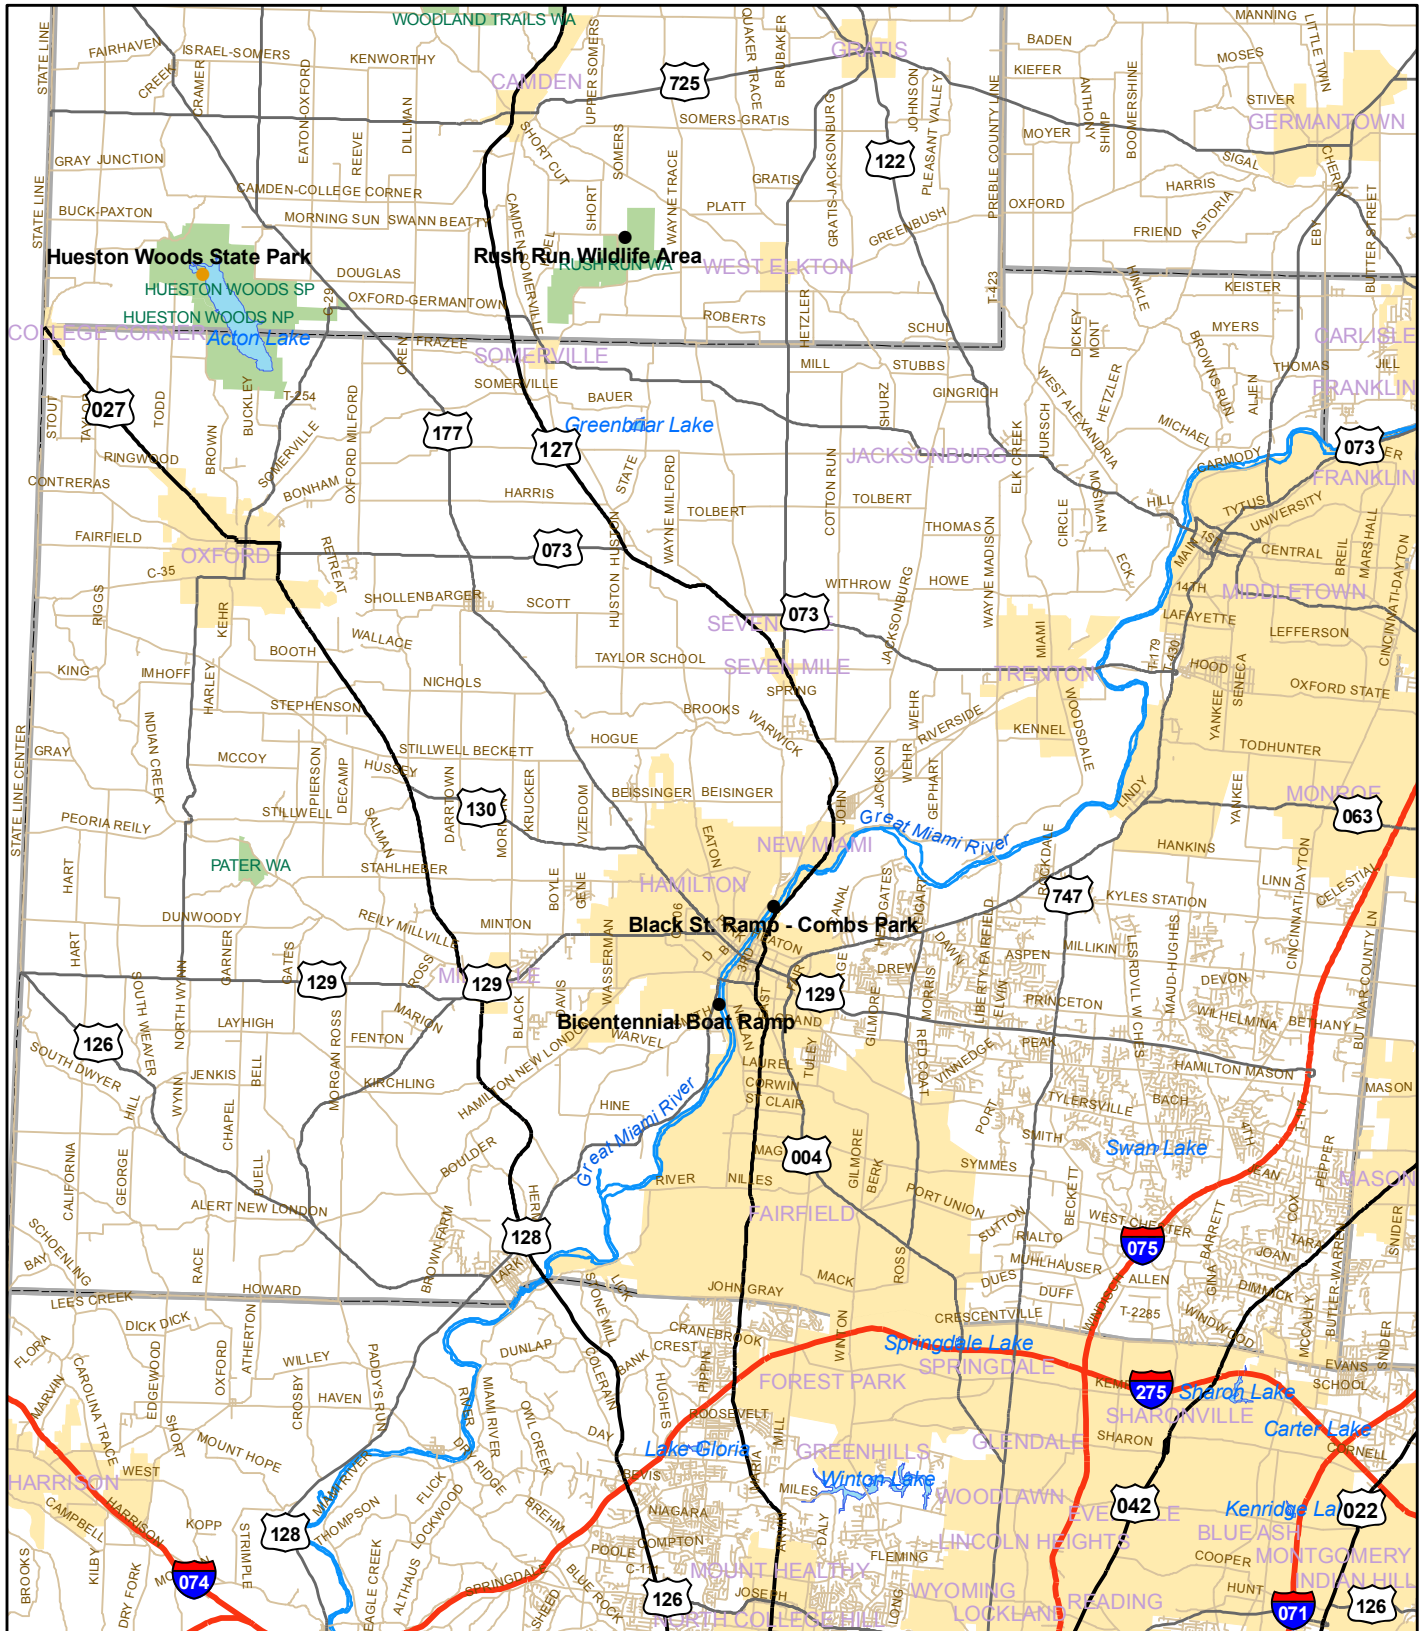

Ohio Boating Access Sites:

Butler County

Legend

Access

- Launch Ramp
- Marina
- Marina & Launch Ramp

Roads

- Interstate
- US Route
- State Route
- County Roads

- Rivers
- Lakes
- Cities
- ODNr Lands
- County

Ohio DNR Division of Watercraft

www.ohiodnr.com/watercraft/

Dataset Date: 10/12/06