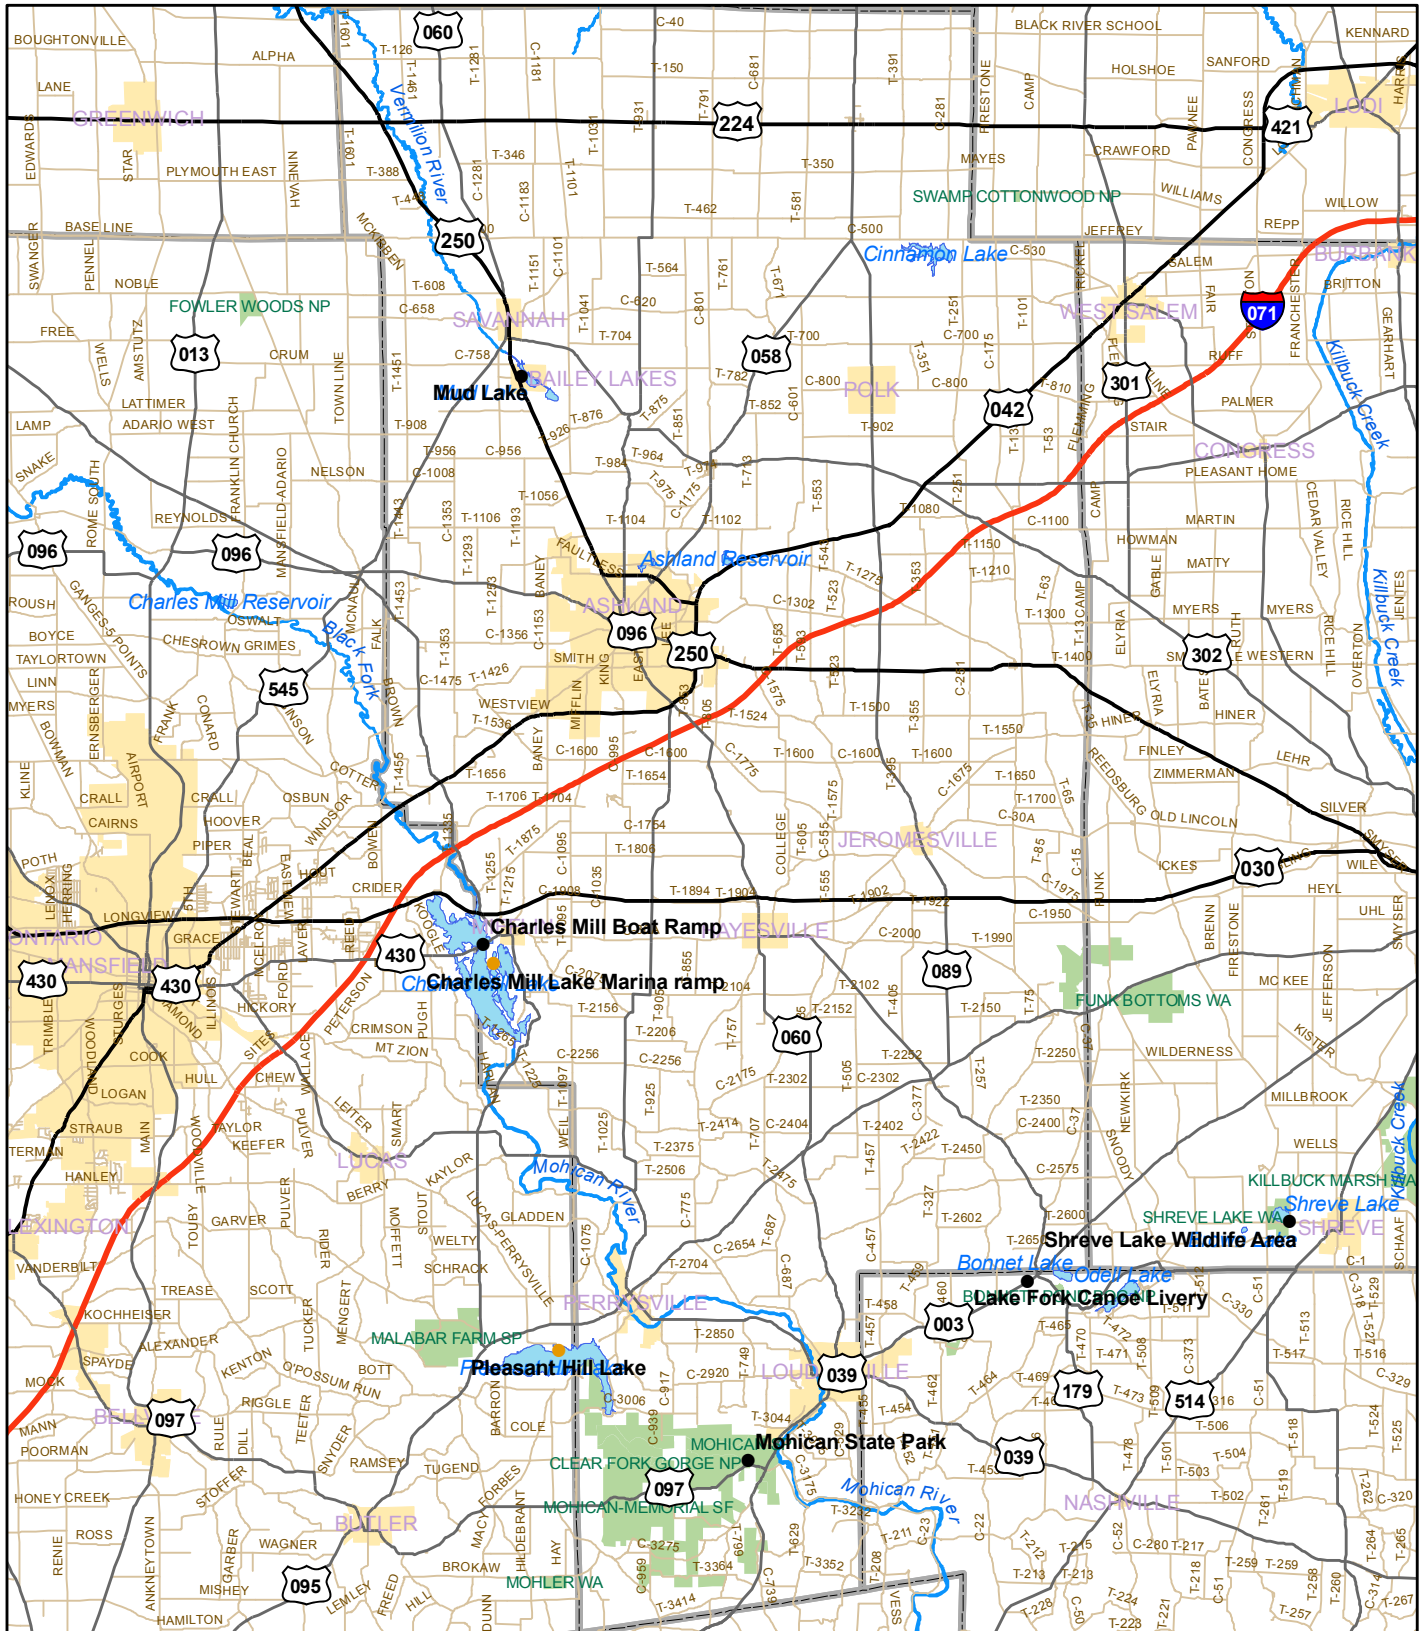

# Ohio Boating Access Sites:

# Ashland County

## Legend

### Access

- Launch Ramp
- Marina
- Marina & Launch Ramp