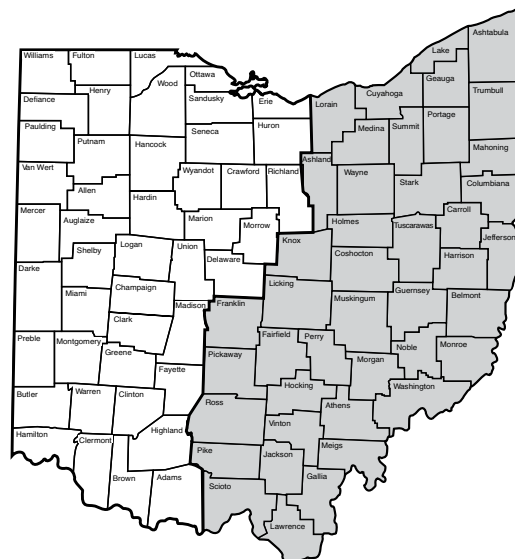

EAST

SUNRISE, SUNSET TABLES EASTERN TIME

Adjustments have been made for daylight-saving time