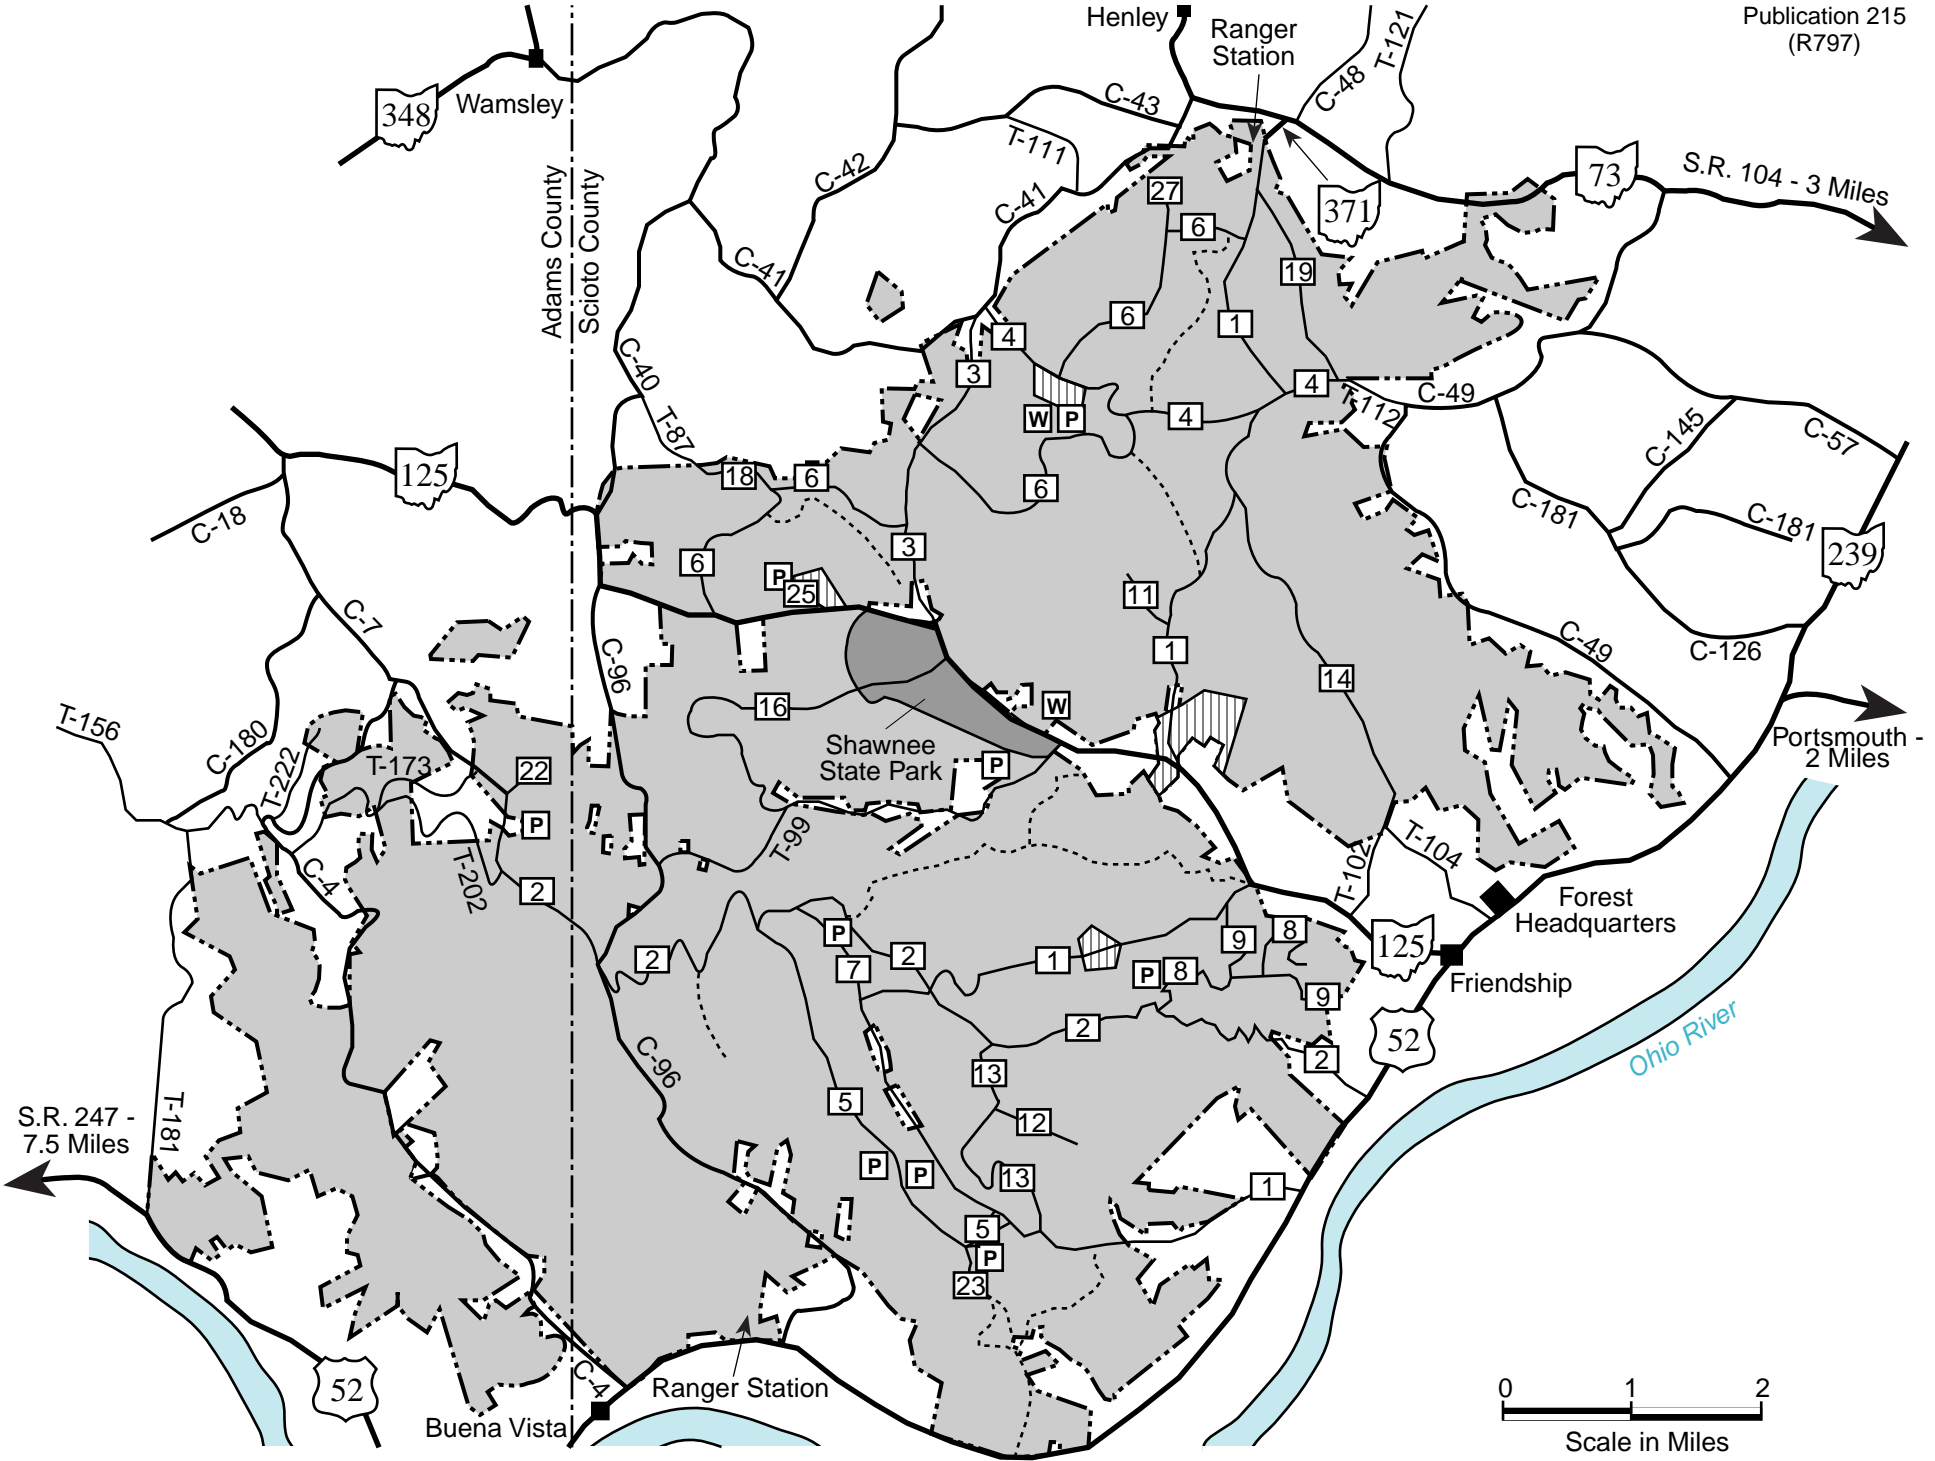

Division of Wildlife
Ohio Department of Natural Resources
SHAWNEE STATE FOREST
Adams and Scioto Counties

Publication 215
(R797)

LEGEND

-  Parking
-  Public Hunting
-  No Hunting Zone
-  Water
-  Bridle Trails
-  State Forest Roads

© This map may not be reproduced for sale.