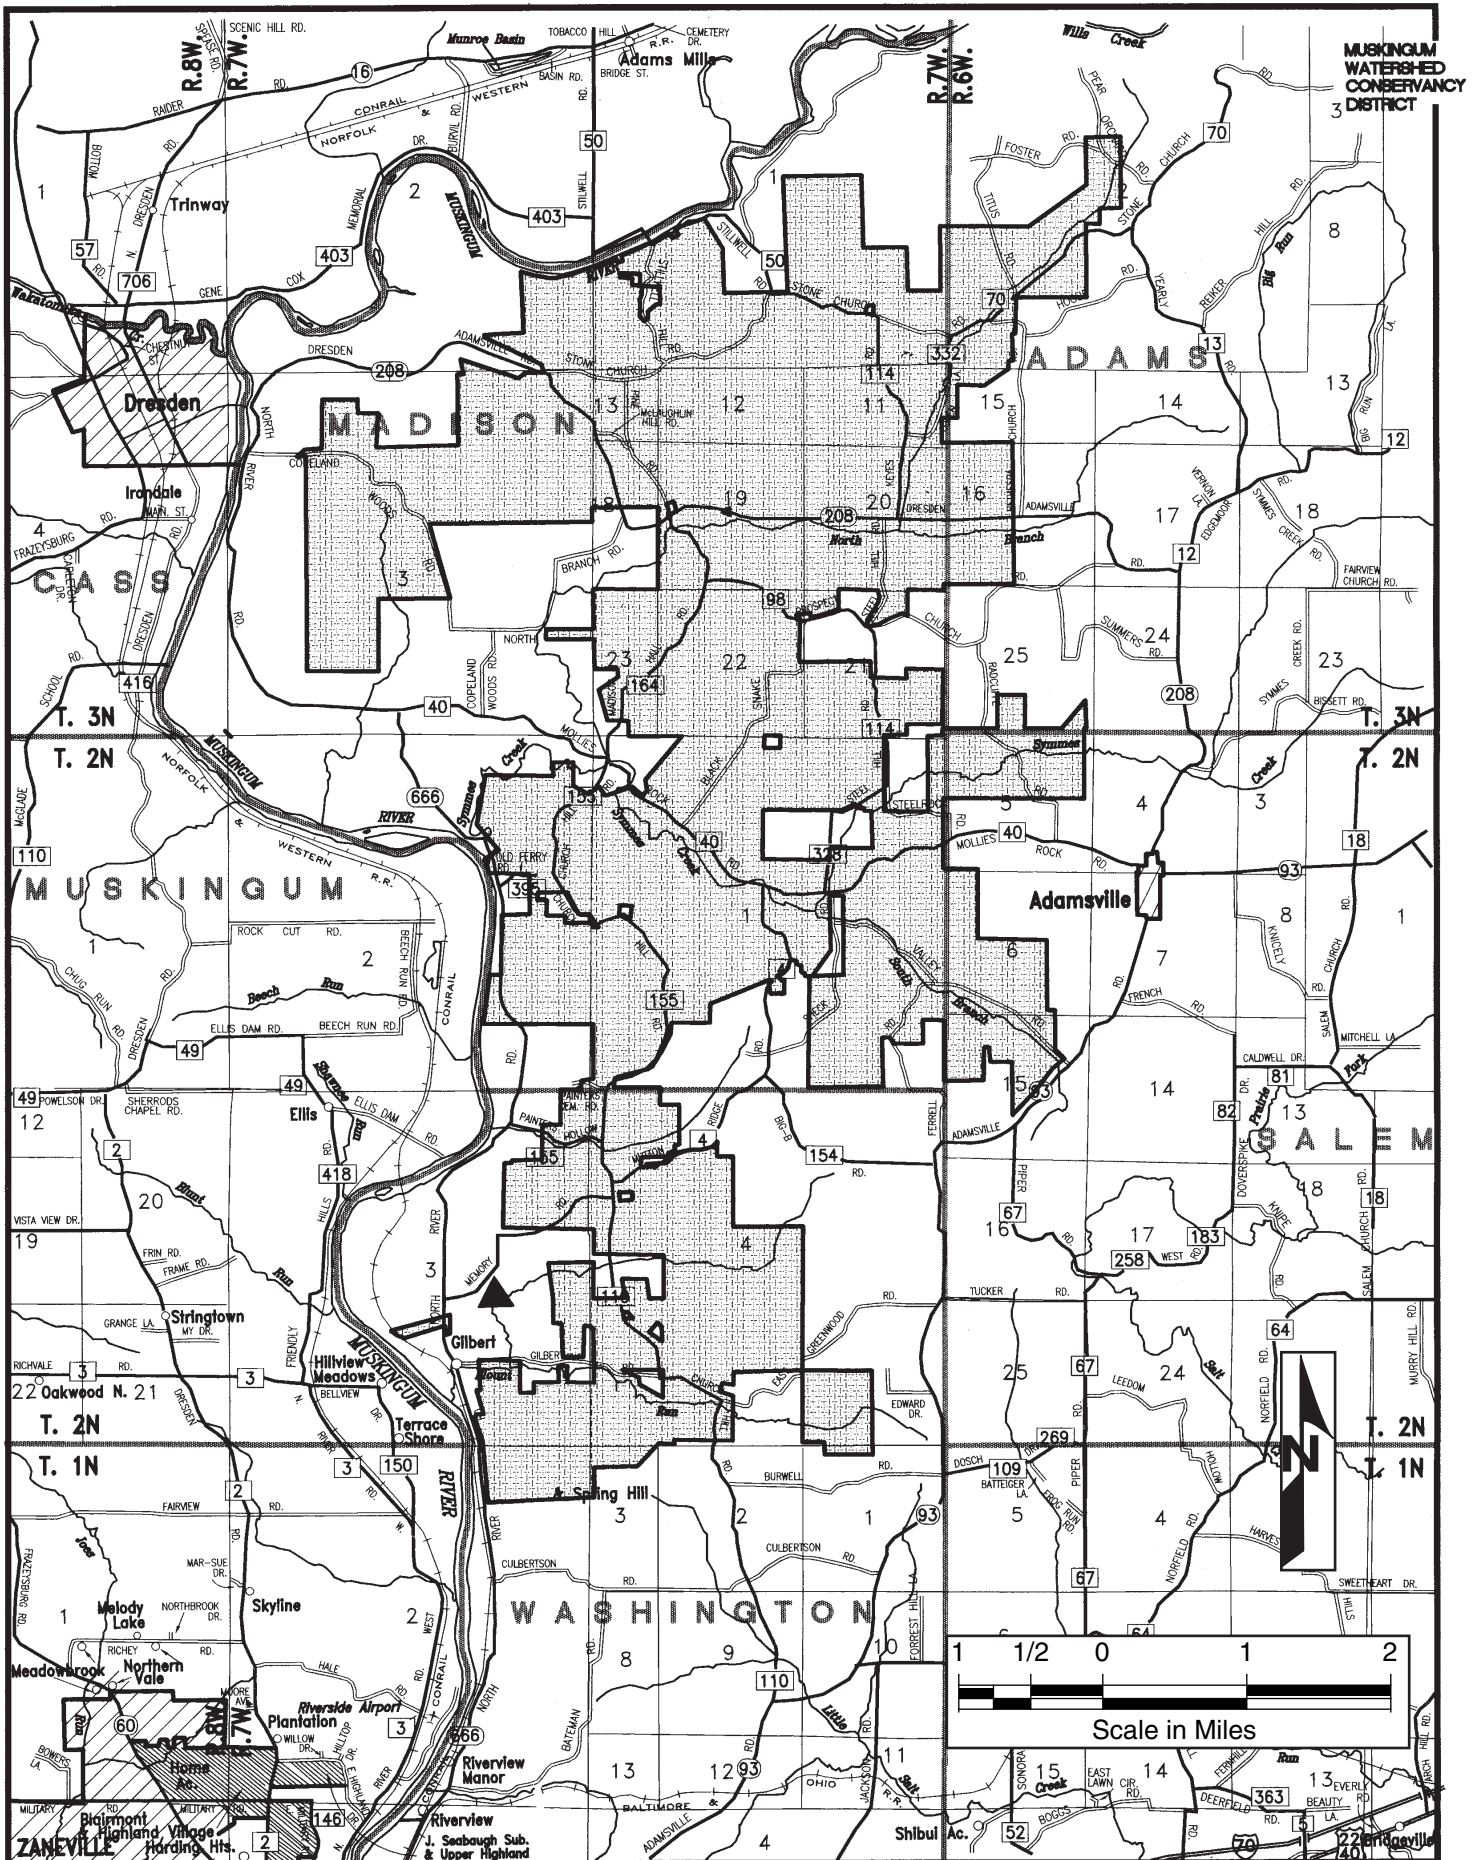

TRI-VALLEY WILDLIFE AREA

Muskingum County

PUBLIC HUNTING AND FISHING
15,137 ACRES

Area boundaries are not marked. Surveying and boundary marking are in process. Take care and be certain that you are on public property.

Vehicles permitted only on county and township roads shown on this map. No off-road vehicles of any kind permitted on this wildlife area.

Camping, campfires, and target shooting are not permitted on the area. Please use nearby Dillon State Park or local private facilities for these activities.