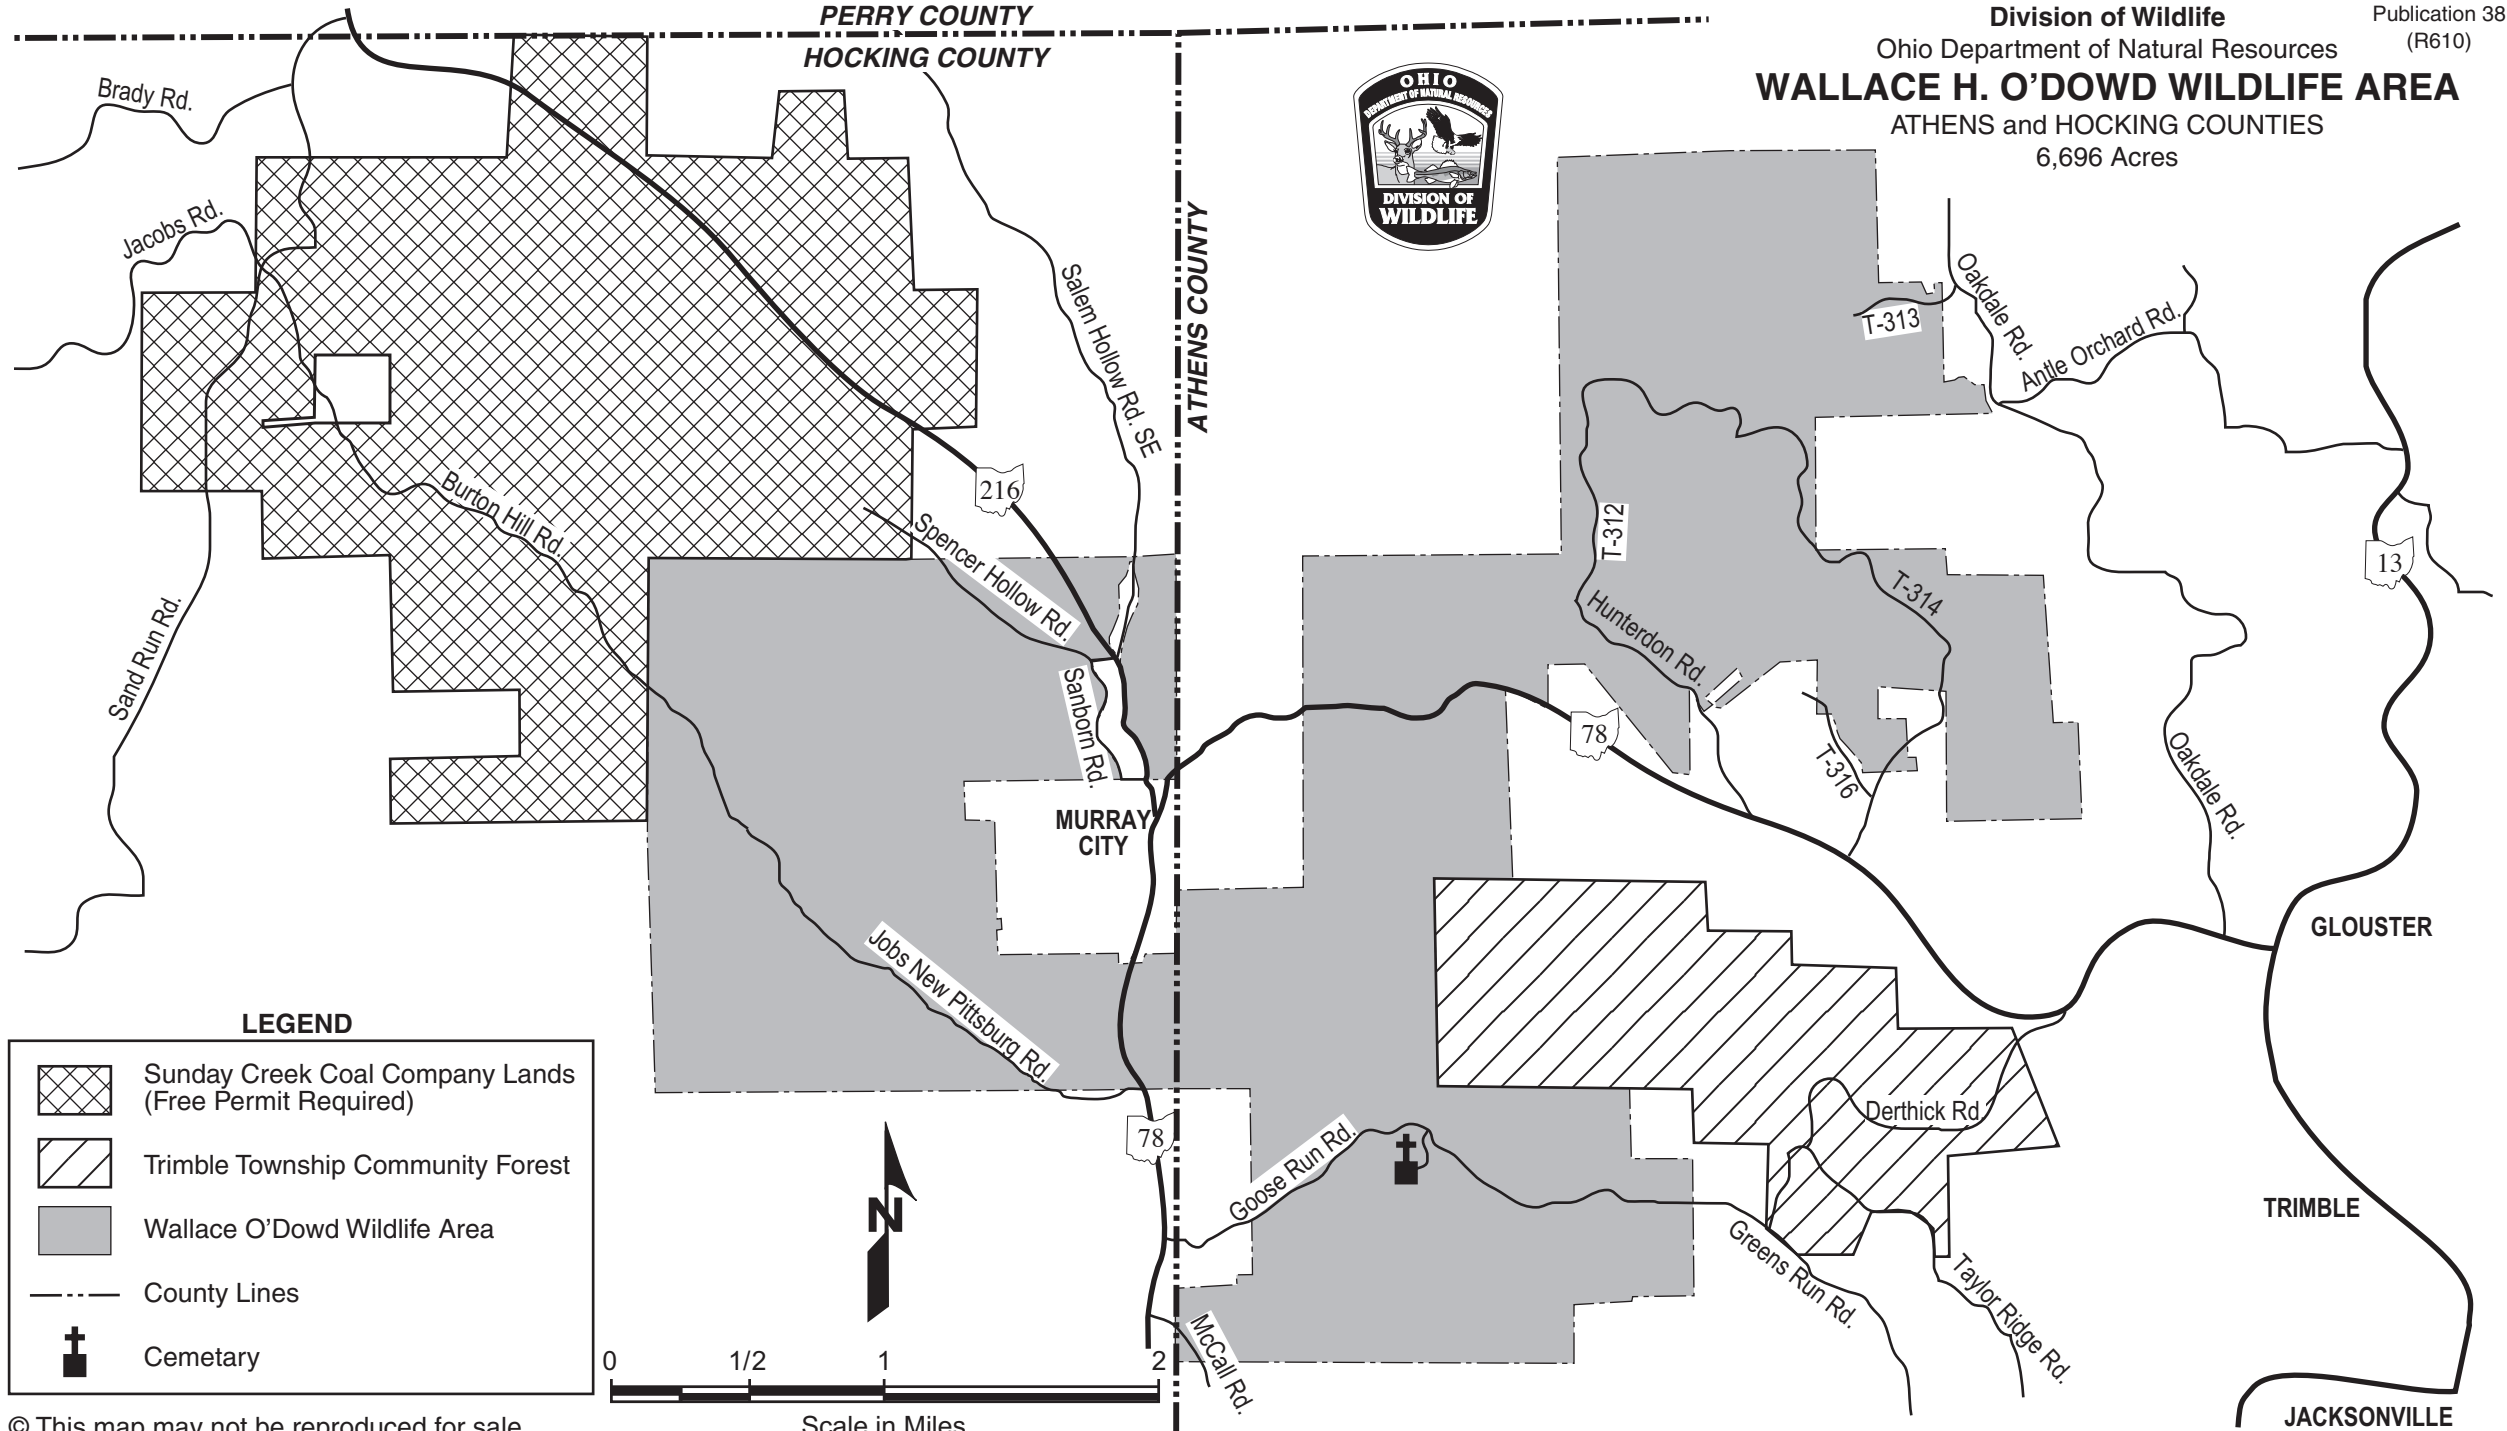

WALLACE H. O'DOWD WILDLIFE AREA

ATHENS and HOCKING COUNTIES
6,696 Acres

LEGEND

-  Sunday Creek Coal Company Lands (Free Permit Required)
-  Trimble Township Community Forest
-  Wallace O'Dowd Wildlife Area
-  County Lines
-  Cemetary