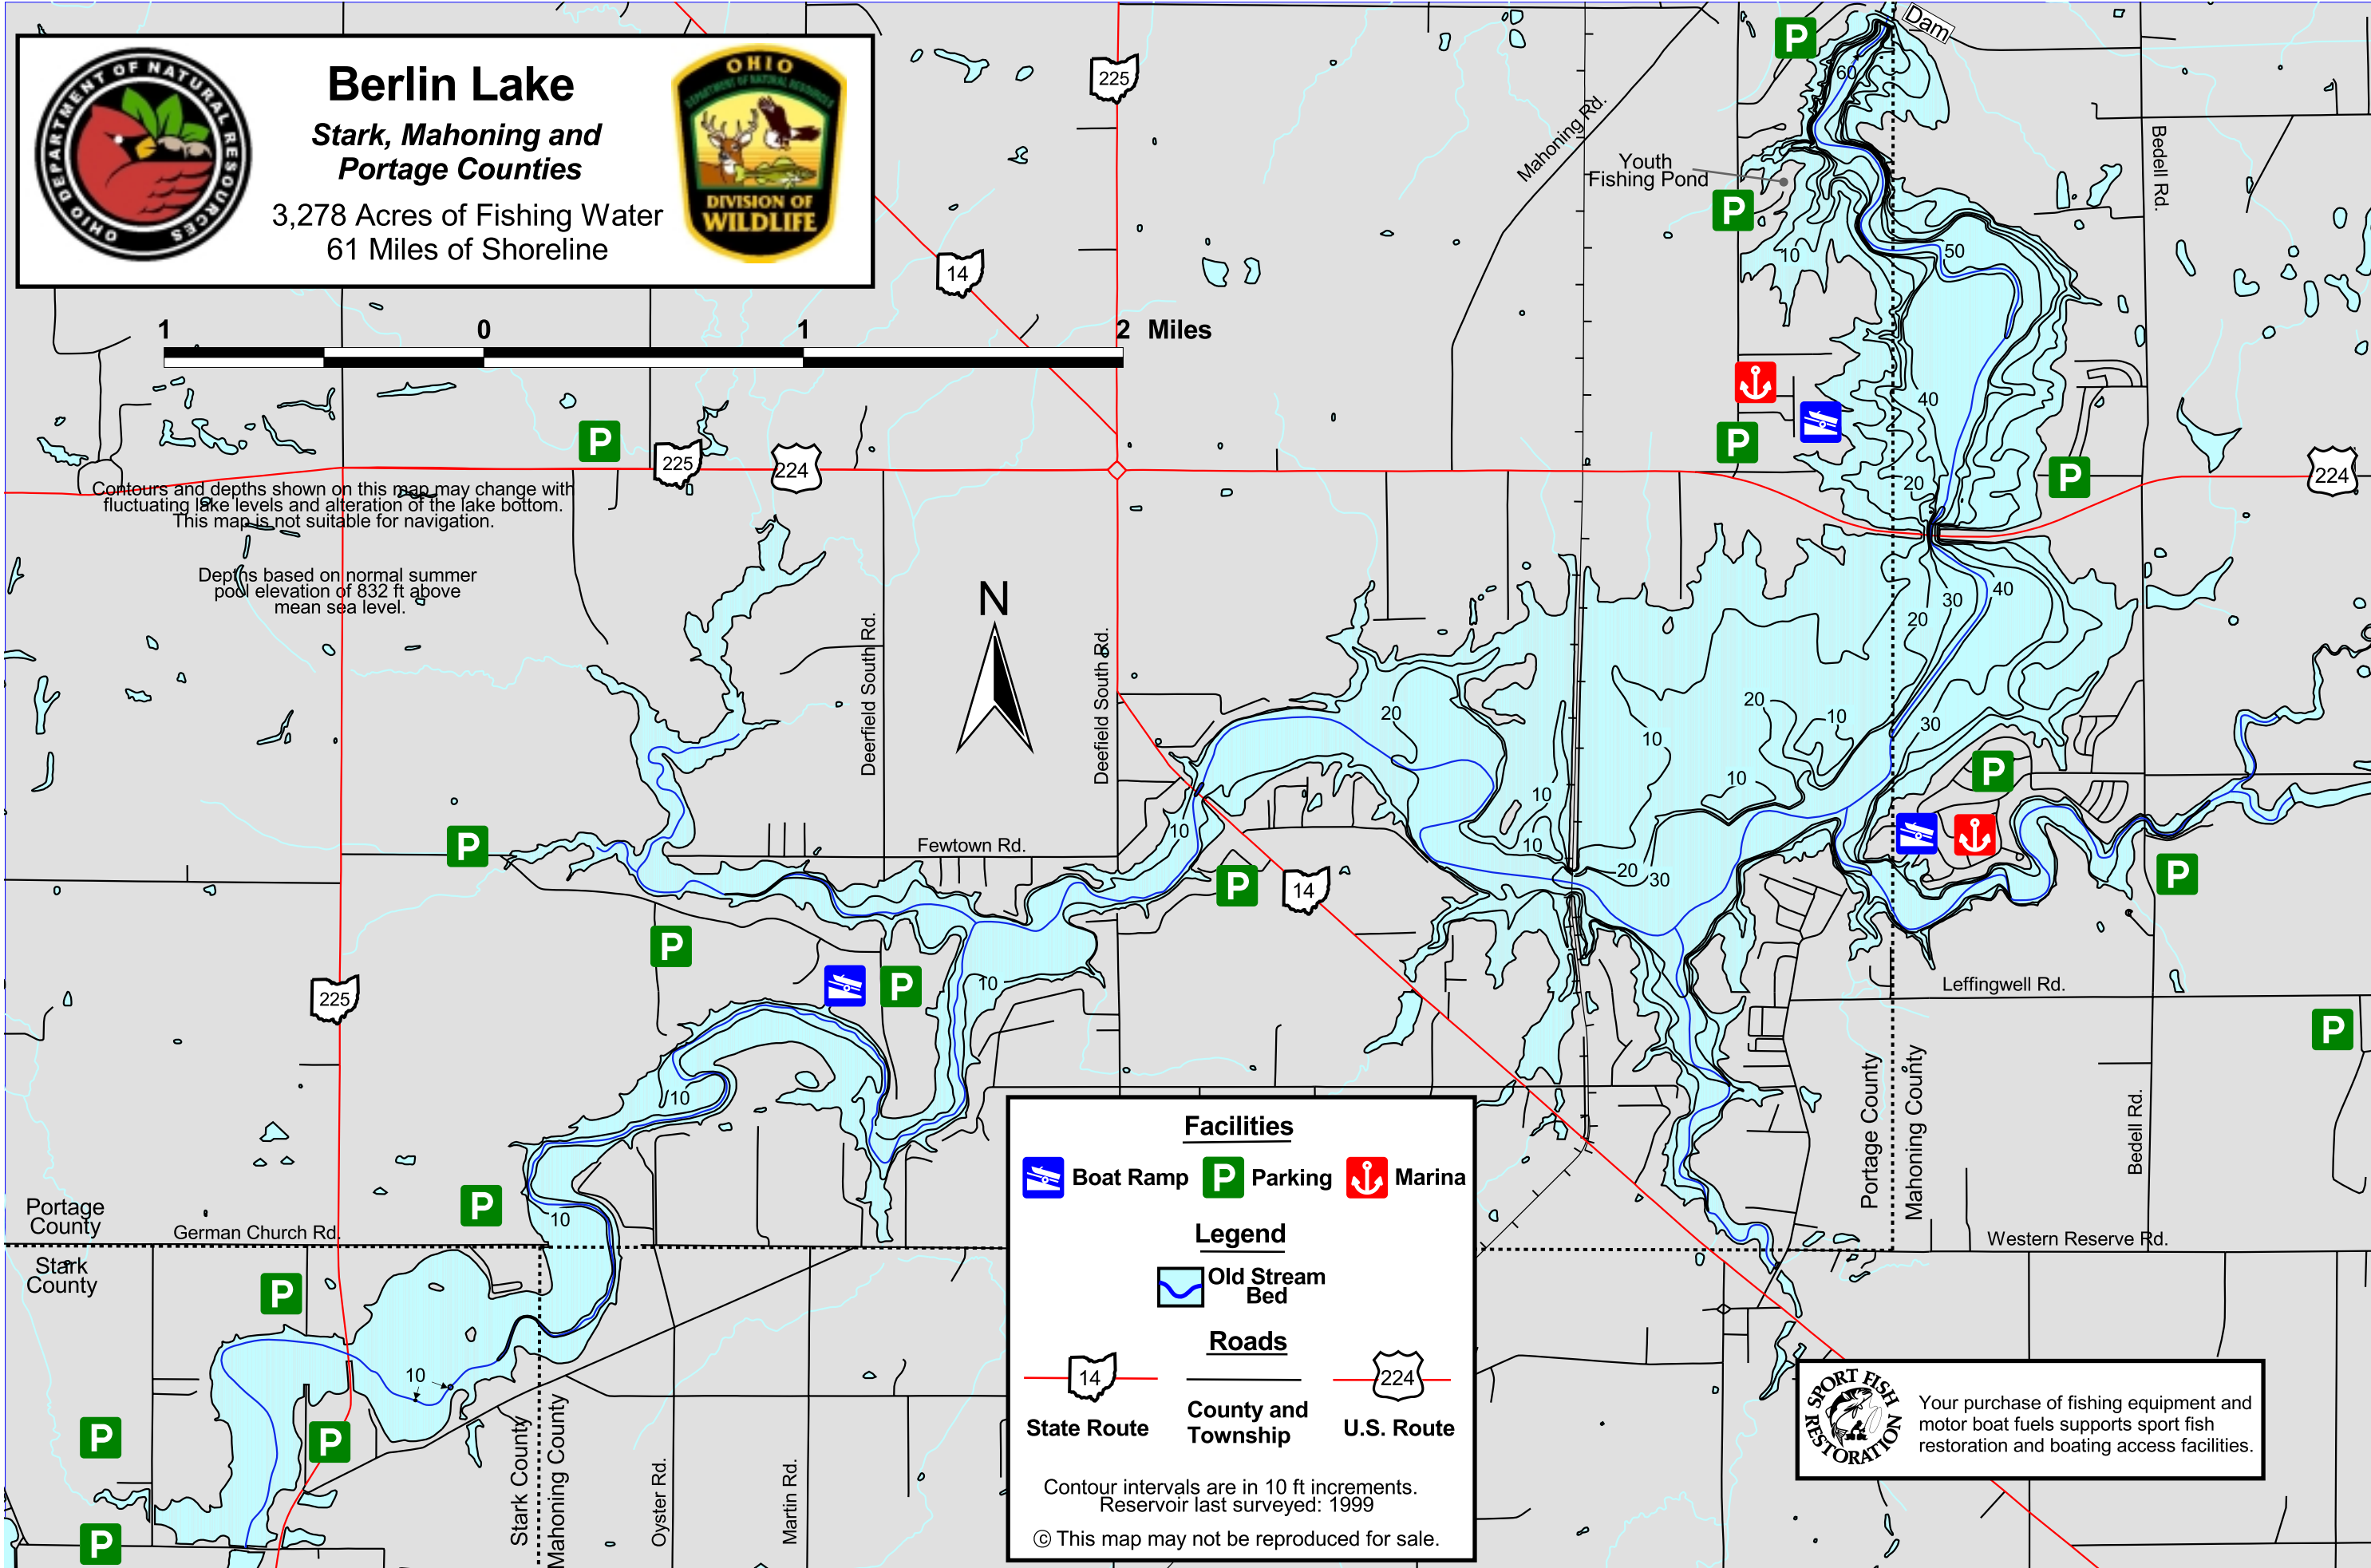

Berlin Lake

Stark, Mahoning and Portage Counties

3,278 Acres of Fishing Water
61 Miles of Shoreline

Contours and depths shown on this map may change with fluctuating lake levels and alteration of the lake bottom. This map is not suitable for navigation.

Depths based on normal summer pool elevation of 832 ft above mean sea level.

Facilities

Boat Ramp Parking Marina

Legend

Old Stream Bed

Roads

State Route County and Township U.S. Route

Contour intervals are in 10 ft increments.
Reservoir last surveyed: 1999
© This map may not be reproduced for sale.