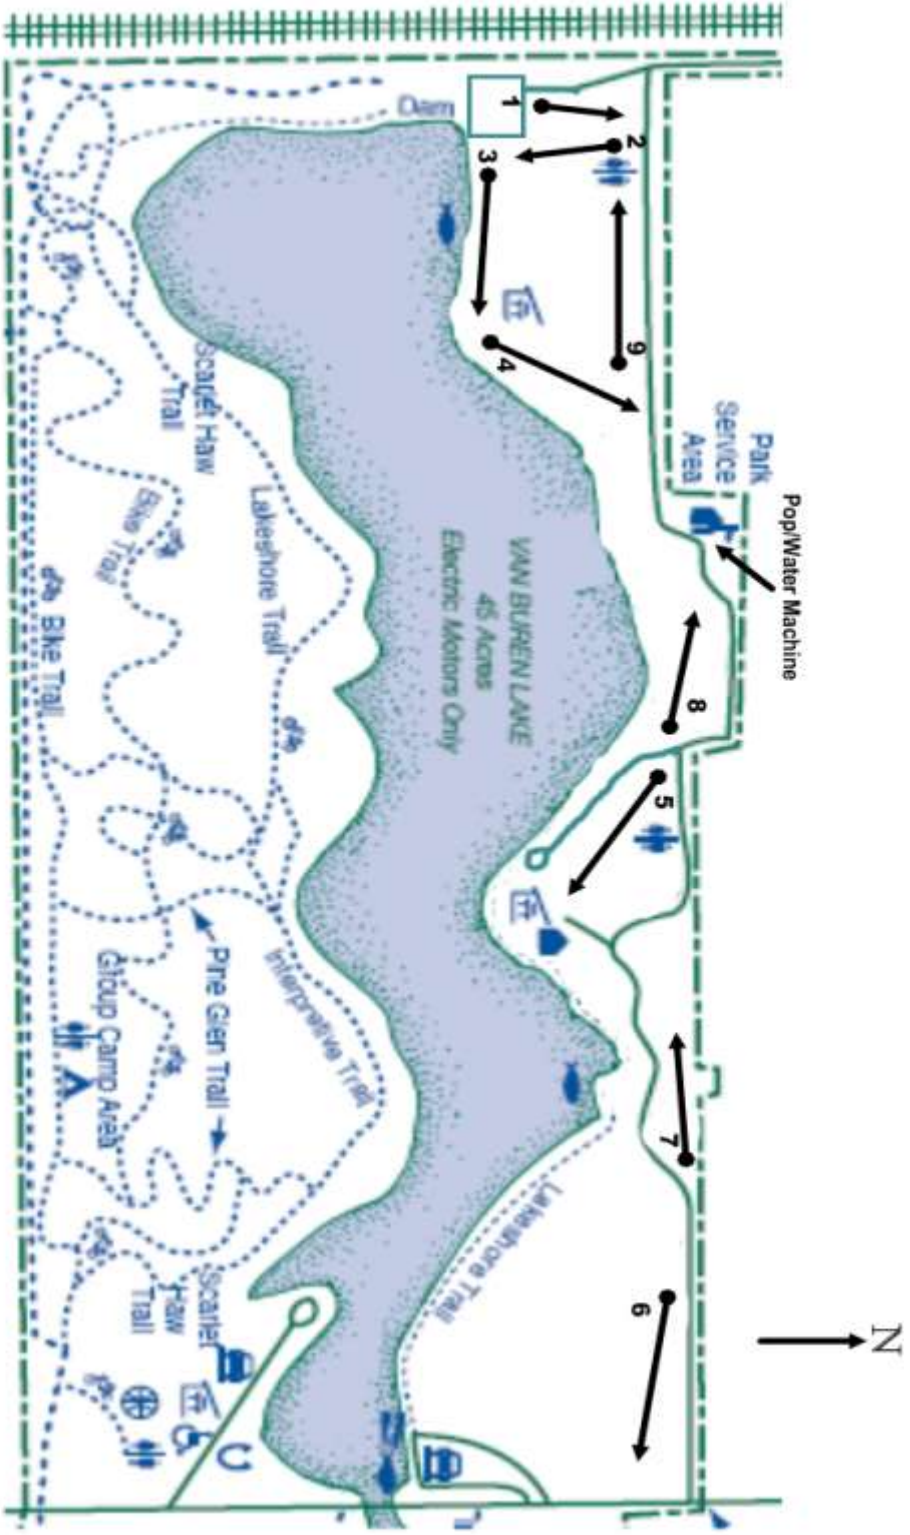

## Disc Golf Rules

- Disc golf is played like golf, using flying discs. One stroke is counted each time the disc is thrown and when a penalty is incurred. The winner is the golfer with the lowest score.
- Tee throws must be completed behind the designated tee signs. After teeing off, the player whose disc is farthest from the hole always throws first. The player with the fewest strokes on the previous hole is first to tee off.
- Fairway throws must be made with the foot closest to the hole on the spot where the last throw came to rest. The other foot may be no closer to the hole than the foot on this lie.
- A run-up and normal follow-through, after release is allowed more than 10 meters from the hole. Inside of 10 meters the player is not allowed to step past his/her lie.
- A disc that comes to rest inside of the basket constitutes successful completion of the hole.
- For the safety of other players in the park, please be patient and wait your turn.
- Be alert and courteous to other park user groups!
- Help protect, beautify and conserve our park and natural areas by picking up litter, not harming the native vegetation and wildlife. Do not feed wildlife!
- Trash-Van Buren State Park observes a carry in carry out trash policy. Please take your trash with you when you leave, thank you!

## Van Buren State Park Disc Golf Course

Van Buren State Park sits in the rich agricultural plains of Northwest Ohio. Roughly 300 acres of beautiful, scenic woodlands, picnic areas and shoreline await visitors.

EAS Sign Art

ODNR-Division of Parks and Recreation

Tee	Sponsor	Distance (feet)	Par
1	Hancock Wood Electric	150	3
2	Gene Stevens Honda	285	3
3	Friends of Van Buren State Park, Inc.	300	3
4	Hancock Parks Foundation	365	4
5	ADS/Hancor	275	3
6	Findlay Walmart(west) & EAS Sign Art	230	3
7	ODNR-Div. of Parks and Recreation	250	3
8	Hancock Wood Electric	265	3
9	Pleasant View Recreation Park	365	4