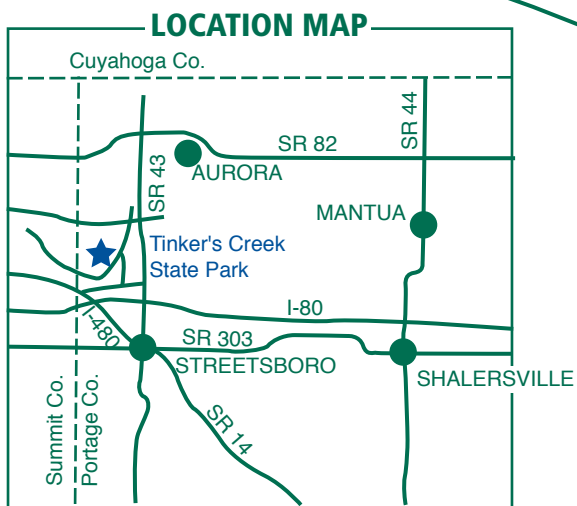

Tinker's Creek State Park

10303 Aurora-Hudson Road
Streetsboro, Ohio 44241

(440) 564-2279 - Punderson Park Office

Mailing Address:
c/o Punderson State Park
P.O. Box 338
11755 Kinsman Rd.
Newbury, Ohio 44065
(440) 564-2279 - Park Office

LEGEND	
	Picnic Area
	Shelterhouse
	Parking
	Hiking Trail
	Park Boundary
	Playground
	Volleyball
	Nature Preserve
	Swamp