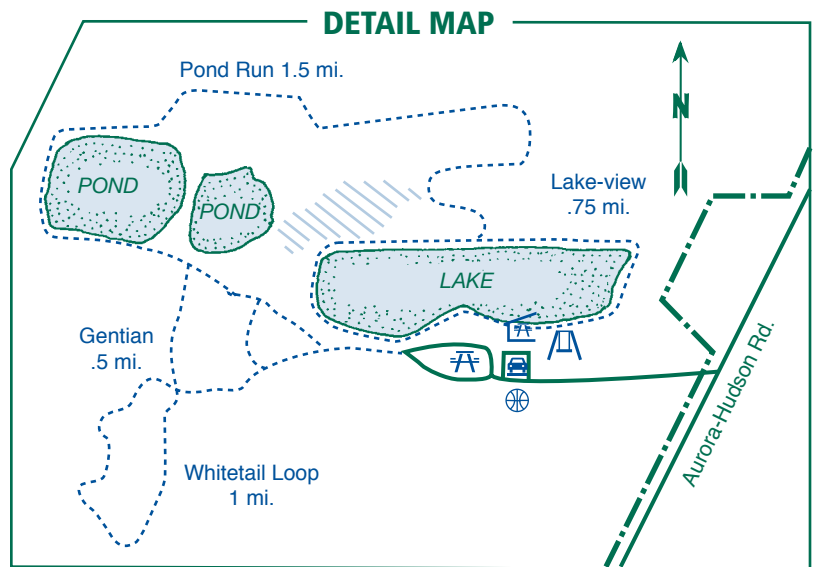

Tinker's Creek State Park

10303 Aurora-Hudson Road
Streetsboro, Ohio 44241

(440) 564-2279 - Punderson Park Office

Mailing Address:
c/o Punderson State Park
P.O. Box 338
11755 Kinsman Rd.
Newbury, Ohio 44065
(440) 564-2279 - Park Office

LEGEND	
	Picnic Area
	Shelterhouse
	Parking
	Hiking Trail
	Park Boundary
	Playground
	Volleyball
	Nature Preserve
	Swamp