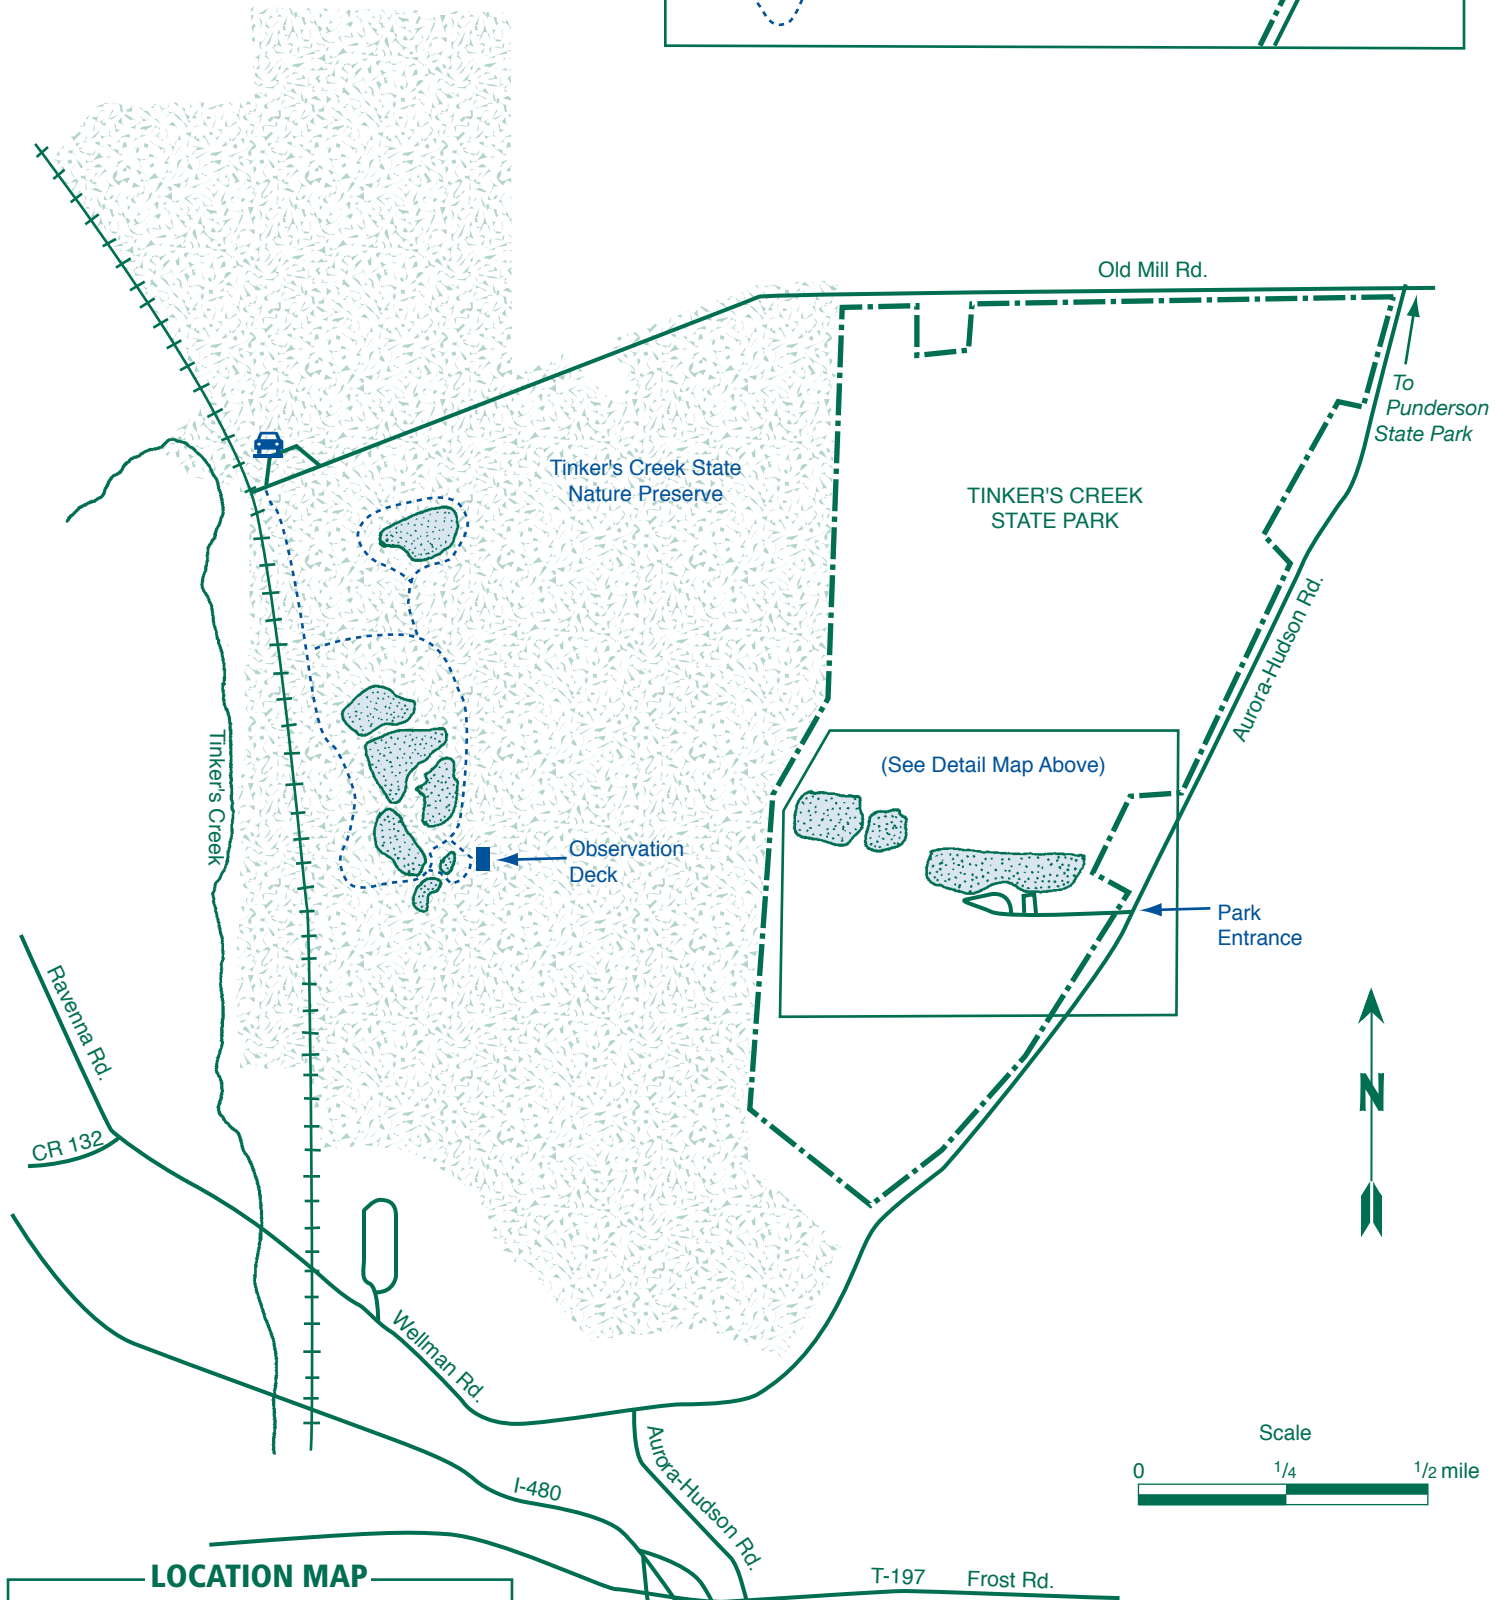

Tinker's Creek State Park

10303 Aurora-Hudson Road
Streetsboro, Ohio 44241

(440) 564-2279 - Punderson Park Office

Mailing Address:
c/o Punderson State Park
P.O. Box 338
11755 Kinsman Rd.
Newbury, Ohio 44065
(440) 564-2279 - Park Office

LEGEND	
	Picnic Area
	Shelterhouse
	Parking
	Hiking Trail
	Park Boundary
	Playground
	Volleyball
	Nature Preserve
	Swamp