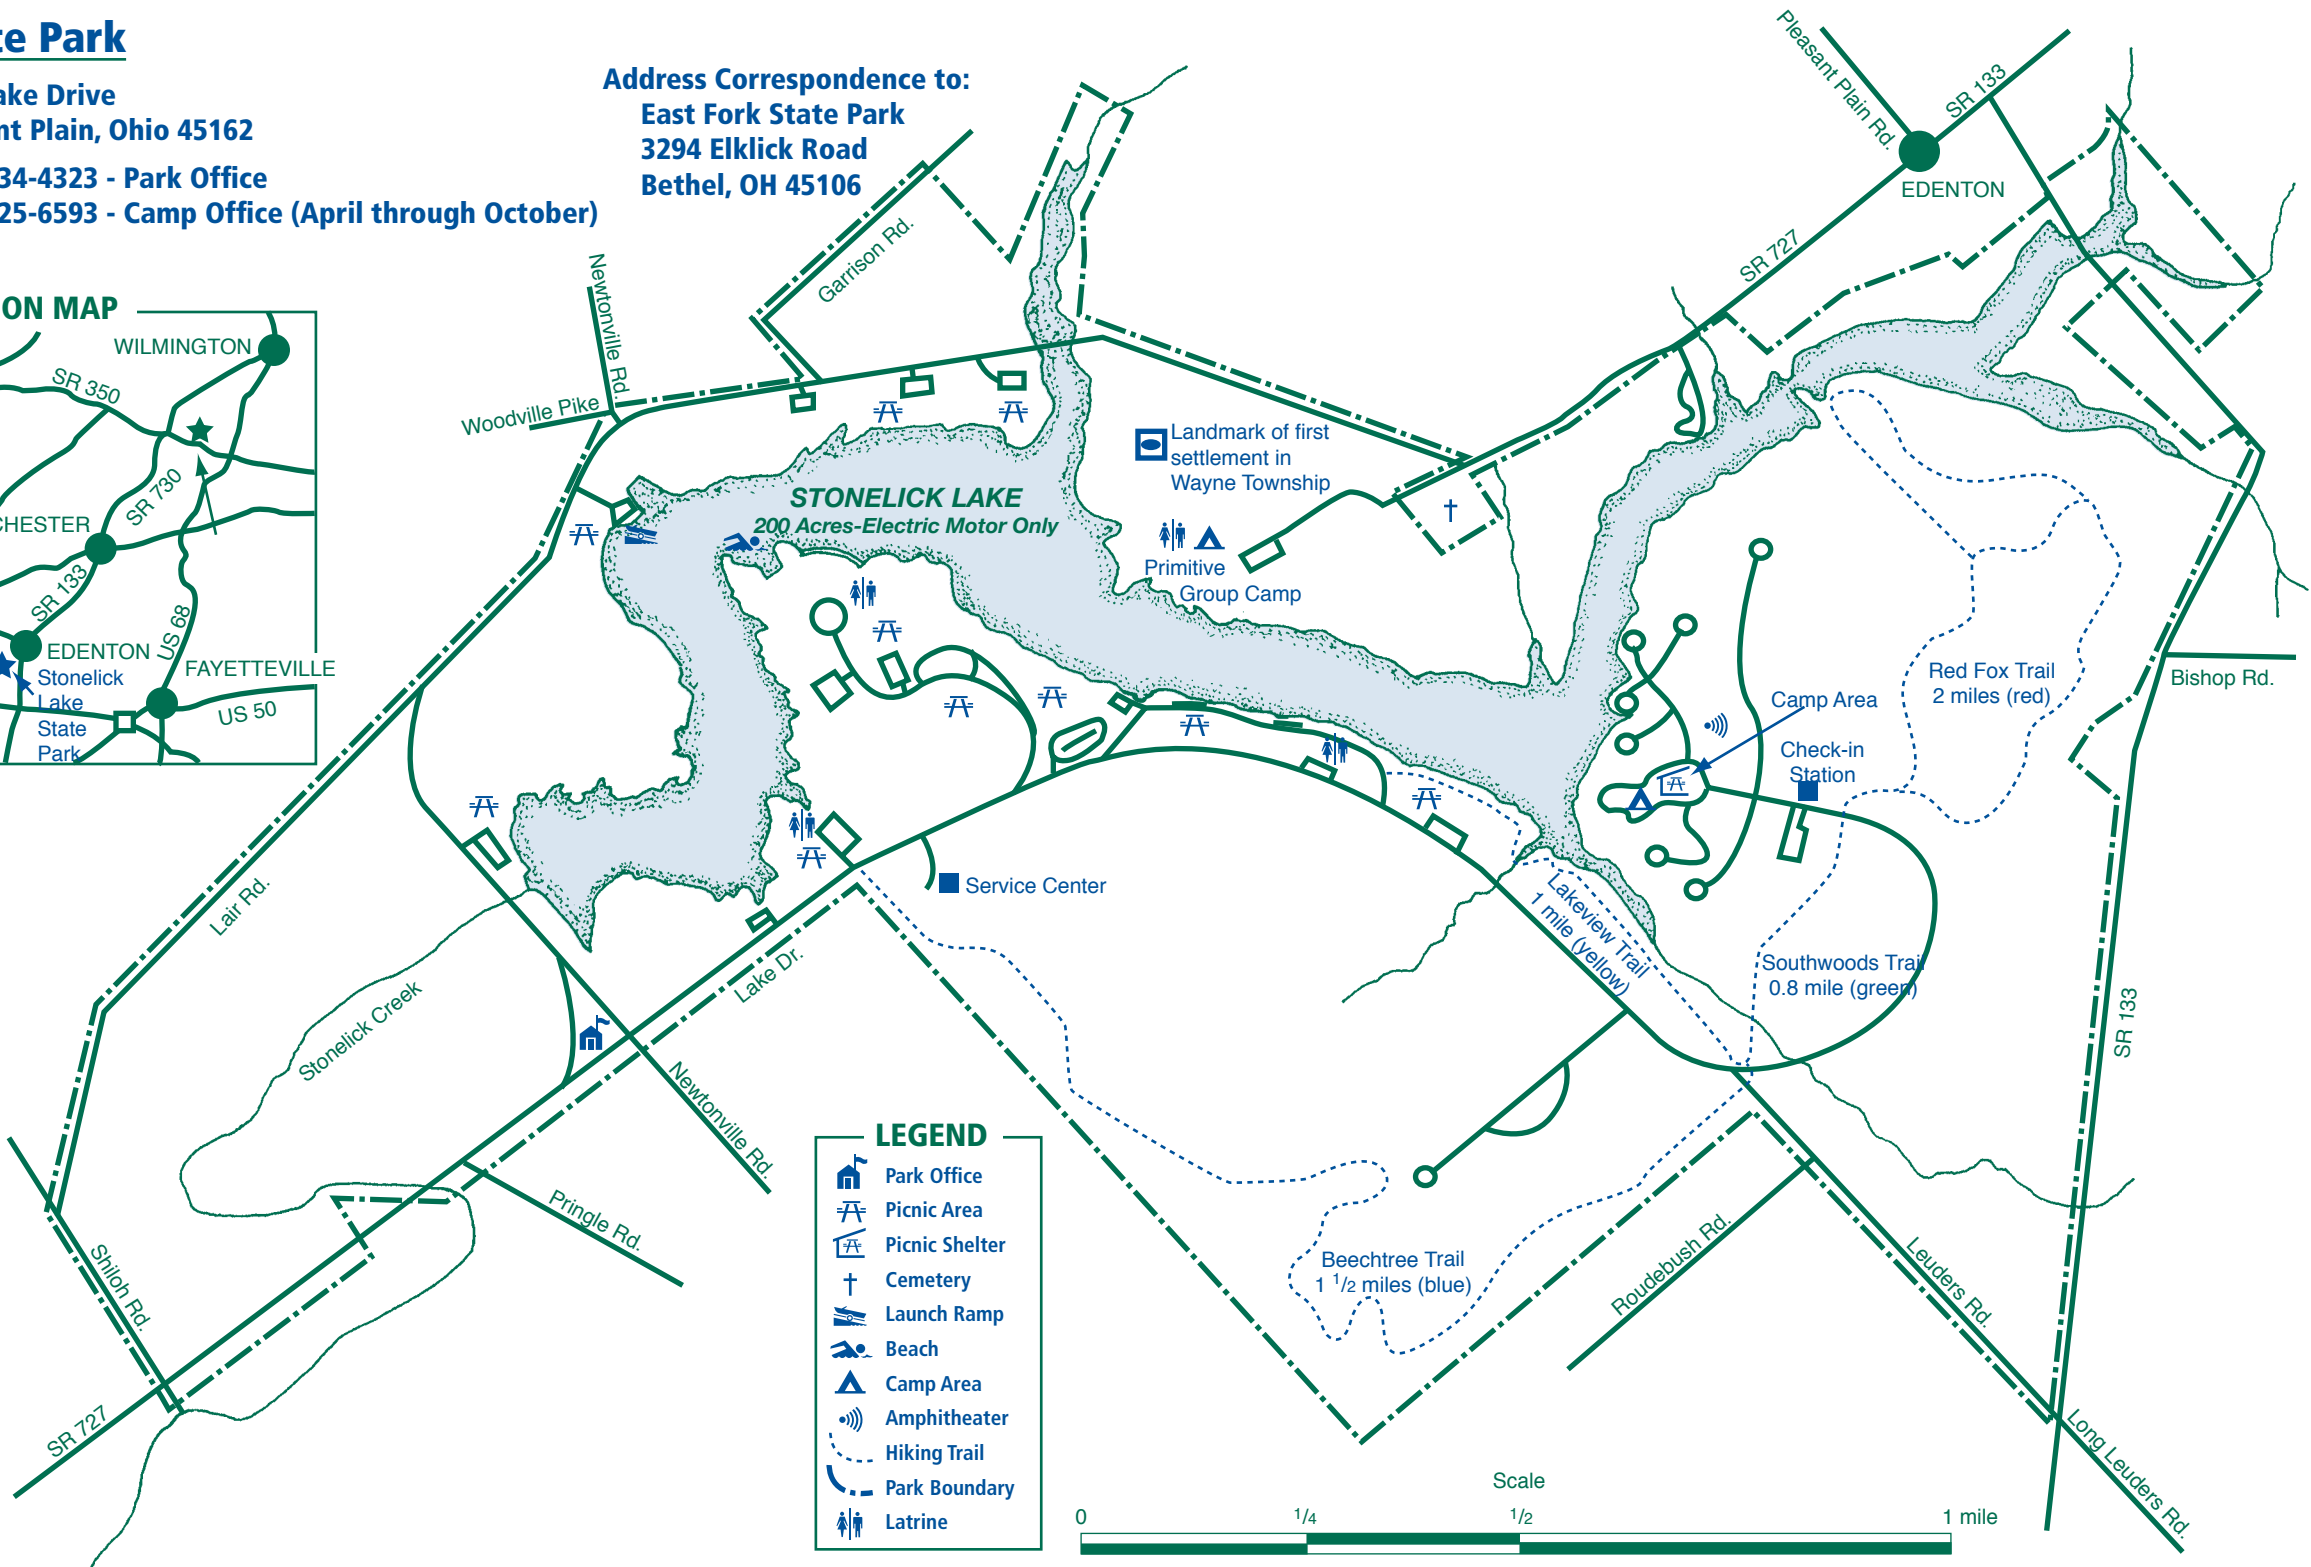

Stonelick State Park

Camp Office: 2895 Lake Drive
Pleasant Plain, Ohio 45162

(513) 734-4323 - Park Office

(513) 625-6593 - Camp Office (April through October)

Address Correspondence to:
East Fork State Park
3294 Elklick Road
Bethel, OH 45106

LOCATION MAP

LEGEND

- Park Office
- Picnic Area
- Picnic Shelter
- Cemetery
- Launch Ramp
- Beach
- Camp Area
- Amphitheater
- Hiking Trail
- Park Boundary
- Latrine