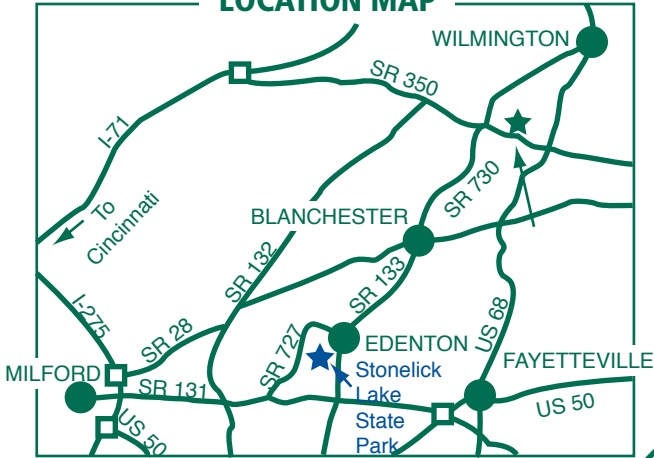

Stonelick State Park

Camp Office: 2895 Lake Drive
Pleasant Plain, Ohio 45162

(513) 734-4323 - Park Office

(513) 625-6593 - Camp Office (April through October)

Address Correspondence to:
East Fork State Park
3294 Elklick Road
Bethel, OH 45106

LOCATION MAP

LEGEND

- Park Office
- Picnic Area
- Picnic Shelter
- Cemetery
- Launch Ramp
- Beach
- Camp Area
- Amphitheater
- Hiking Trail
- Park Boundary
- Latrine