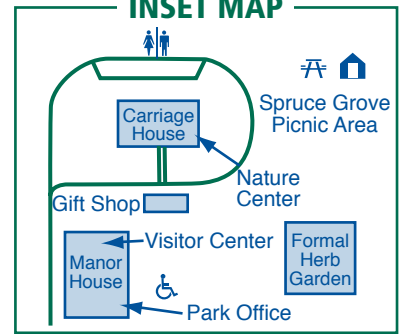

## INSET MAP

Pontius Rd.

Pontius Rd.

Congress Lake Ave.

Park Entrance

Shady Lane Picnic Area

See Map Insert

Sedge Marsh

Duquette Rd.

Scale

Swamp Rd.

## LEGEND

Picnic Area	Coniferous Forest
Parking	Deciduous Forest
Herb Garden	Wetland
Hiking Paths	Wheelchair Accessible
Mountain Bike Trails	Restroom
Bridle Trails	Playground
Horseman's Staging Area	Basketball Court
Group Camp	Rental Gazebo

## LOCATION MAP