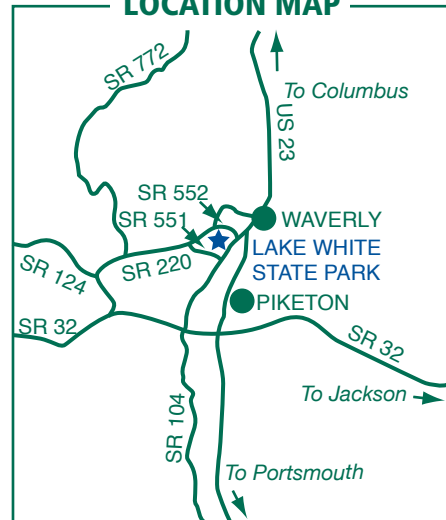

Lake White State Park

Park Location:
 2767 State Route 551
 Waverly, Ohio 45690

Administrative office:
 Pike Lake State Park
 1847 Pike Lake Road
 Bainbridge, Ohio 45612-9640
 (740) 493-2212 - Park Office
 e-mail: pike.lake.parks@dnr.state.oh.us
 website: lakewhitestatepark.com

LEGEND

-  Activity Center
-  Picnic Area
-  Picnic Shelter
-  Boat Launch
-  Latrine
-  Change Booth
-  Swimming
-  Park Boundary
-  No Wake Zone

LOCATION MAP

Rev. 2/09