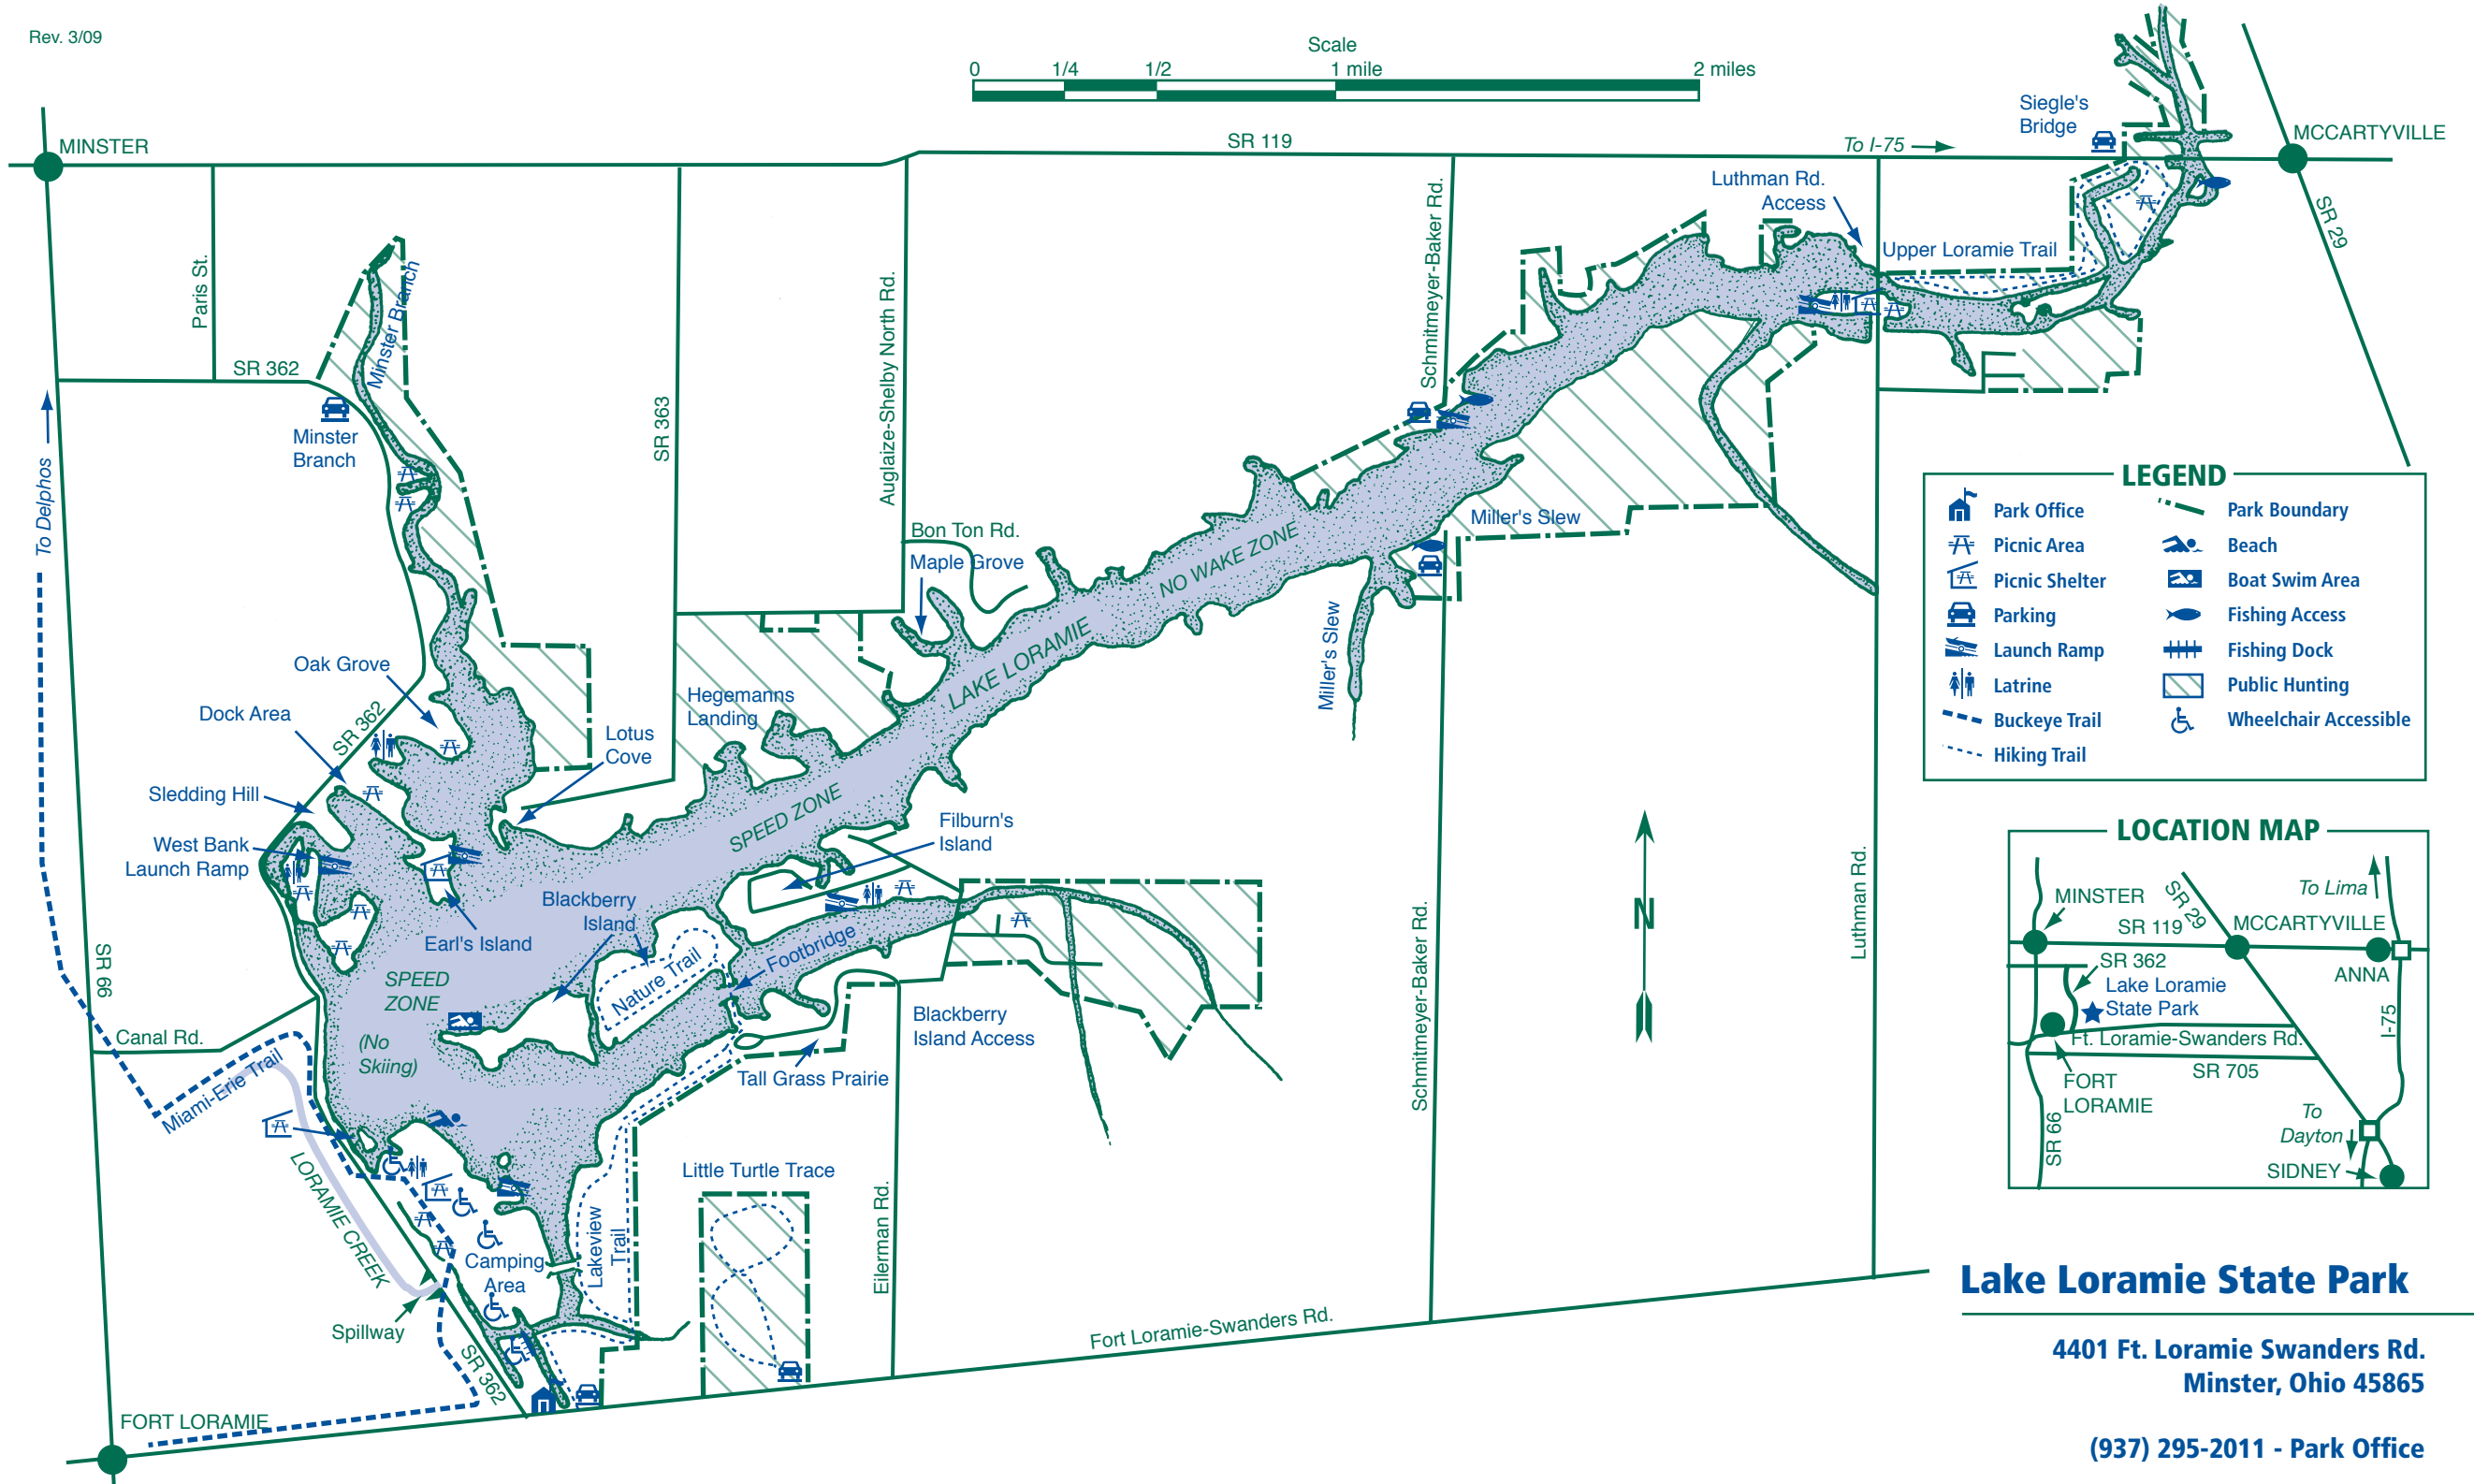

Rev. 3/09

LEGEND

	Park Office		Park Boundary
	Picnic Area		Beach
	Picnic Shelter		Boat Swim Area
	Parking		Fishing Access
	Launch Ramp		Fishing Dock
	Latrine		Public Hunting
	Buckeye Trail		Wheelchair Accessible
	Hiking Trail		

Lake Loramie State Park

4401 Ft. Loramie Swanders Rd.
Minster, Ohio 45865

(937) 295-2011 - Park Office