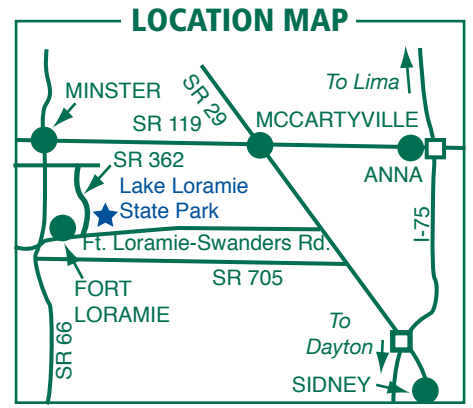

Rev. 3/09

LEGEND

	Park Office		Park Boundary
	Picnic Area		Beach
	Picnic Shelter		Boat Swim Area
	Parking		Fishing Access
	Launch Ramp		Fishing Dock
	Latrine		Public Hunting
	Buckeye Trail		Wheelchair Accessible
	Hiking Trail		

Lake Loramie State Park

4401 Ft. Loramie Swanders Rd.
Minster, Ohio 45865

(937) 295-2011 - Park Office