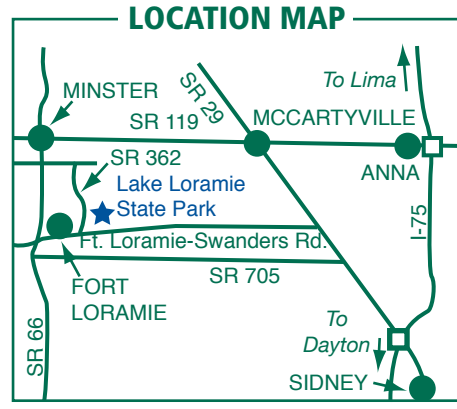

LEGEND

	Park Office		Fishing Access
	Picnic Area		Fishing Dock
	Picnic Shelter		Buckeye Trail
	Restroom		Hiking Trail
	Launch Ramp		Park Boundary
	Parking		Playground
	Beach		Basketball
	Boat Swim Area		Volleyball
	Camping Area		Wheelchair Accessible
	Cedar Cabins		Public Hunting Area

Lake Loramie State Park

4401 Ft. Loramie Swanders Rd.
Minster, Ohio 45865

(937) 295-2011 - Park Office