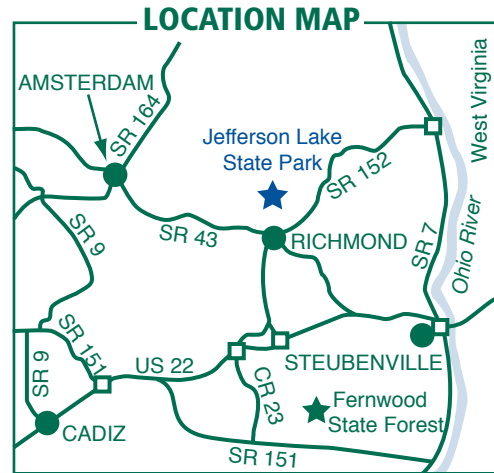

Jefferson Lake State Park

501 Township Road 261A
Richmond, Ohio 43944-7832

(740) 765-4459 - Park Office

Address correspondence to:
Guilford Lake State Park
6835 East Lake Road
Lisbon, Ohio 44432-9444

LEGEND

Park Office	Multipurpose Trail
Picnic Area	Bridle Trail
Picnic Shelter	Park Boundary
Parking	Wheelchair Accessible
Beach	Playground
Restroom	Amphitheater
Campground	Dump Station
Camp Check-in Station	Boat Docks
Bathhouse	Launch Ramp

TRAILS

Trails	Miles
1 Trillium	1.25
2 Logan	4.5
3 Oak Grove	1
4 Beaver Dam	2
5 Fernview	2
6 Lakeside Loop	2.5
7 Campground Hikers Trail	2
8 Campground Horse Trail	3