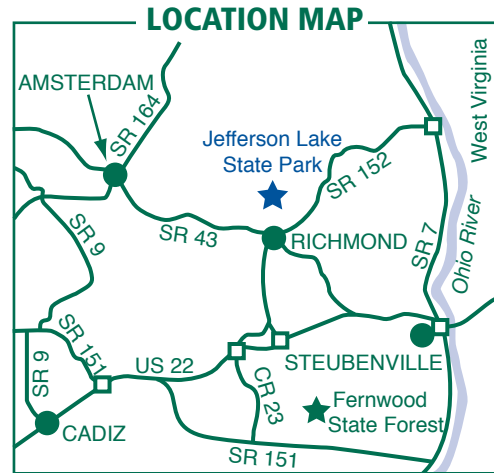

Jefferson Lake State Park

501 Township Road 261A
Richmond, Ohio 43944-7832

(740) 765-4459 - Park Office

Address correspondence to:
Guilford Lake State Park
6835 East Lake Road
Lisbon, Ohio 44432-9444

LEGEND

	Park Office		Boat Docks
	Camp Check-in Station		Bridle Trail
	Picnic Area		Campground
	Picnic Shelter		Launch Ramp
	Restroom		Multipurpose Trail
	Parking		Park Boundary
	Amphitheater		Playground
	Bathhouse		Wheelchair Accessible
	Beach		Dump Station

TRAILS

Trails	Miles
1 Trillium	1.25
2 Logan	4.5
3 Oak Grove	1
4 Beaver Dam	2
5 Fernview	2
6 Lakeside Loop	2.5
7 Campground Hikers Trail	2
8 Campground Horse Trail	3