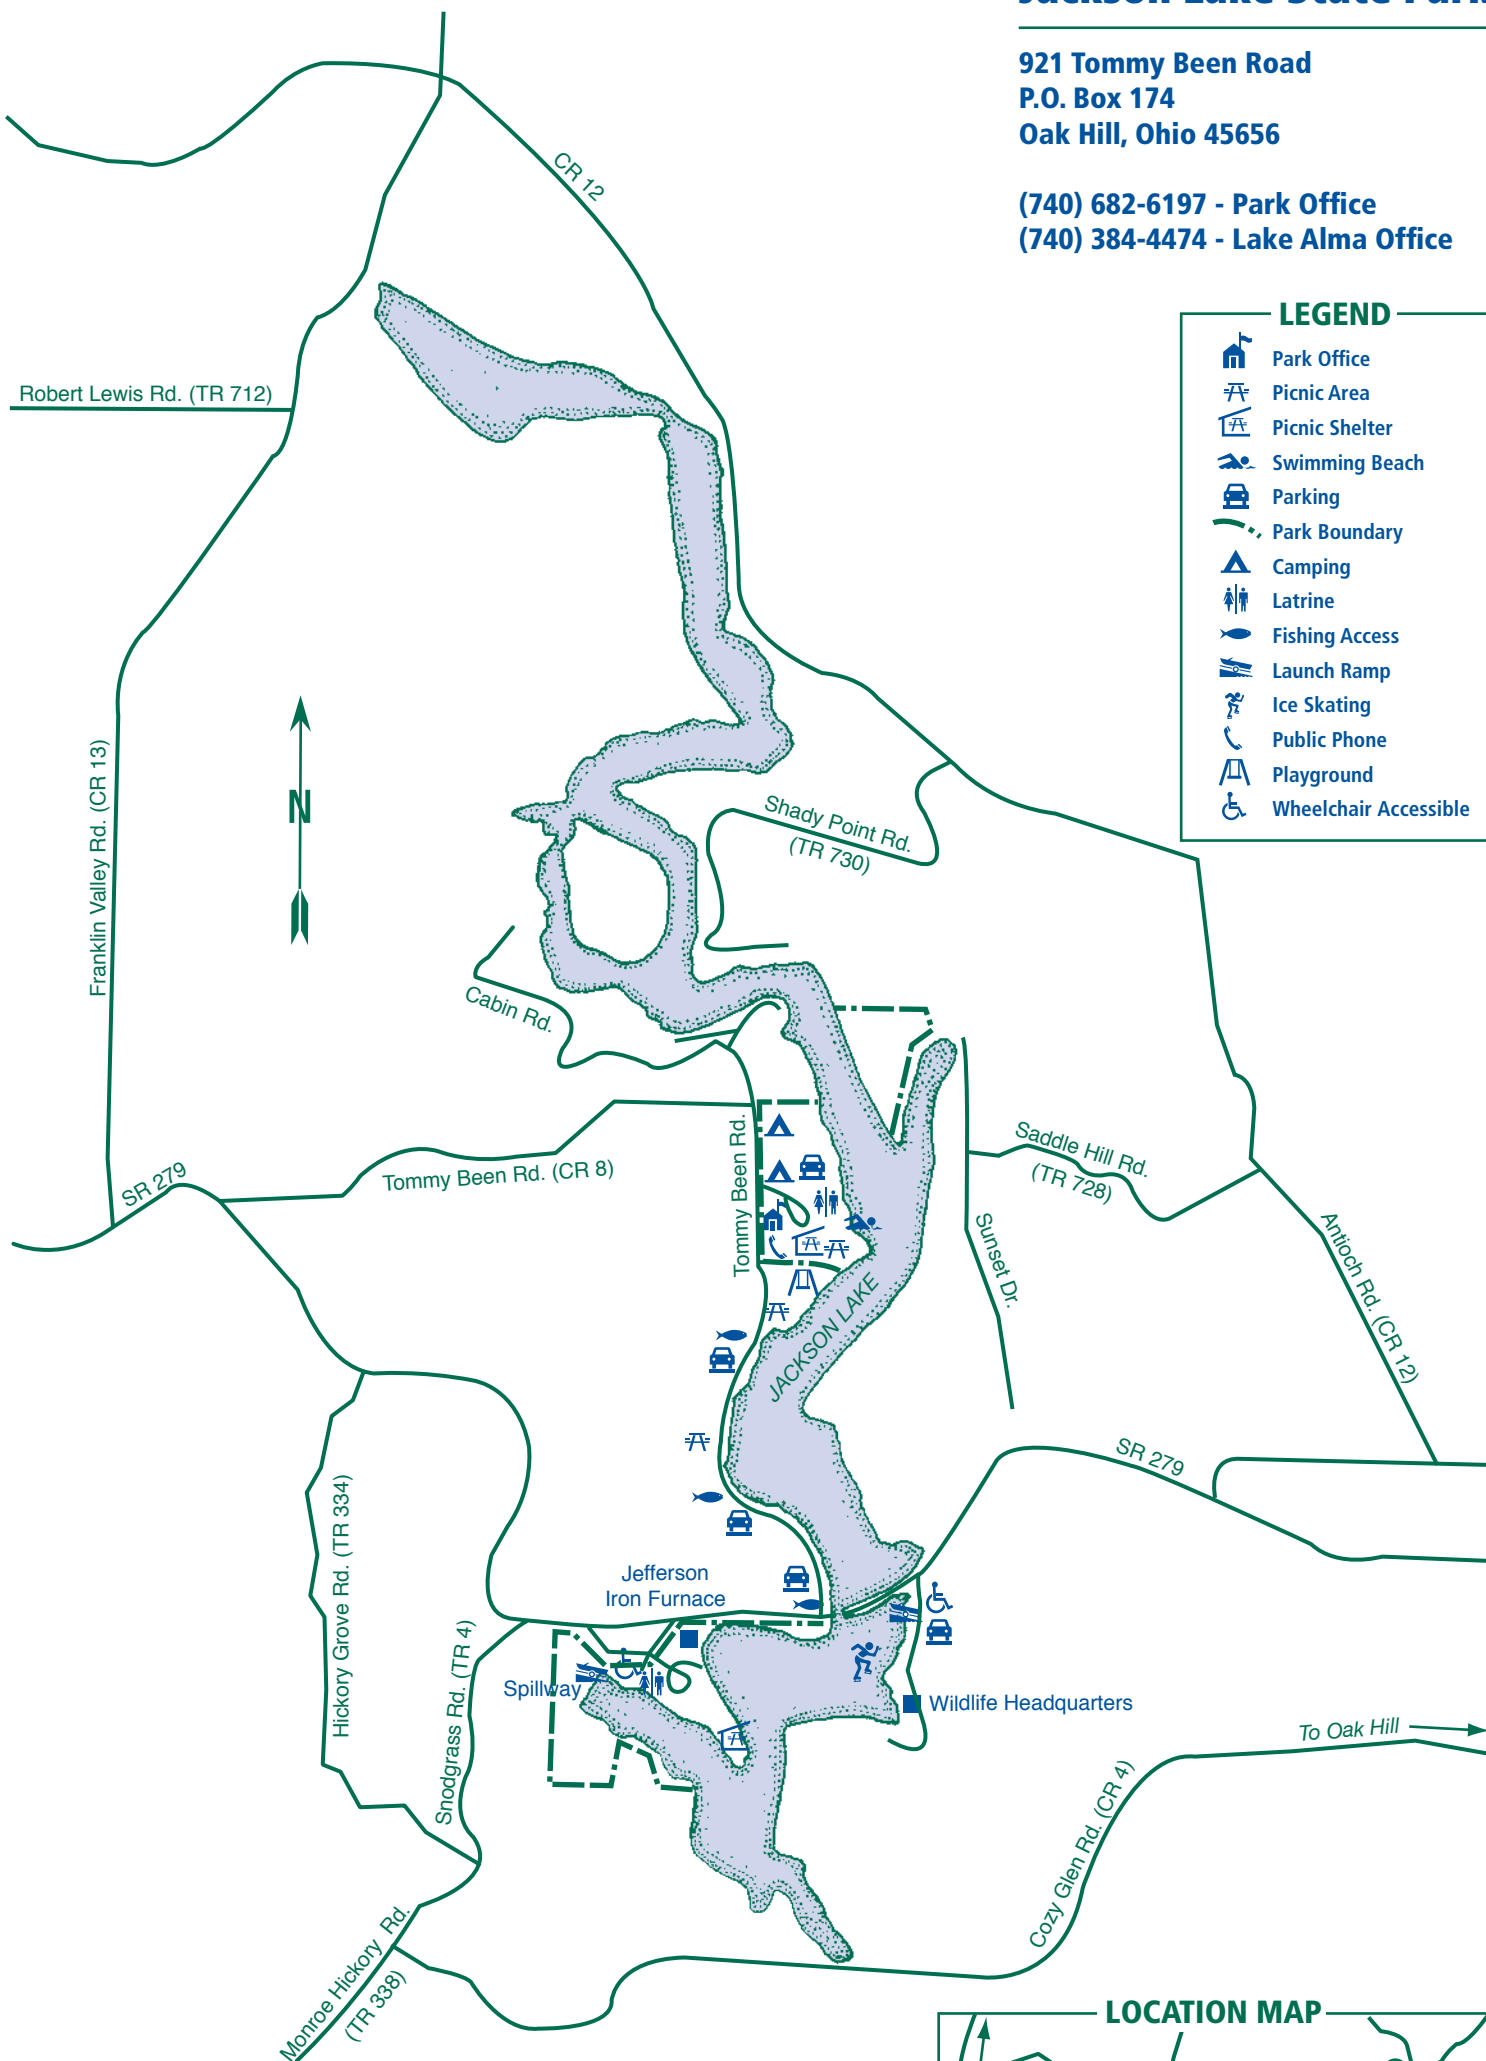

Jackson Lake State Park

921 Tommy Been Road
 P.O. Box 174
 Oak Hill, Ohio 45656

(740) 682-6197 - Park Office
 (740) 384-4474 - Lake Alma Office

LEGEND	
	Park Office
	Picnic Area
	Picnic Shelter
	Swimming Beach
	Parking
	Park Boundary
	Camping
	LaTrine
	Fishing Access
	Launch Ramp
	Ice Skating
	Public Phone
	Playground
	Wheelchair Accessible