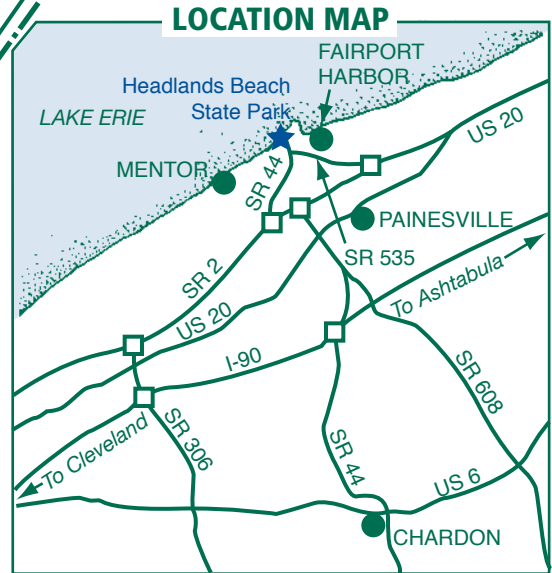

Headlands Beach State Park

Park location:
9601 Headlands Road
Mentor, Ohio 44060

website: www.clevelandlakefront.org

Administrative office:
c/o Cleveland Lakefront State Park
8701 Lakeshore Blvd., NE
Cleveland, Ohio 44108-1069
Phone: (216) 881-8141

LEGEND

	Picnic Area
	Picnic Shelter
	First Aid
	Restroom
	Parking Lot (numbered)
	Swimming Area
	Fishing
	Playground
	Park Boundary
	Wheelchair Accessible