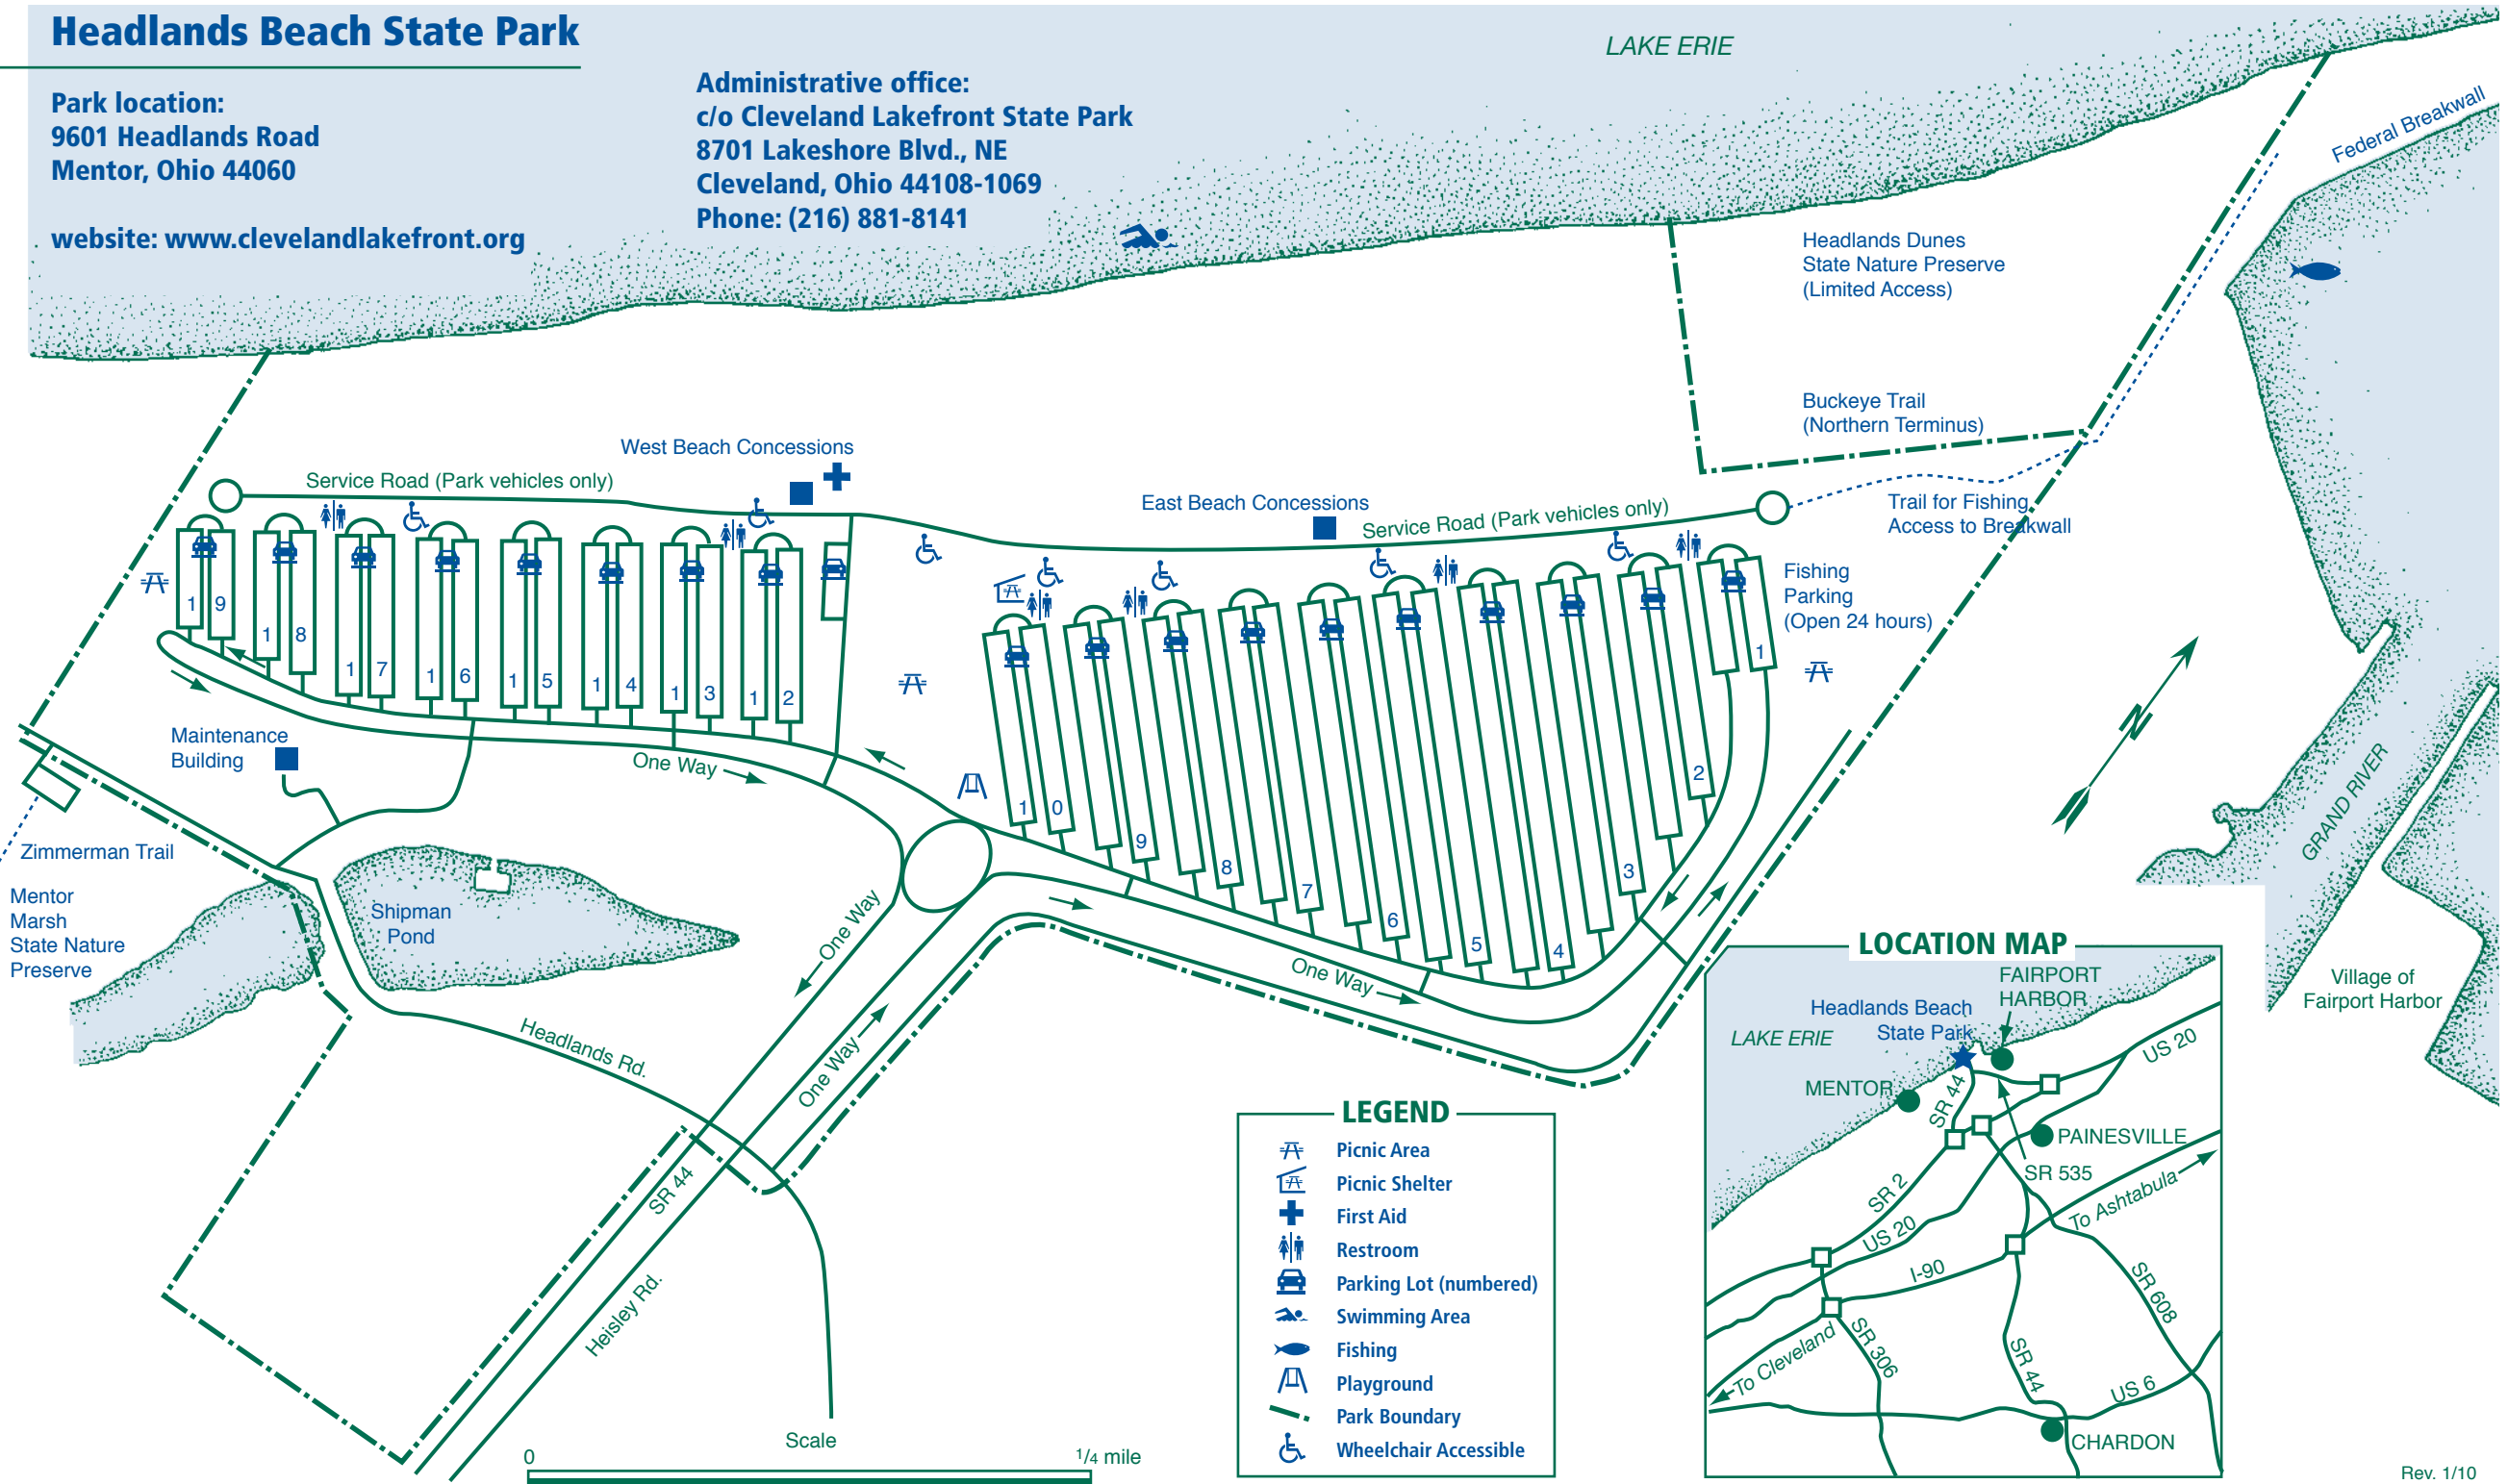

Headlands Beach State Park

Park location:
9601 Headlands Road
Mentor, Ohio 44060

website: www.clevelandlakefront.org

Administrative office:
c/o Cleveland Lakefront State Park
8701 Lakeshore Blvd., NE
Cleveland, Ohio 44108-1069
Phone: (216) 881-8141

LEGEND

	Picnic Area
	Picnic Shelter
	First Aid
	Restroom
	Parking Lot (numbered)
	Swimming Area
	Fishing
	Playground
	Park Boundary
	Wheelchair Accessible