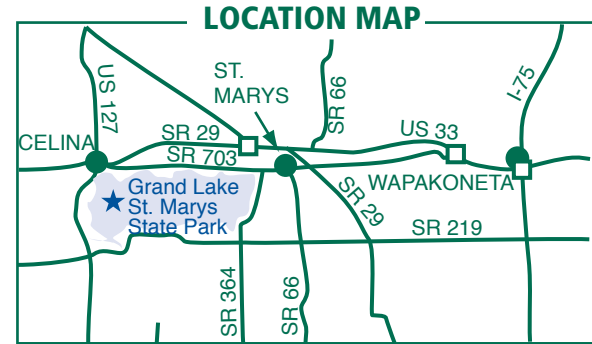

Grand Lake St. Marys State Park

834 Edgewater Drive
St. Marys, OH 45885

(419) 394-3611 - Main Office
(419) 394-2774 - Camp Store
(419) 394-2692 - FAX

LEGEND

- Park Office
- Camp Store
- Picnic Area
- Shelterhouse
- Latrine
- Boat Swim Area
- Fishing Dock
- Fishing Pier
- Launch Ramp
- Lighthouse
- Playground
- Restaurant with docks
- Swimming Area
- Waterfowl Mgmt. Area
- Wheelchair Accessible
- Waterfowl - No Hunting Zone