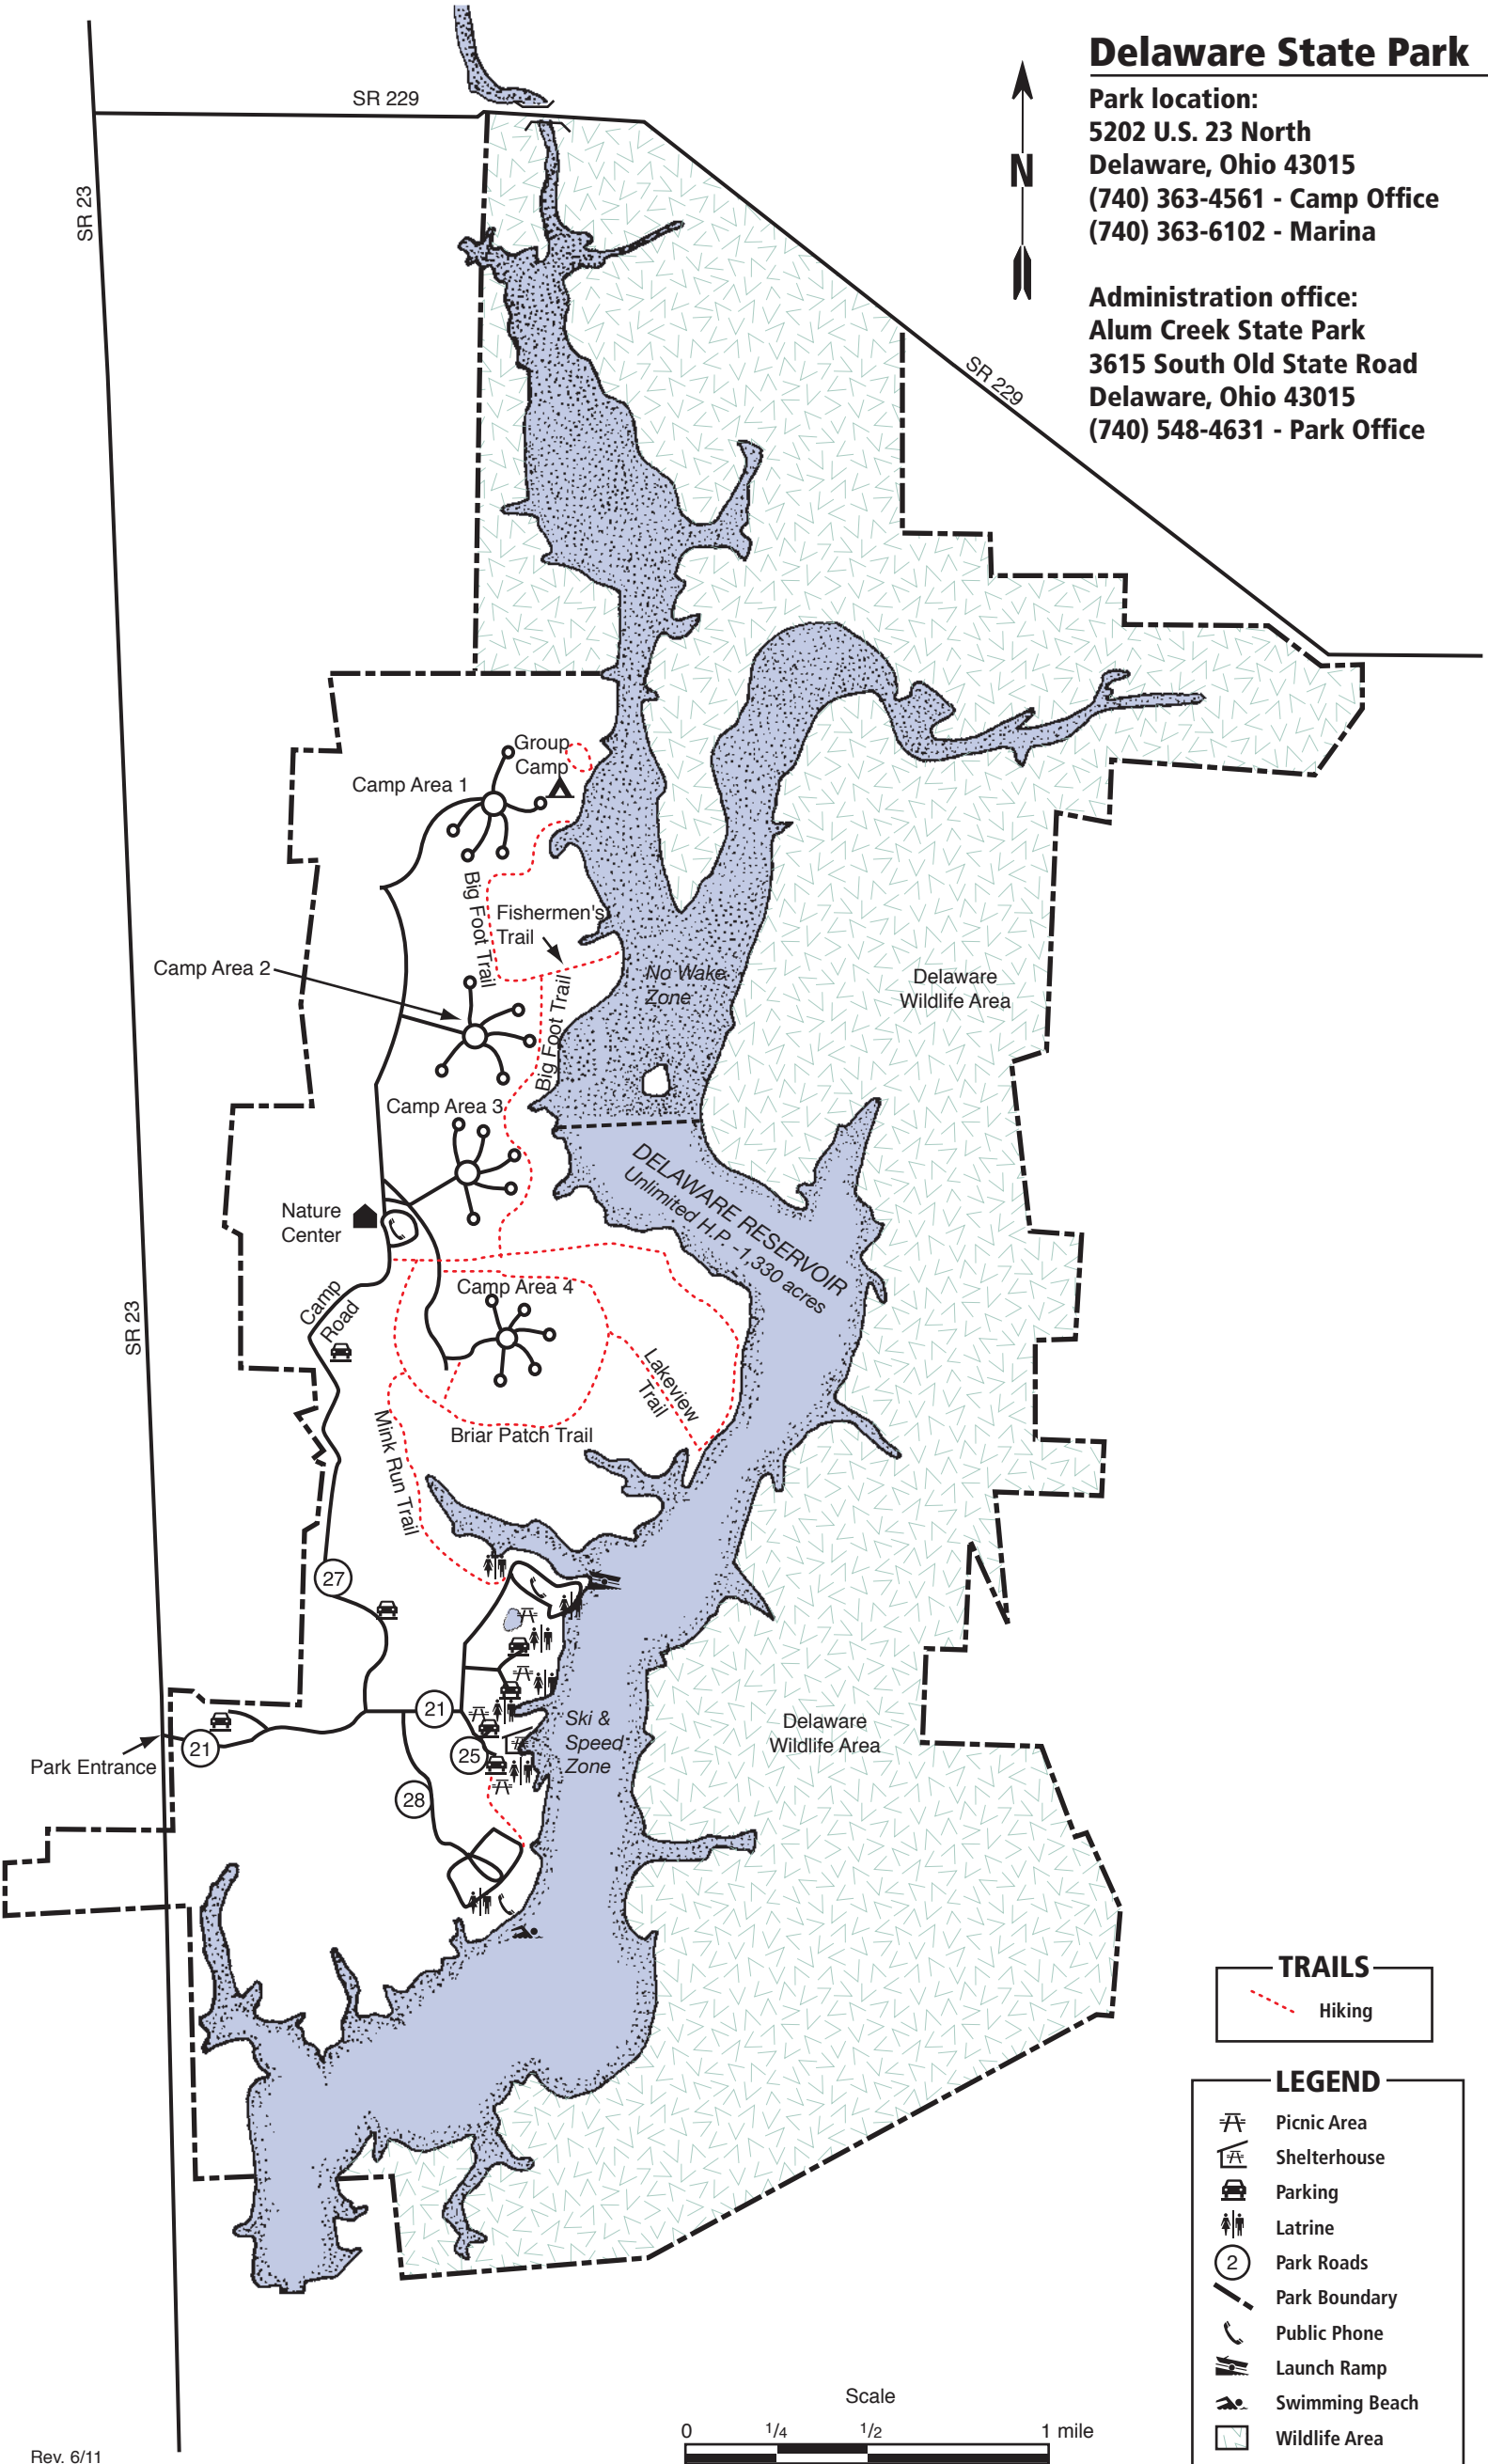

# Delaware State Park

**Park location:**  
 5202 U.S. 23 North  
 Delaware, Ohio 43015  
 (740) 363-4561 - Camp Office  
 (740) 363-6102 - Marina

**Administration office:**  
 Alum Creek State Park  
 3615 South Old State Road  
 Delaware, Ohio 43015  
 (740) 548-4631 - Park Office

**TRAILS**

- Hiking

**LEGEND**

- Picnic Area
- Shelterhouse
- Parking
- Latrine
- Park Roads
- Park Boundary
- Public Phone
- Launch Ramp
- Swimming Beach
- Wildlife Area