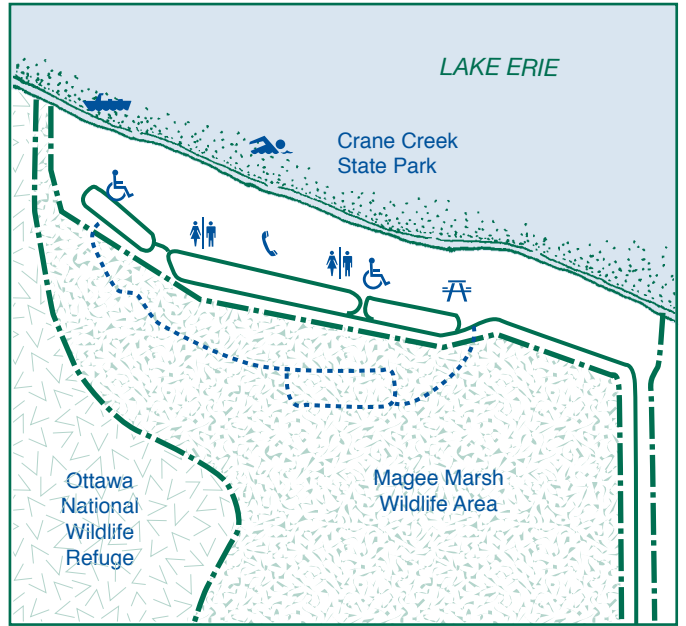

# Crane Creek State Park

13531 West State Route 2  
Oak Harbor, Ohio 43449

(419) 836-7758 - Park Administration Office  
(419) 898-4070 - Black Swamp Bird Observatory (B.S.B.O.)  
(419) 898-0960 - Sportsman's Migratory Bird Center

Address Correspondence To:  
Maumee Bay State Park  
1400 State Park Road  
Oregon, Ohio 43618-9512

## LEGEND

	B.S.B.O.
	Hiking Trail
	Latrine
	Park Boundary
	Picnic Area
	Swimming
	Boat Swim Area
	Public Phone
	Wheelchair Accessible (Latrine and Boardwalk)

## LOCATION MAP