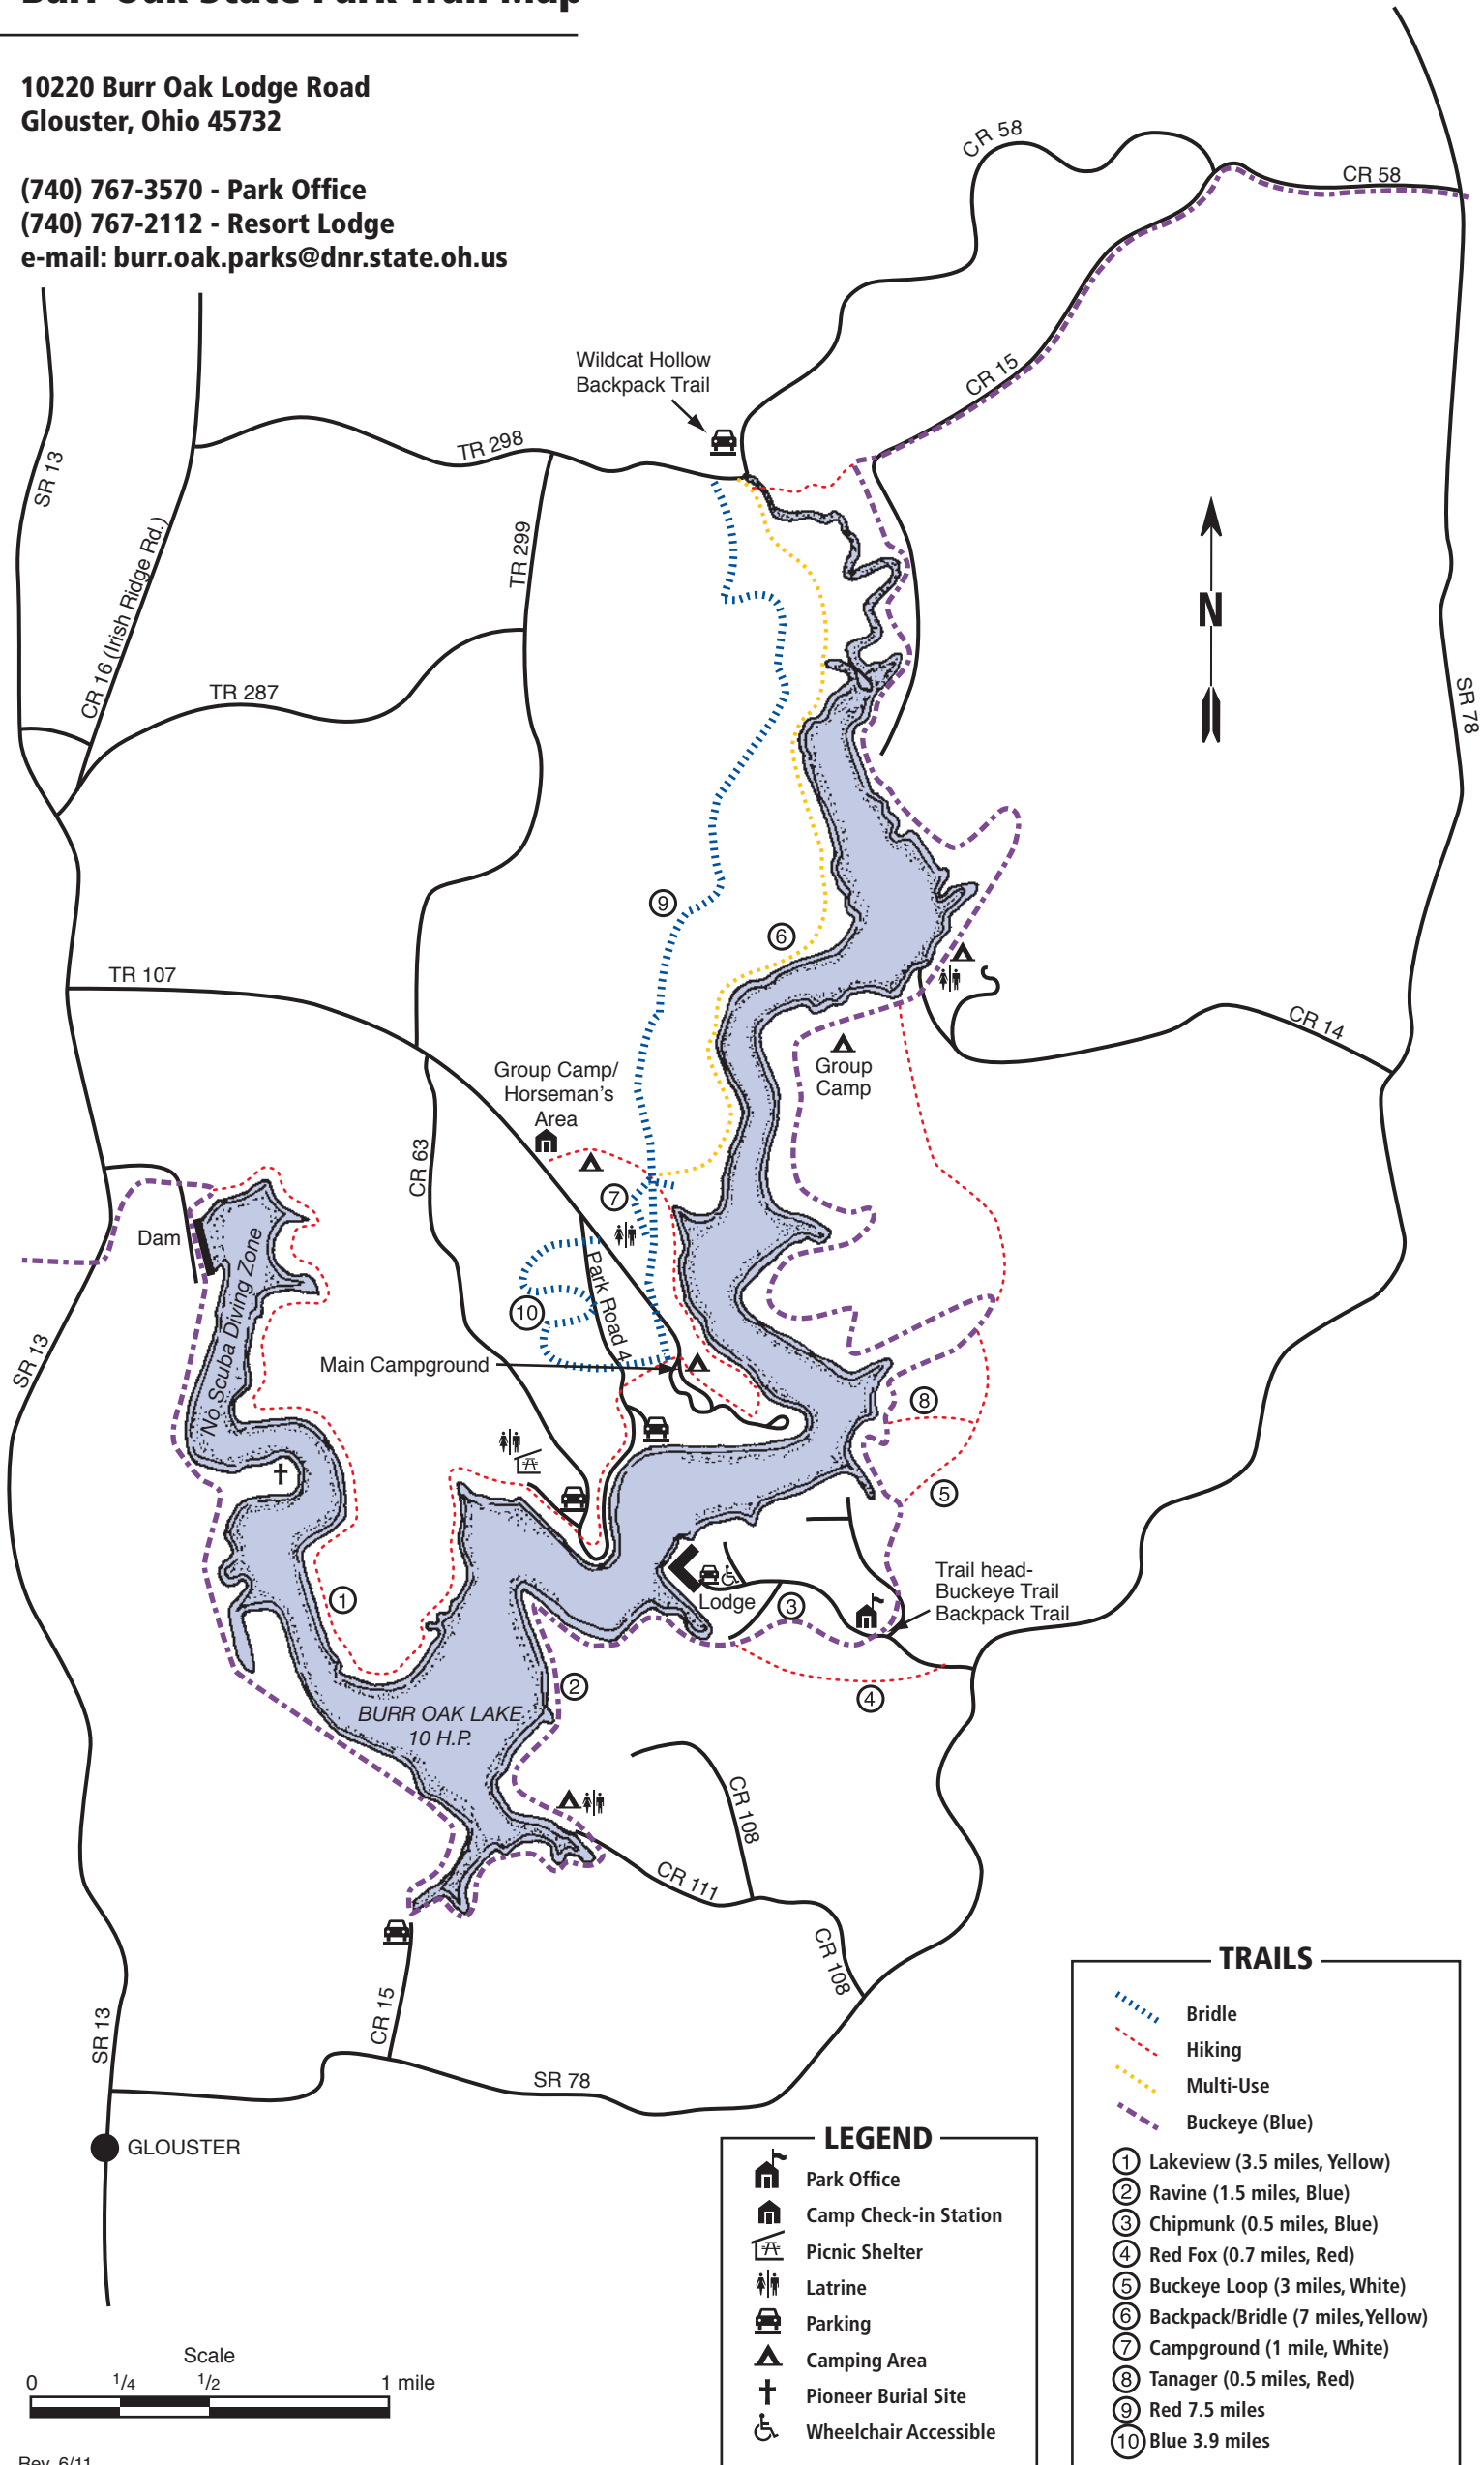

# Burr Oak State Park Trail Map

10220 Burr Oak Lodge Road  
Glouster, Ohio 45732

(740) 767-3570 - Park Office  
(740) 767-2112 - Resort Lodge  
e-mail: burr.oak.parks@dnr.state.oh.us

**LEGEND**

- Park Office
- Camp Check-in Station
- Picnic Shelter
- Latrine
- Parking
- Camping Area
- Pioneer Burial Site
- Wheelchair Accessible

**TRAILS**

- Bridle
- Hiking
- Multi-Use
- Buckeye (Blue)

- ① Lakeview (3.5 miles, Yellow)
- ② Ravine (1.5 miles, Blue)
- ③ Chipmunk (0.5 miles, Blue)
- ④ Red Fox (0.7 miles, Red)
- ⑤ Buckeye Loop (3 miles, White)
- ⑥ Backpack/Bridle (7 miles, Yellow)
- ⑦ Campground (1 mile, White)
- ⑧ Tanager (0.5 miles, Red)
- ⑨ Red 7.5 miles
- ⑩ Blue 3.9 miles