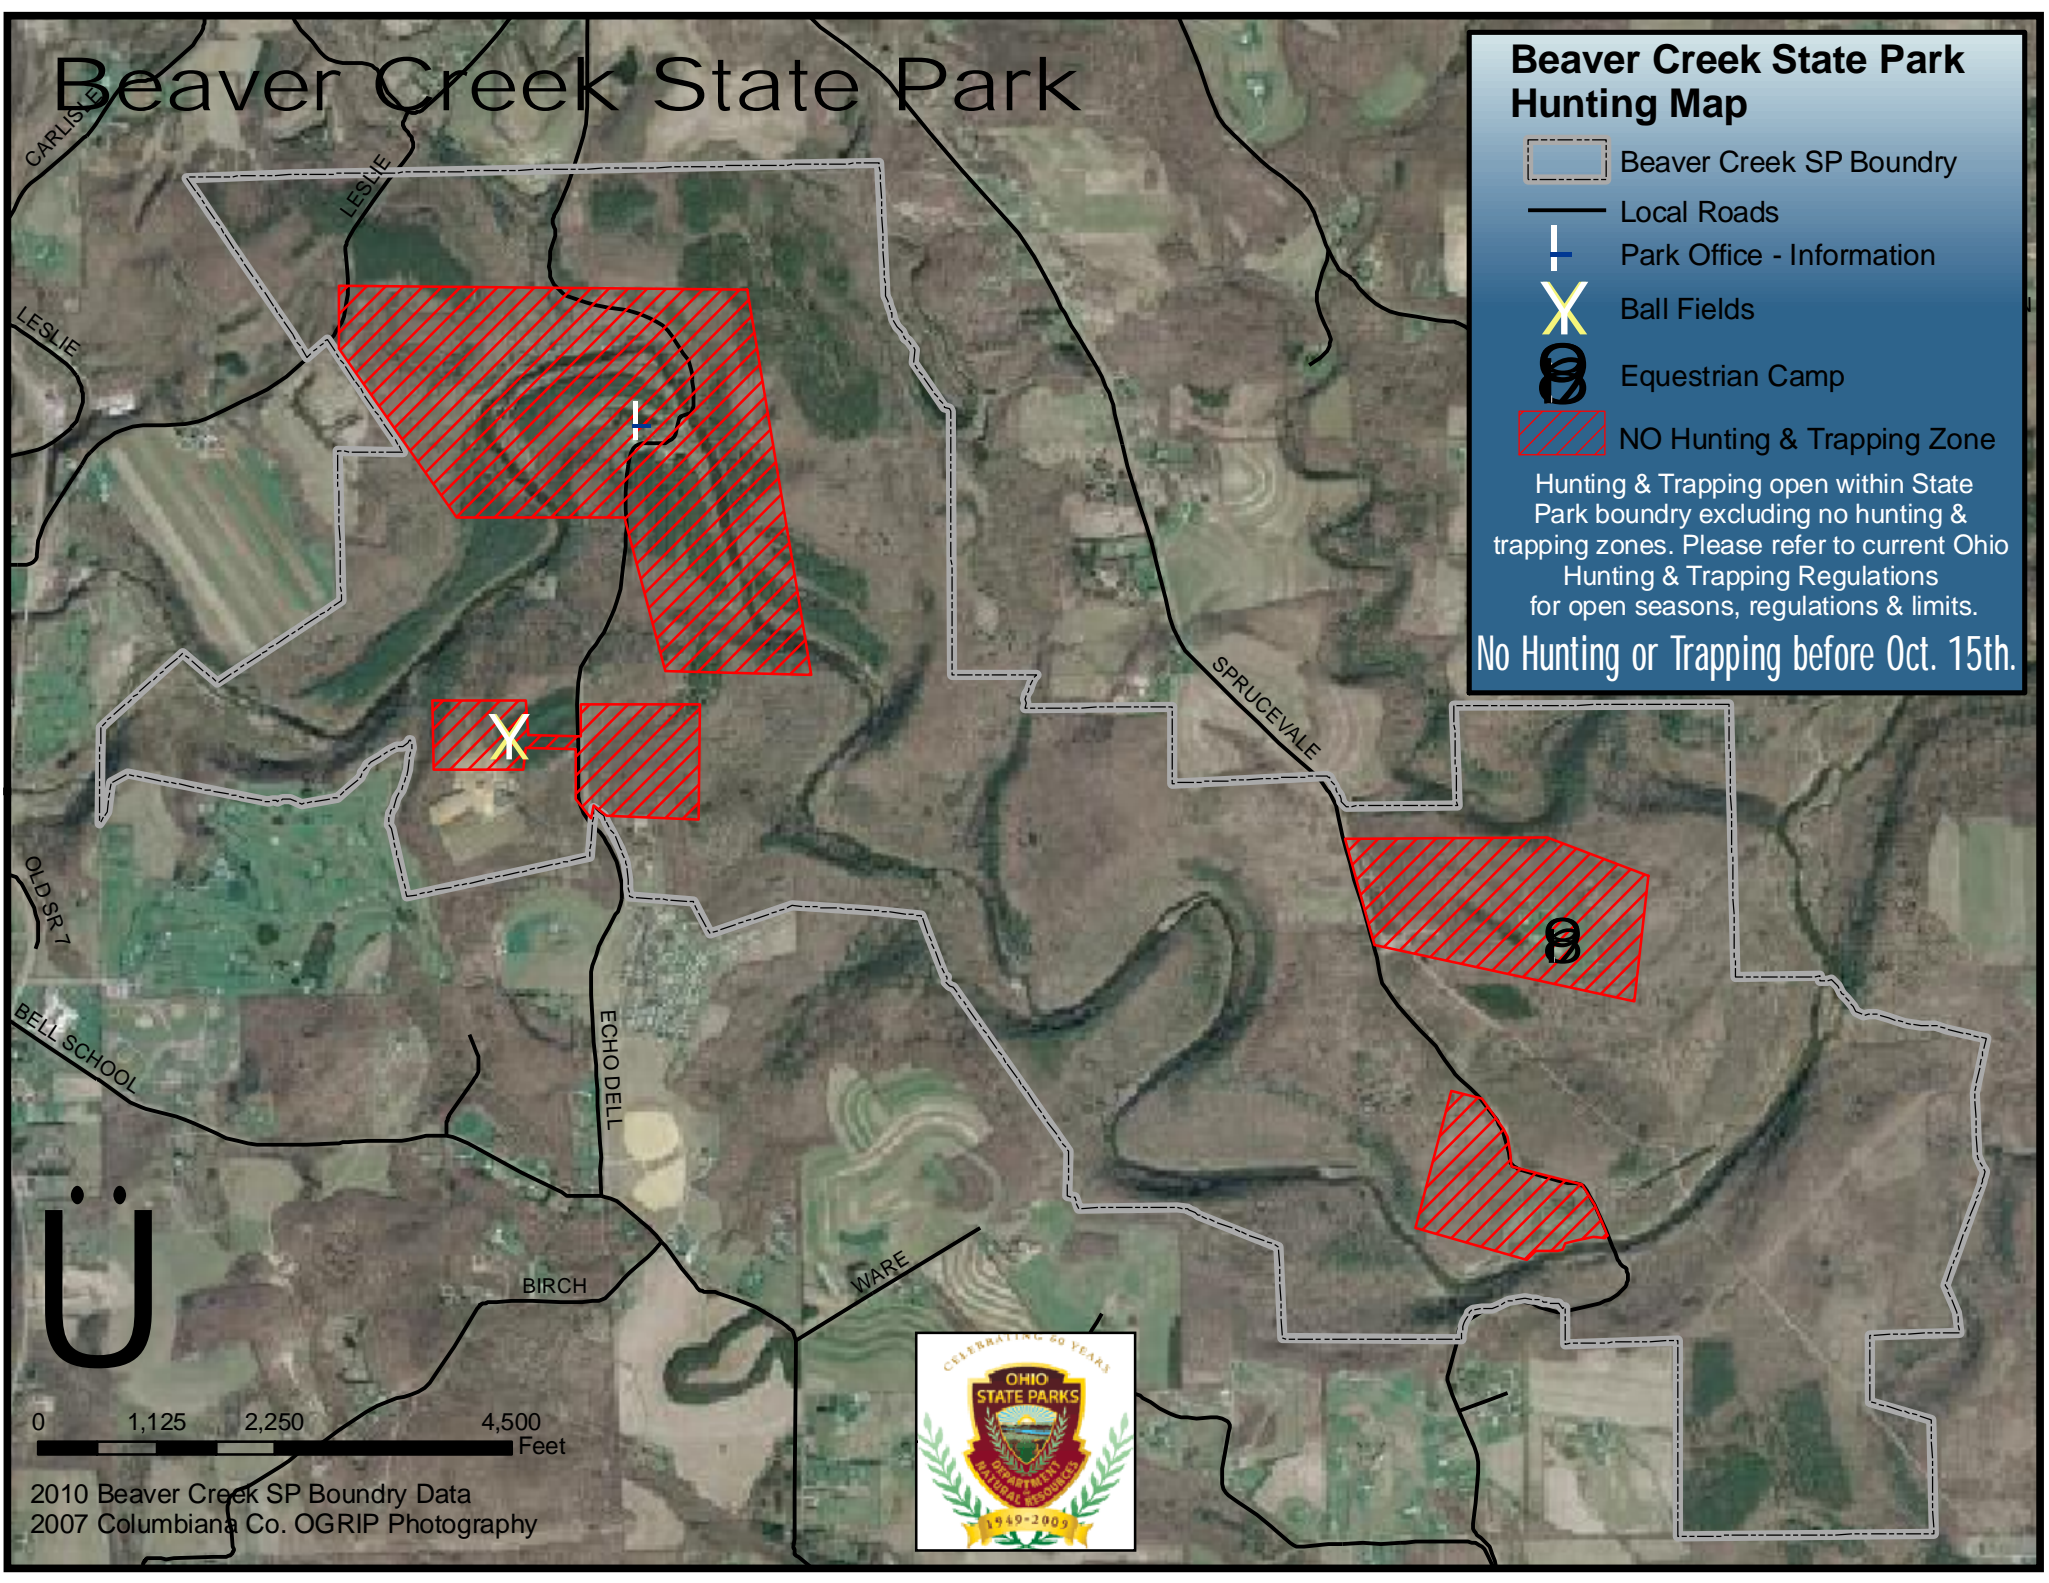

# Beaver Creek State Park

## Beaver Creek State Park Hunting Map

-  Beaver Creek SP Boundry
-  Local Roads
-  Park Office - Information
-  Ball Fields
-  Equestrian Camp
-  NO Hunting & Trapping Zone

Hunting & Trapping open within State Park boundry excluding no hunting & trapping zones. Please refer to current Ohio Hunting & Trapping Regulations for open seasons, regulations & limits.

**No Hunting or Trapping before Oct. 15th.**

2010 Beaver Creek SP Boundry Data  
2007 Columbiana Co. OGRIP Photography