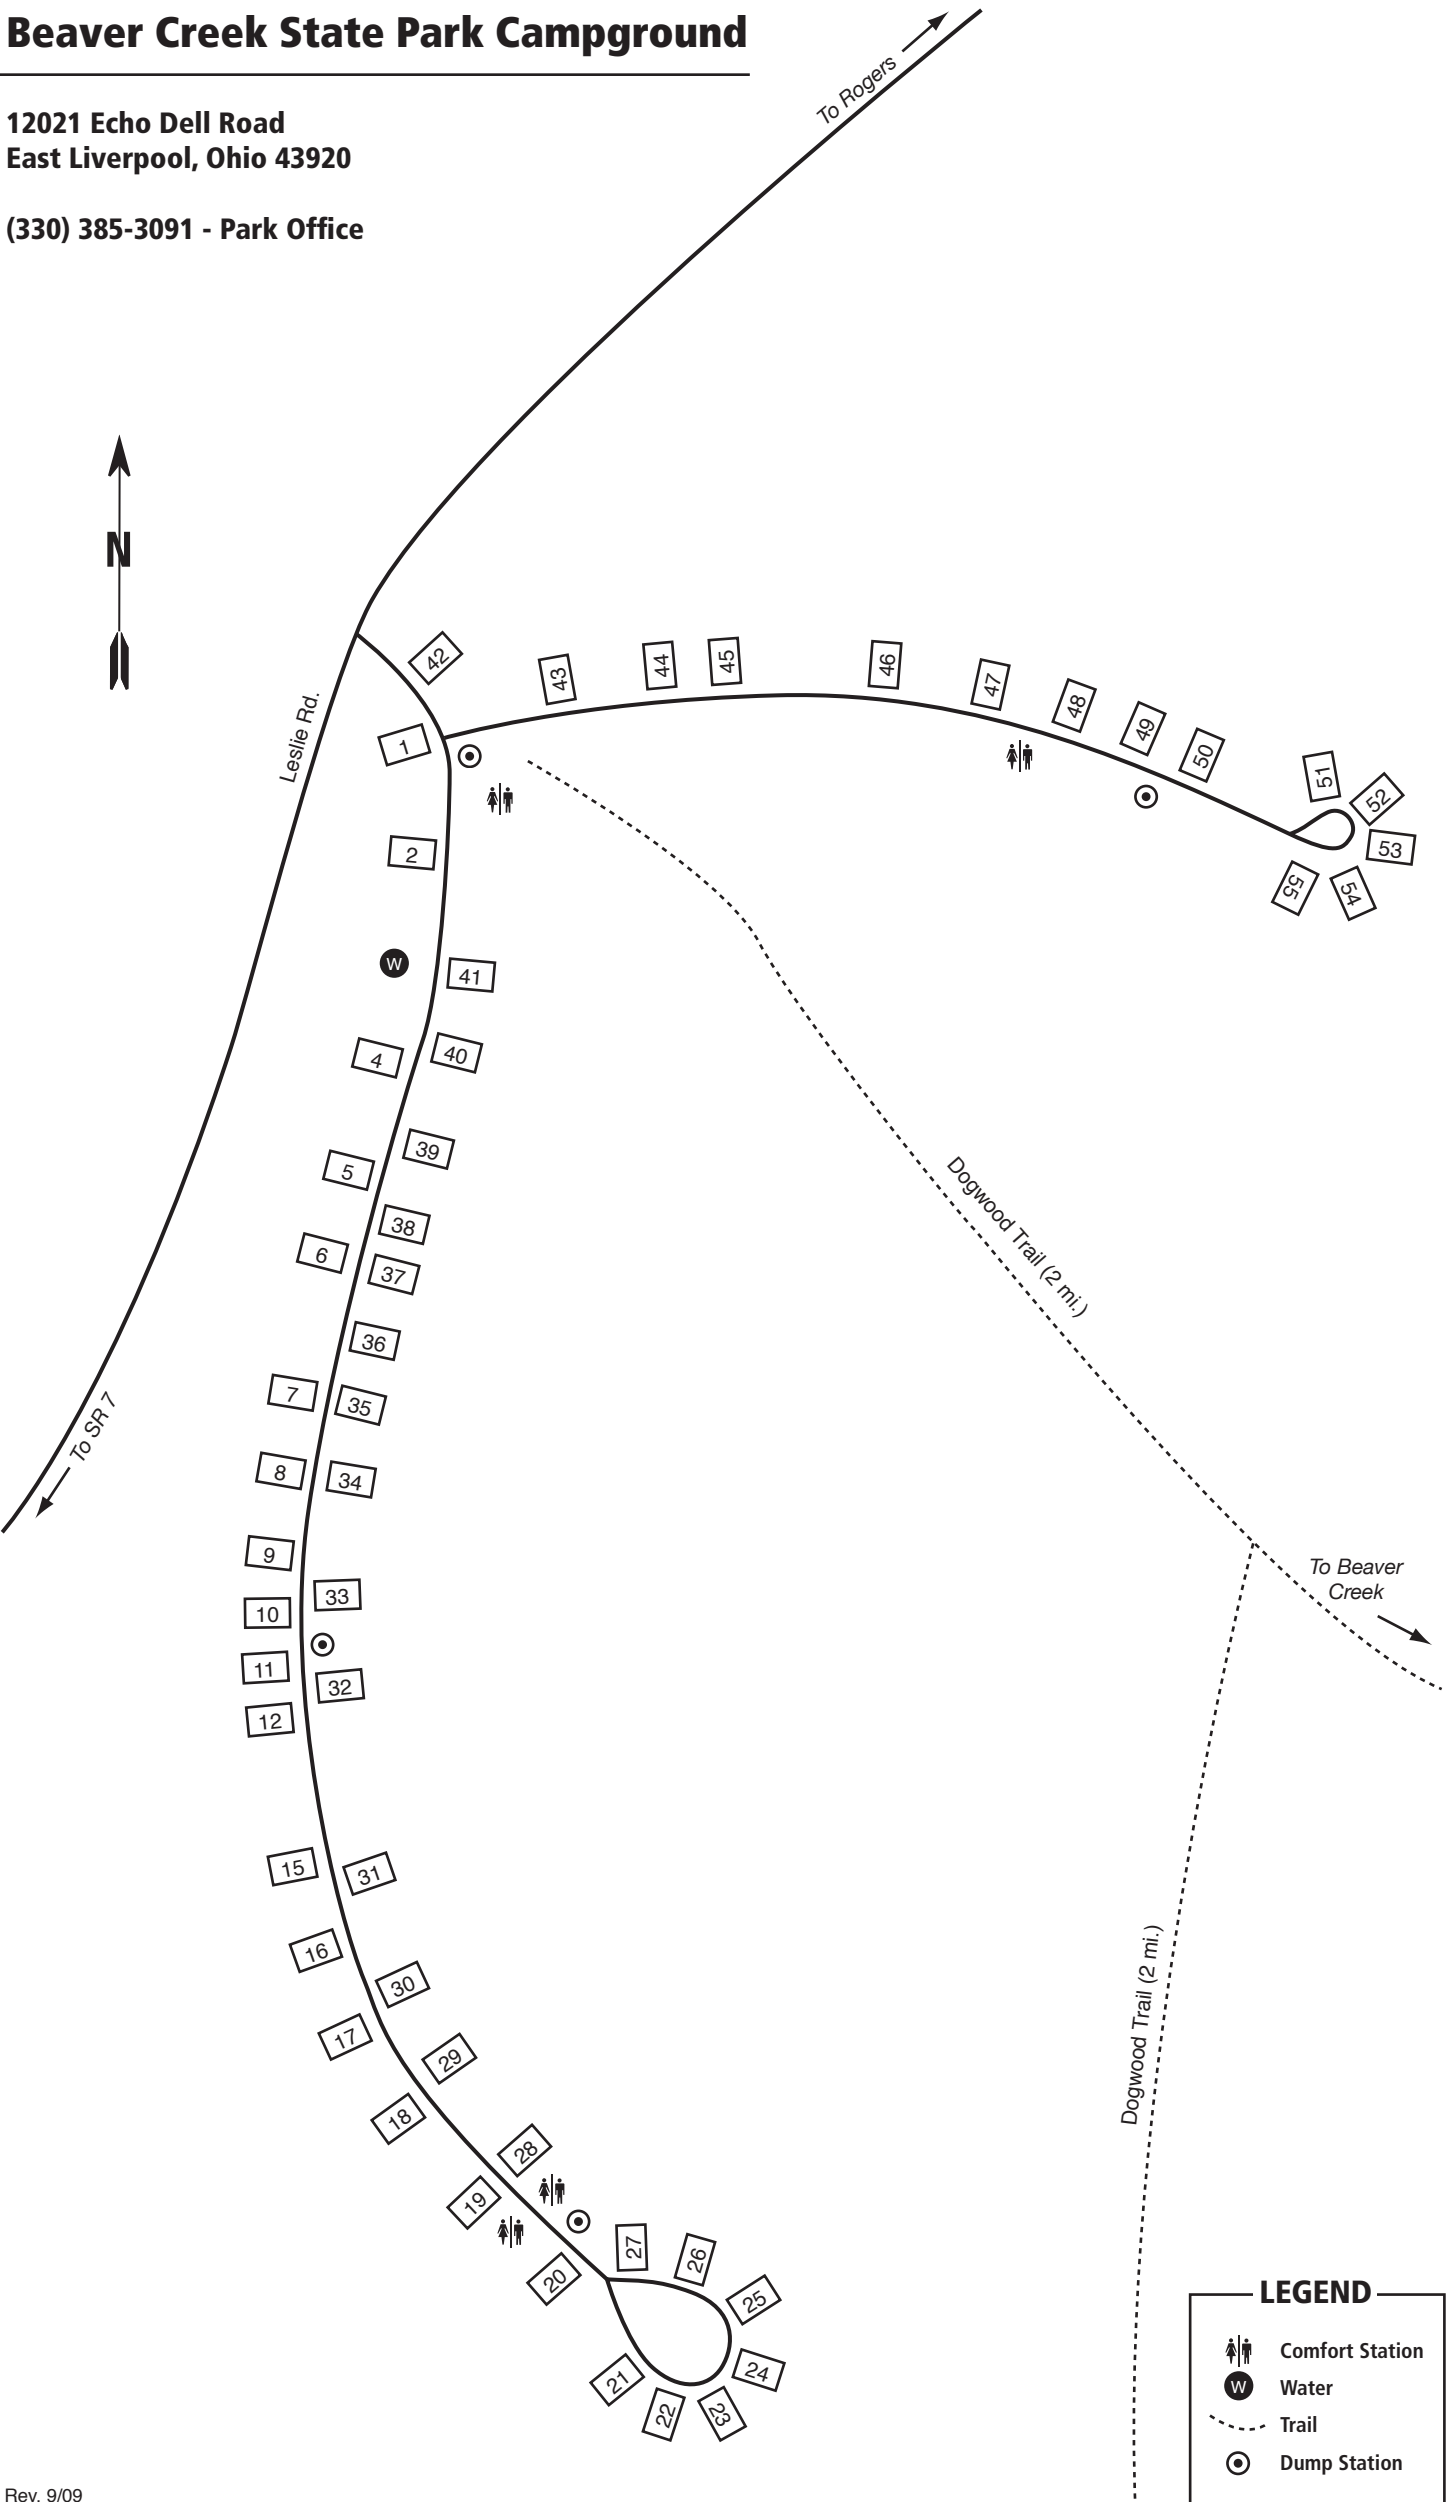

Beaver Creek State Park Campground

12021 Echo Dell Road
East Liverpool, Ohio 43920

(330) 385-3091 - Park Office

LEGEND

- Comfort Station
- Water
- Trail
- Dump Station