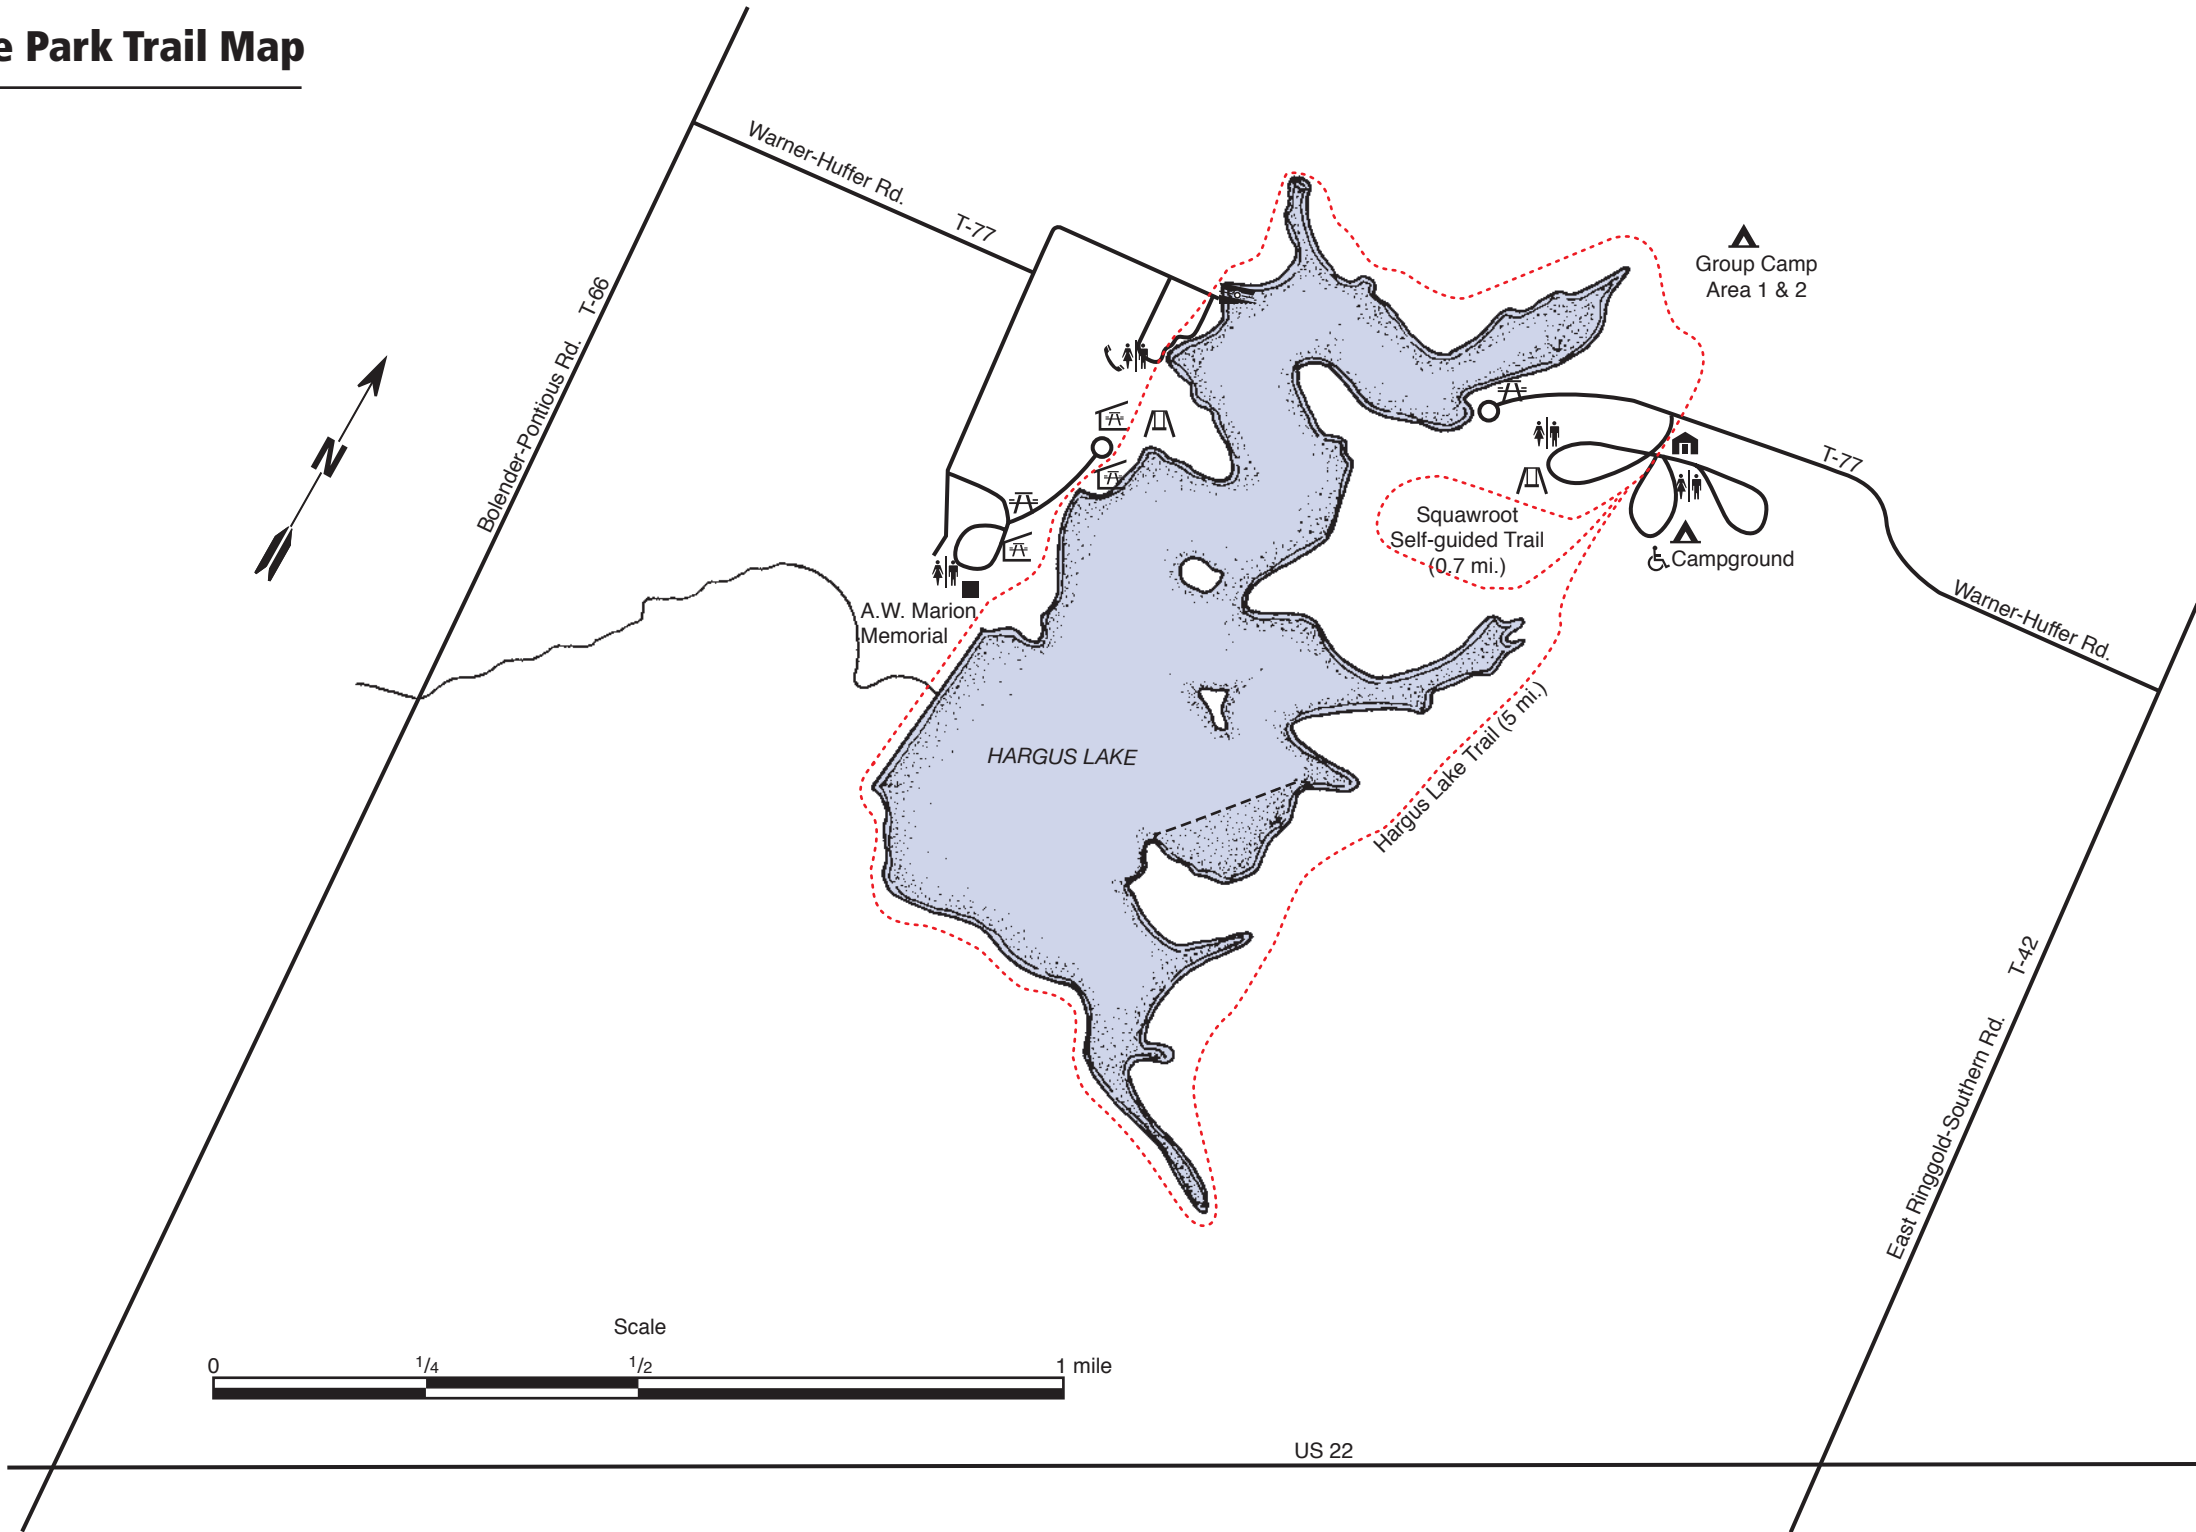

A.W. Marion State Park Trail Map

Park location:
7317 Warner-Huffer Road
Circleville, Ohio 43113

TRAILS

 Hiking

LEGEND

-  Camp Check-in Station
-  Picnic Area
-  Latrine
-  Launch Ramp
-  Playground
-  Shelterhouse
-  Camping Area
-  Pay Phone
-  Wheelchair Accessible

US 22