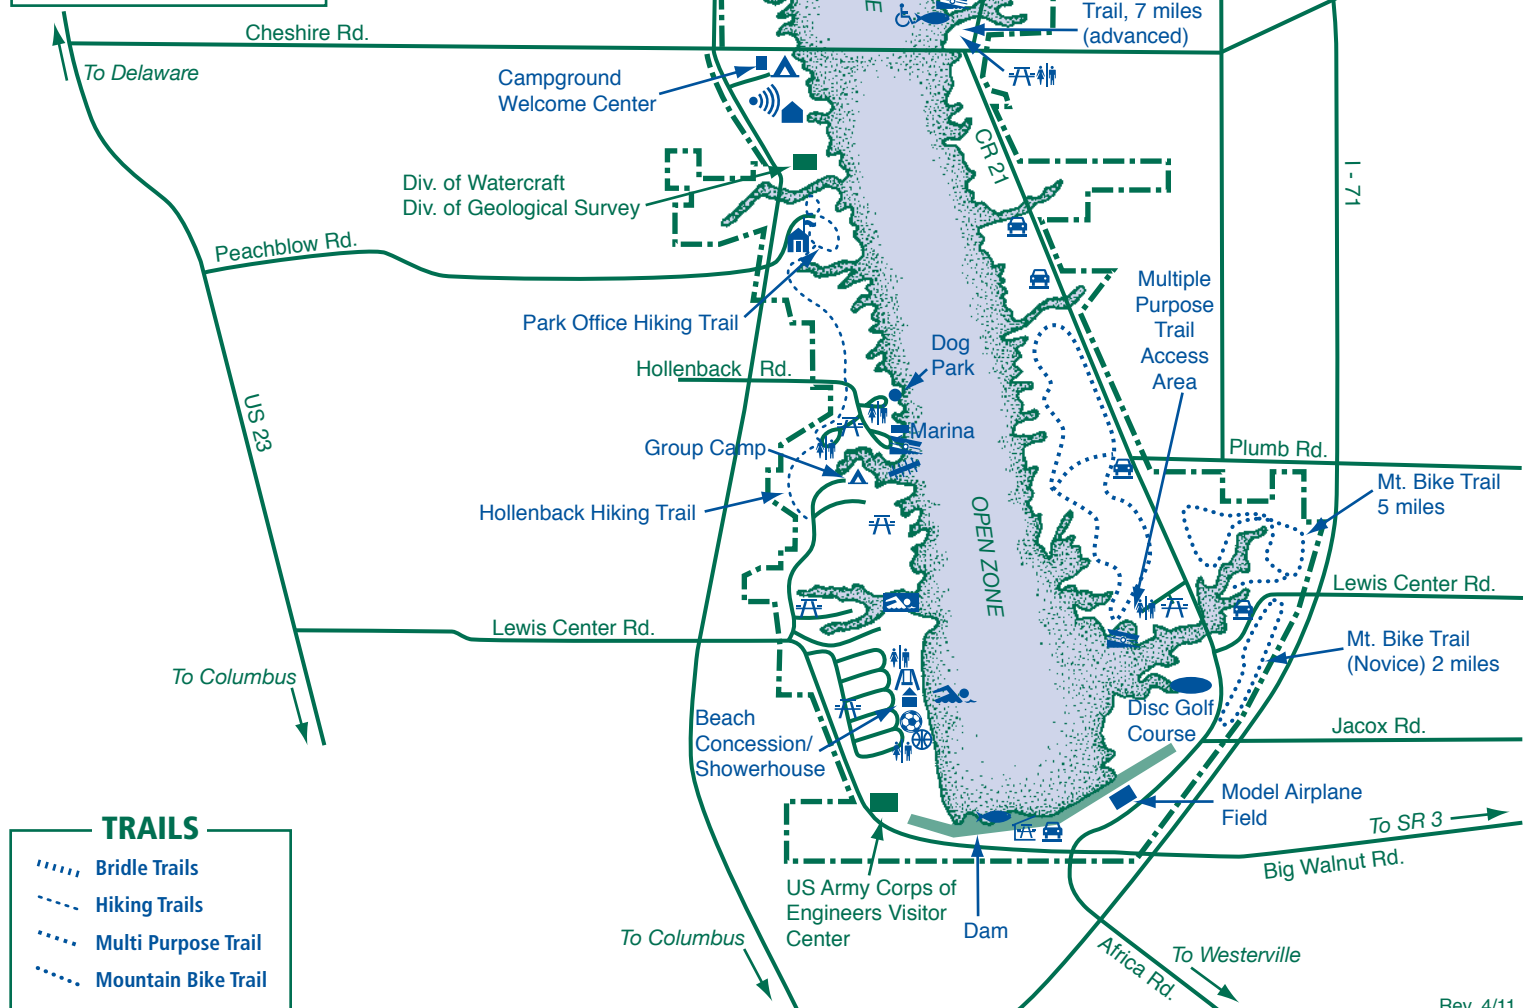

Alum Creek State Park

3615 South Old State Road
Delaware, Ohio 43015

(740) 548-4631 - Park Office
(740) 548-4039 - Camp Office
(740) 548-4509 - FAX

- LEGEND**
- Park Office
 - Nature Center
 - Picnic Area
 - Picnic Shelter
 - Latrine
 - Parking
 - Amphitheater
 - Boat Swim Area
 - Camping Area
 - Docks
 - Disc Golf
 - Fishing Access
 - Launch Ramp
 - Park Boundary
 - Playground
 - Soccer Field
 - Swimming Beach
 - Volleyball Court
 - Wheelchair Accessible

- TRAILS**
- Bridle Trails
 - Hiking Trails
 - Multi Purpose Trail
 - Mountain Bike Trail