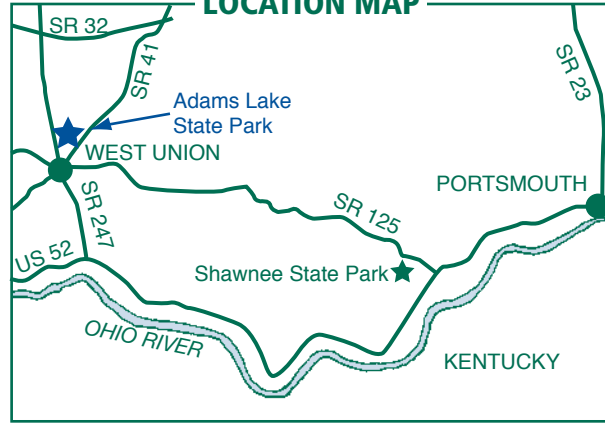

Adams Lake State Park

Park location:
 14633 State Route 41
 West Union, Ohio 45693

GPS Coordinates:
 38° 44' 28.83" N
 83° 31' 12.48" W

Administrative office:
 Shawnee State Park
 4404 State Route 125
 West Portsmouth, Ohio 45663-9003

(740) 858-6652 - Shawnee Park Office

LOCATION MAP

LEGEND

- Park Office
- Picnic Area
- Picnic Shelter
- Restroom
- Boat Launch
- Hiking Trail
- Park Boundary
- State Nature Preserve
- Waterfowl Hunting Area

Lick Run Rd.
 To SR 32
 To West Union
 Shawnee State Park and
 Tranquility Wildlife Area