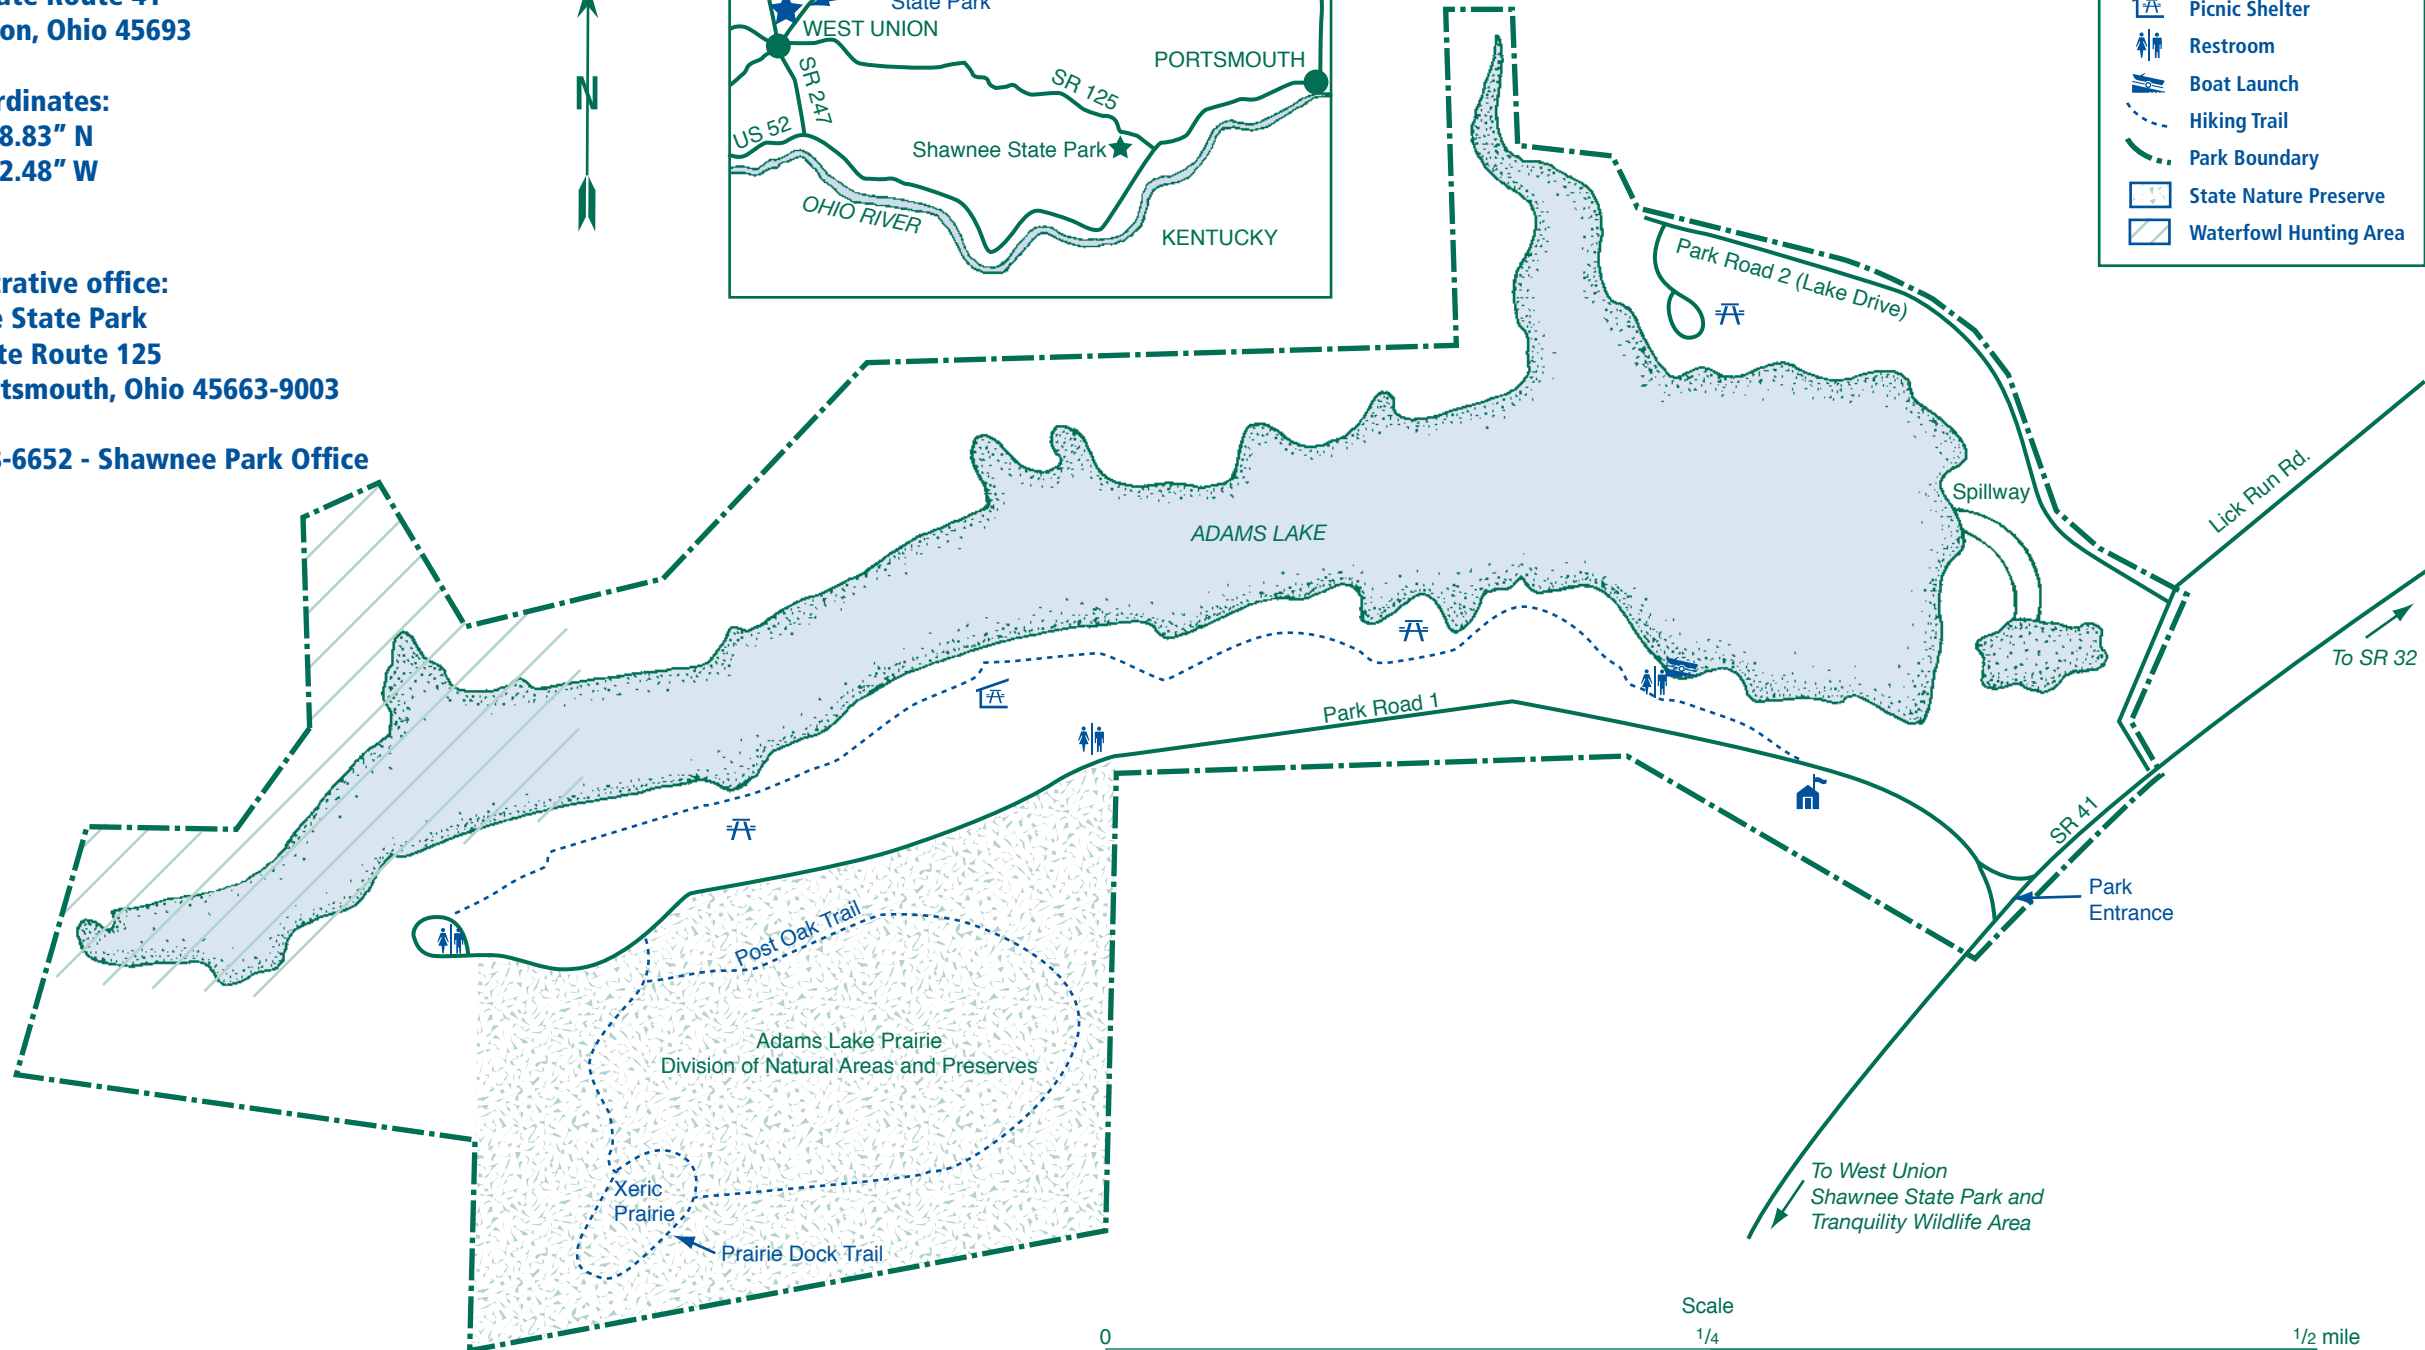

Adams Lake State Park

Park location:
 14633 State Route 41
 West Union, Ohio 45693

GPS Coordinates:
 38° 44' 28.83" N
 83° 31' 12.48" W

Administrative office:
 Shawnee State Park
 4404 State Route 125
 West Portsmouth, Ohio 45663-9003

(740) 858-6652 - Shawnee Park Office

LOCATION MAP

LEGEND

- Park Office
- Picnic Area
- Picnic Shelter
- Restroom
- Boat Launch
- Hiking Trail
- Park Boundary
- State Nature Preserve
- Waterfowl Hunting Area

Lick Run Rd.
 To SR 32
 To West Union
 Shawnee State Park and
 Tranquility Wildlife Area