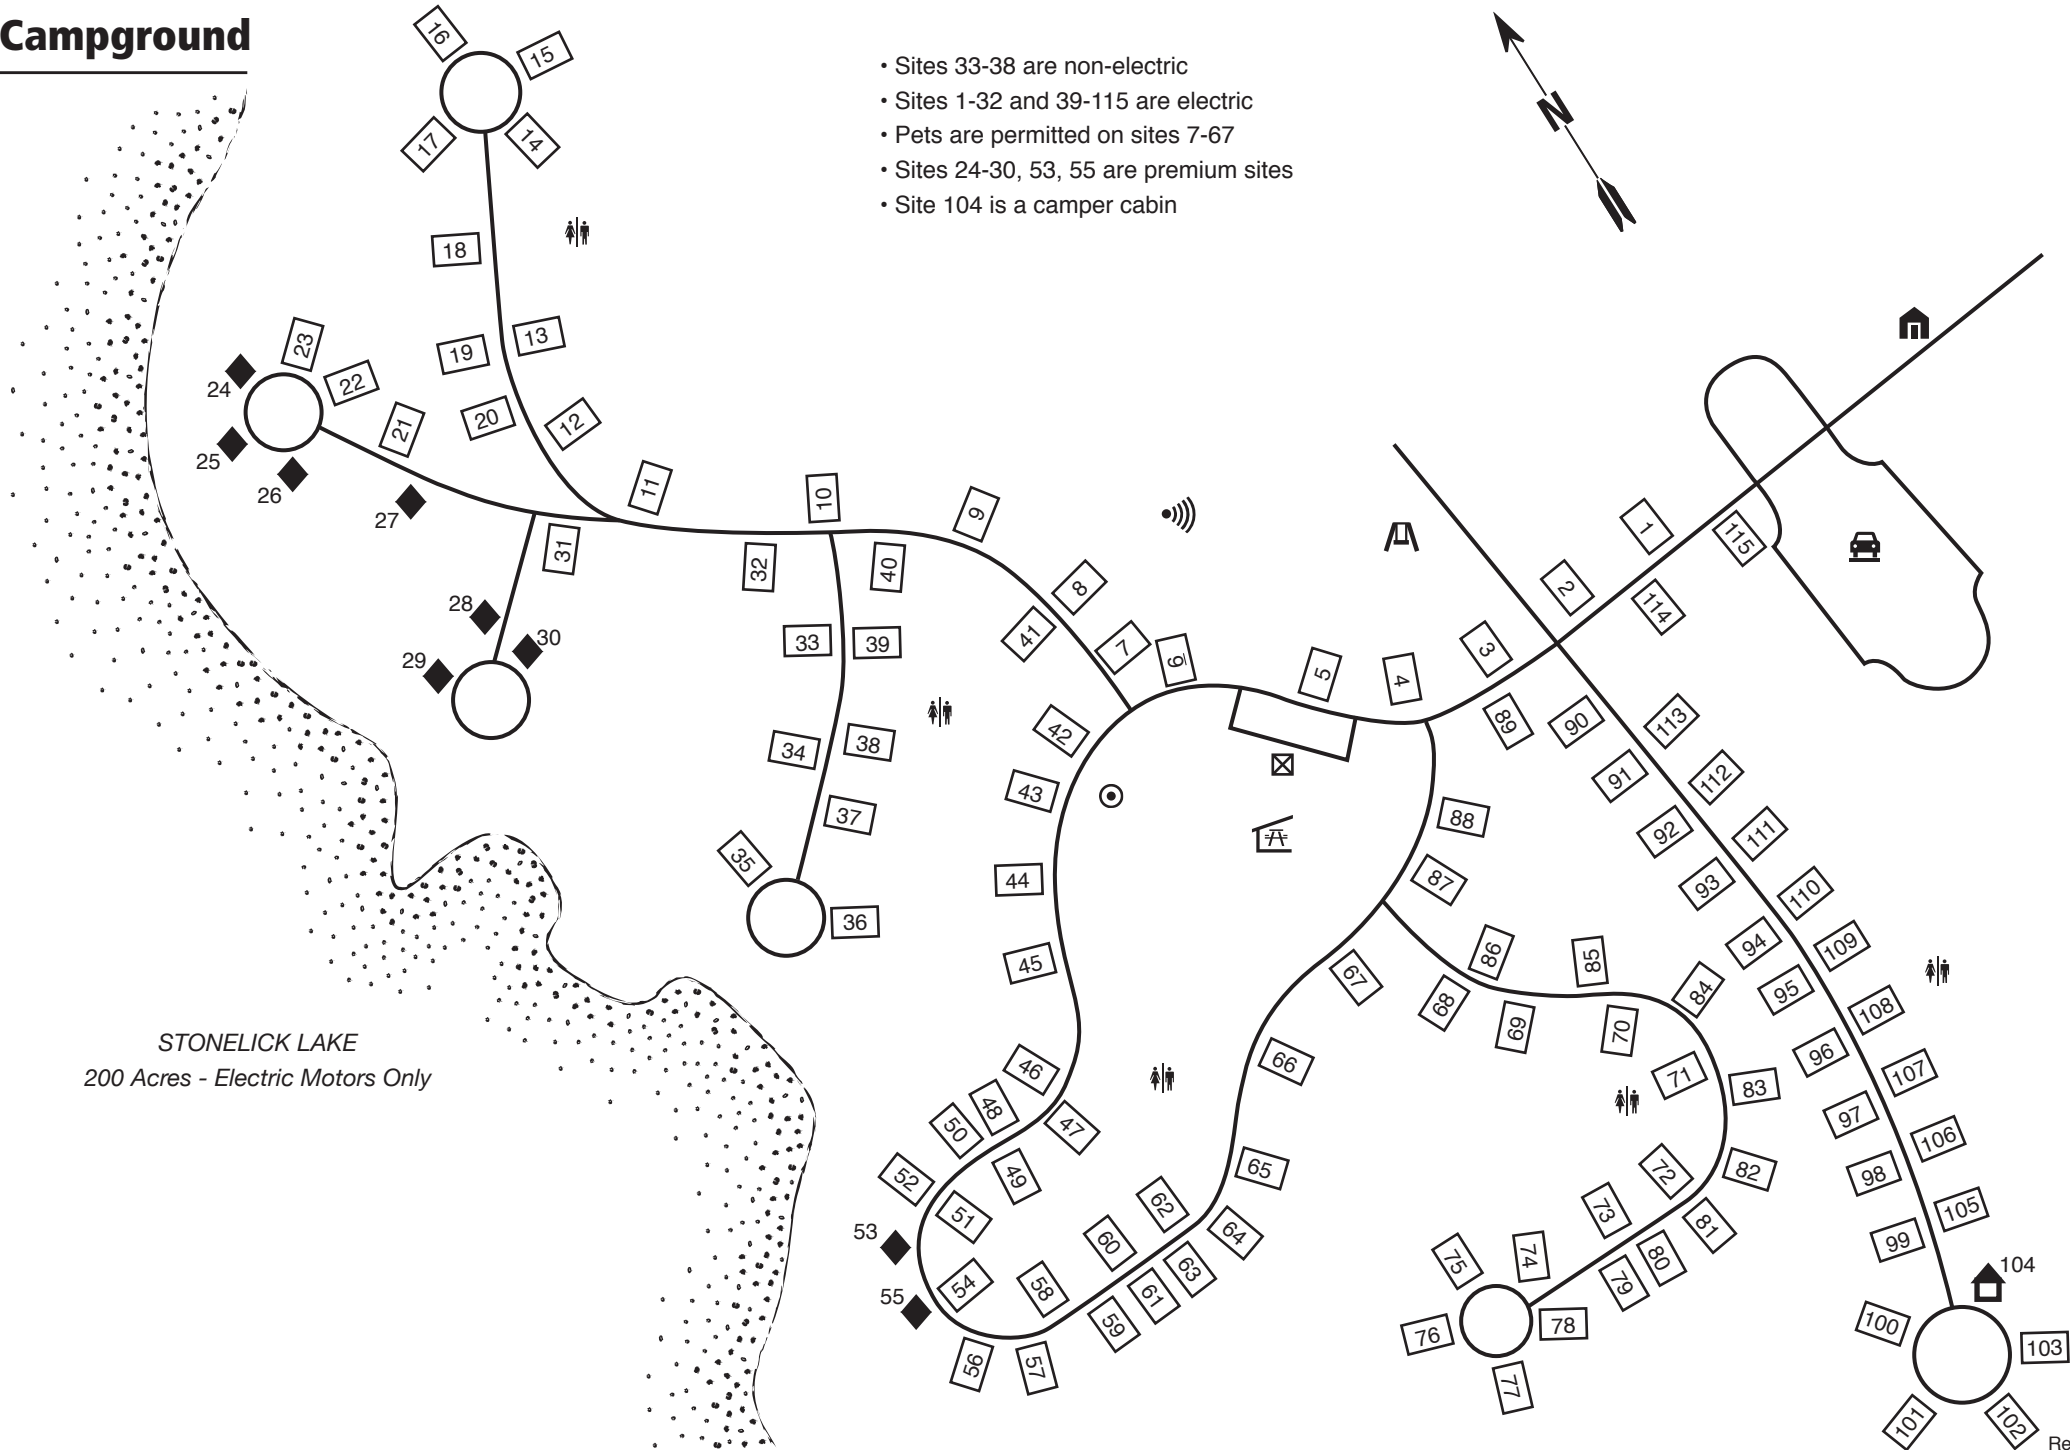

Stonelick State Park Campground

2895 Lake Drive
Pleasant Plain, Ohio 45162

(513) 734-4323 - Park Office
(513) 625-6593 - Camp Office

- Sites 33-38 are non-electric
- Sites 1-32 and 39-115 are electric
- Pets are permitted on sites 7-67
- Sites 24-30, 53, 55 are premium sites
- Site 104 is a camper cabin

STONELICK LAKE
200 Acres - Electric Motors Only

LEGEND

- Camp Office
- Shelterhouse
- Latrine
- Parking
- Amphitheater
- Camper Cabin
- Playground
- Premium Site
- Showerhouse
- Dump Station