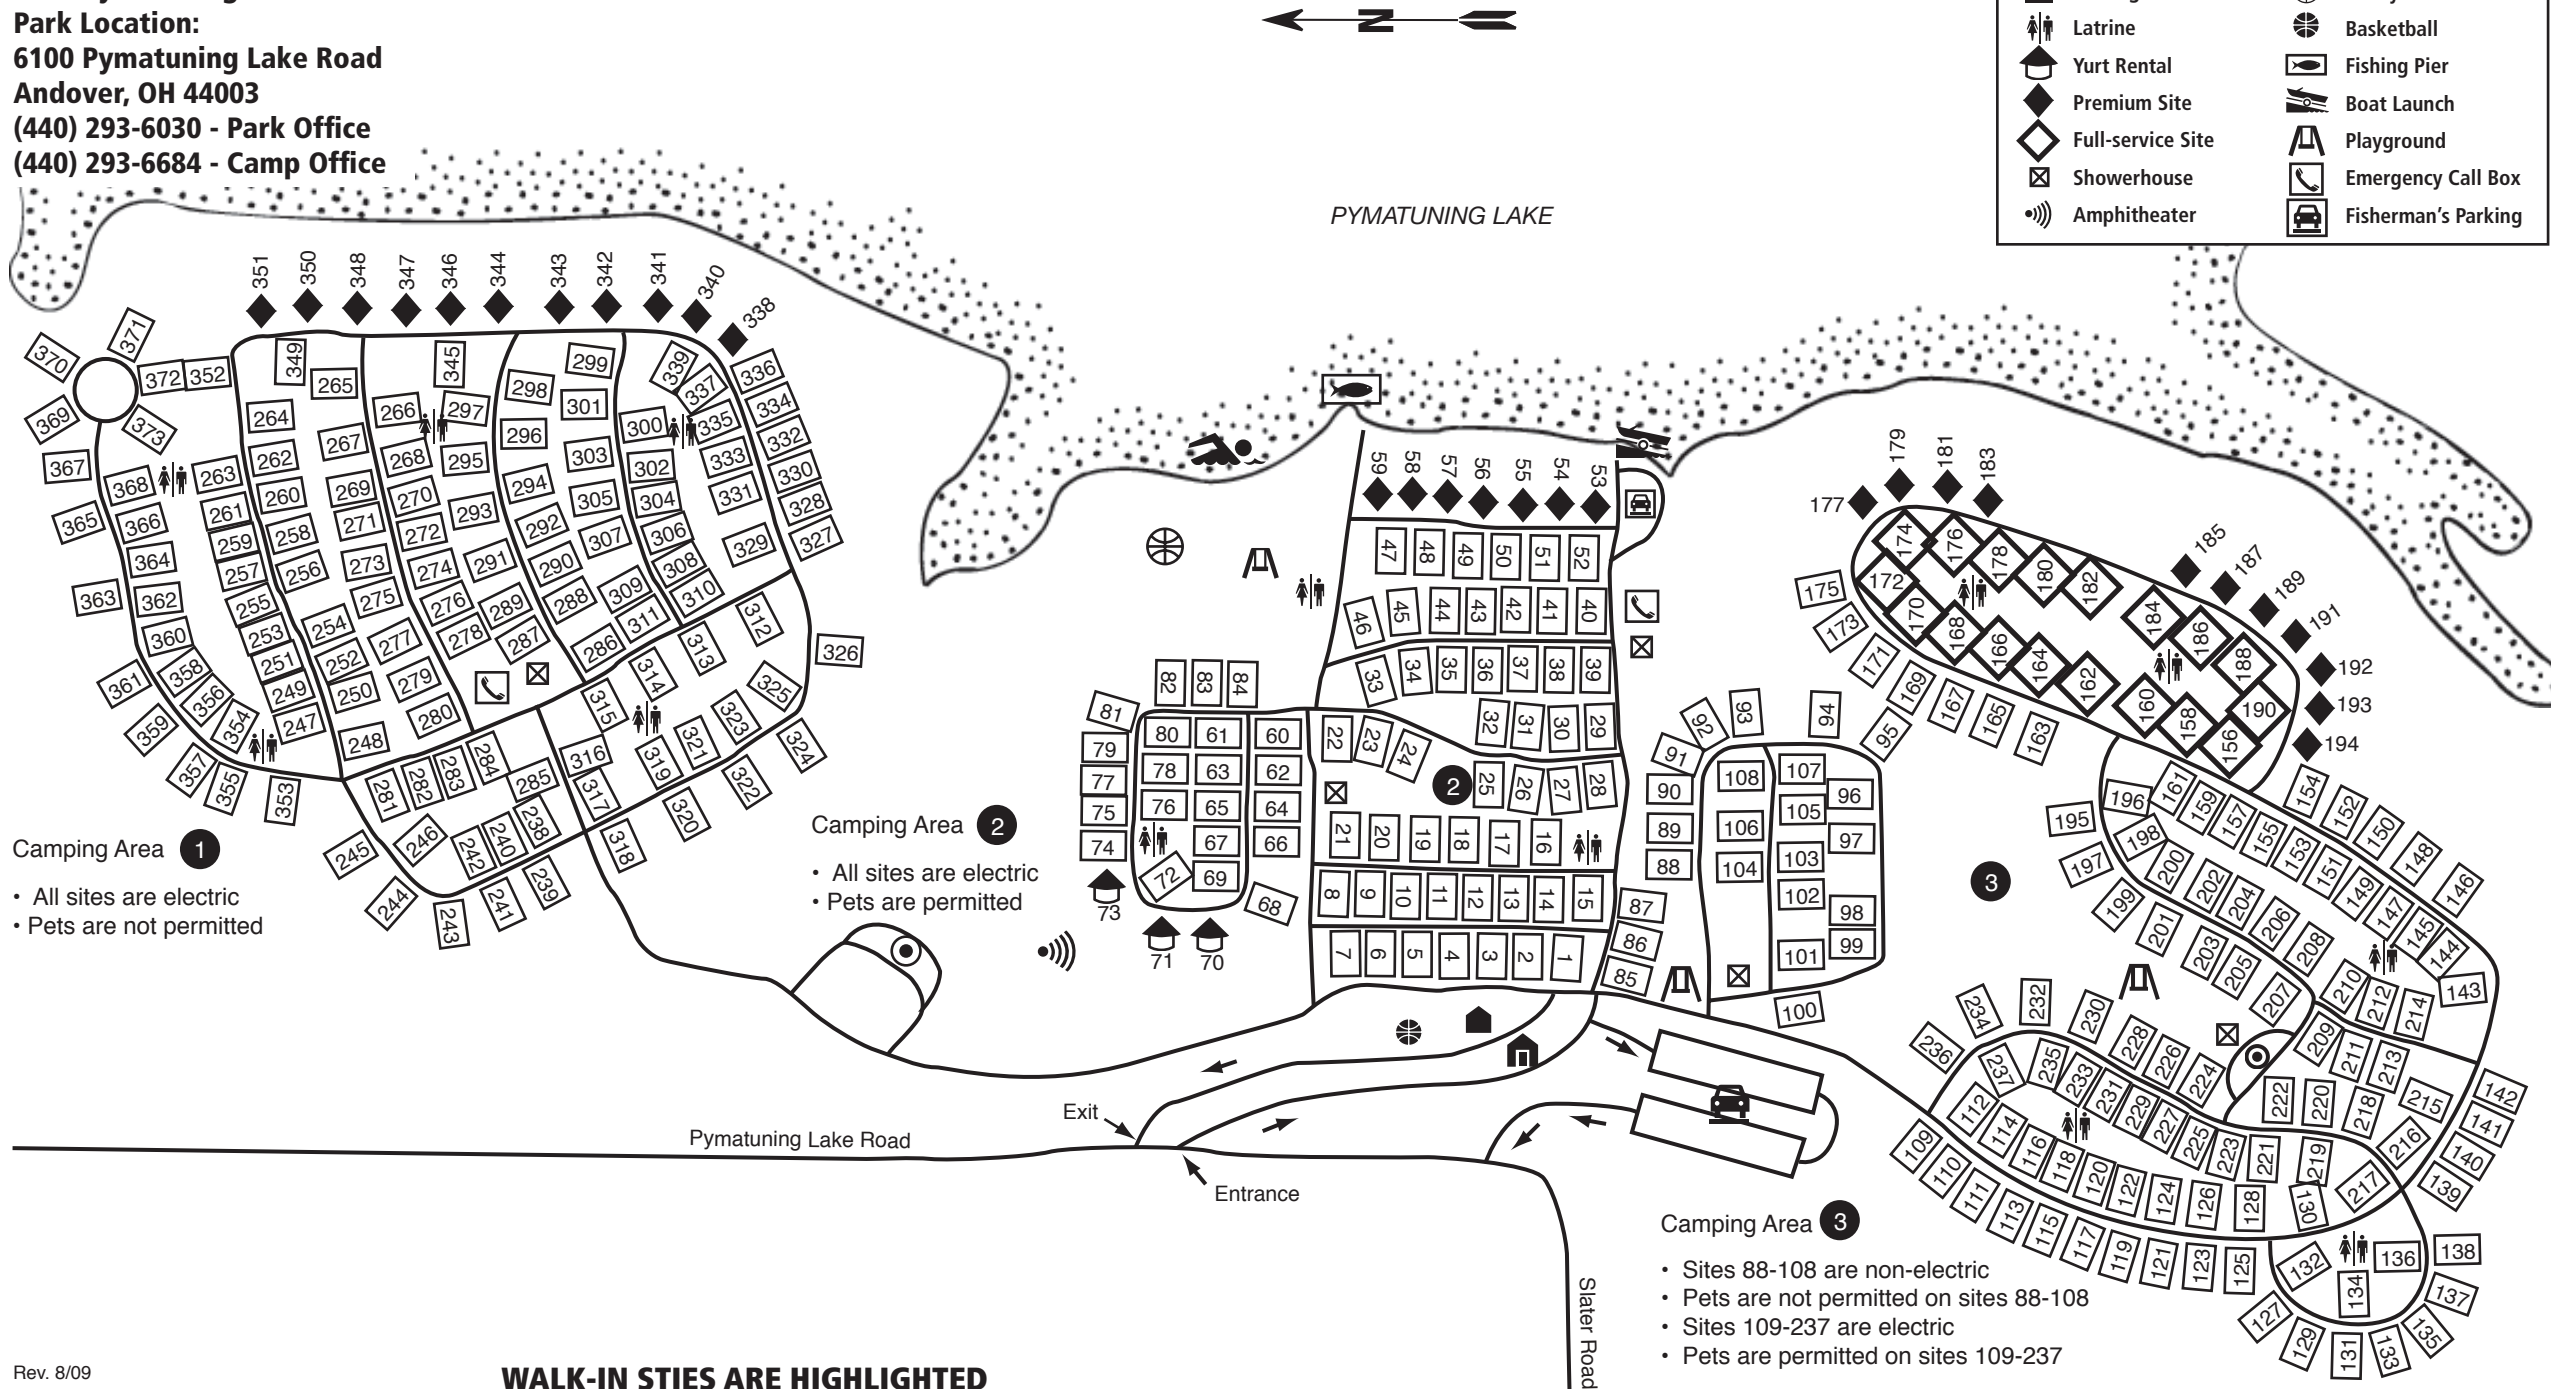

Pymatuning State Park Campground

Campground location:
 7514 Pymatuning Lake Road
Park Location:
 6100 Pymatuning Lake Road
 Andover, OH 44003
 (440) 293-6030 - Park Office
 (440) 293-6684 - Camp Office

LEGEND			
	Camp Office		Dump Station
	Nature Center		Beach
	Parking		Volleyball
	Latrine		Basketball
	Yurt Rental		Fishing Pier
	Premium Site		Boat Launch
	Full-service Site		Playground
	Showerhouse		Emergency Call Box
	Amphitheater		Fisherman's Parking

Camping Area 1

- All sites are electric
- Pets are not permitted

Camping Area 2

- All sites are electric
- Pets are permitted

Camping Area 3

- Sites 88-108 are non-electric
- Pets are not permitted on sites 88-108
- Sites 109-237 are electric
- Pets are permitted on sites 109-237