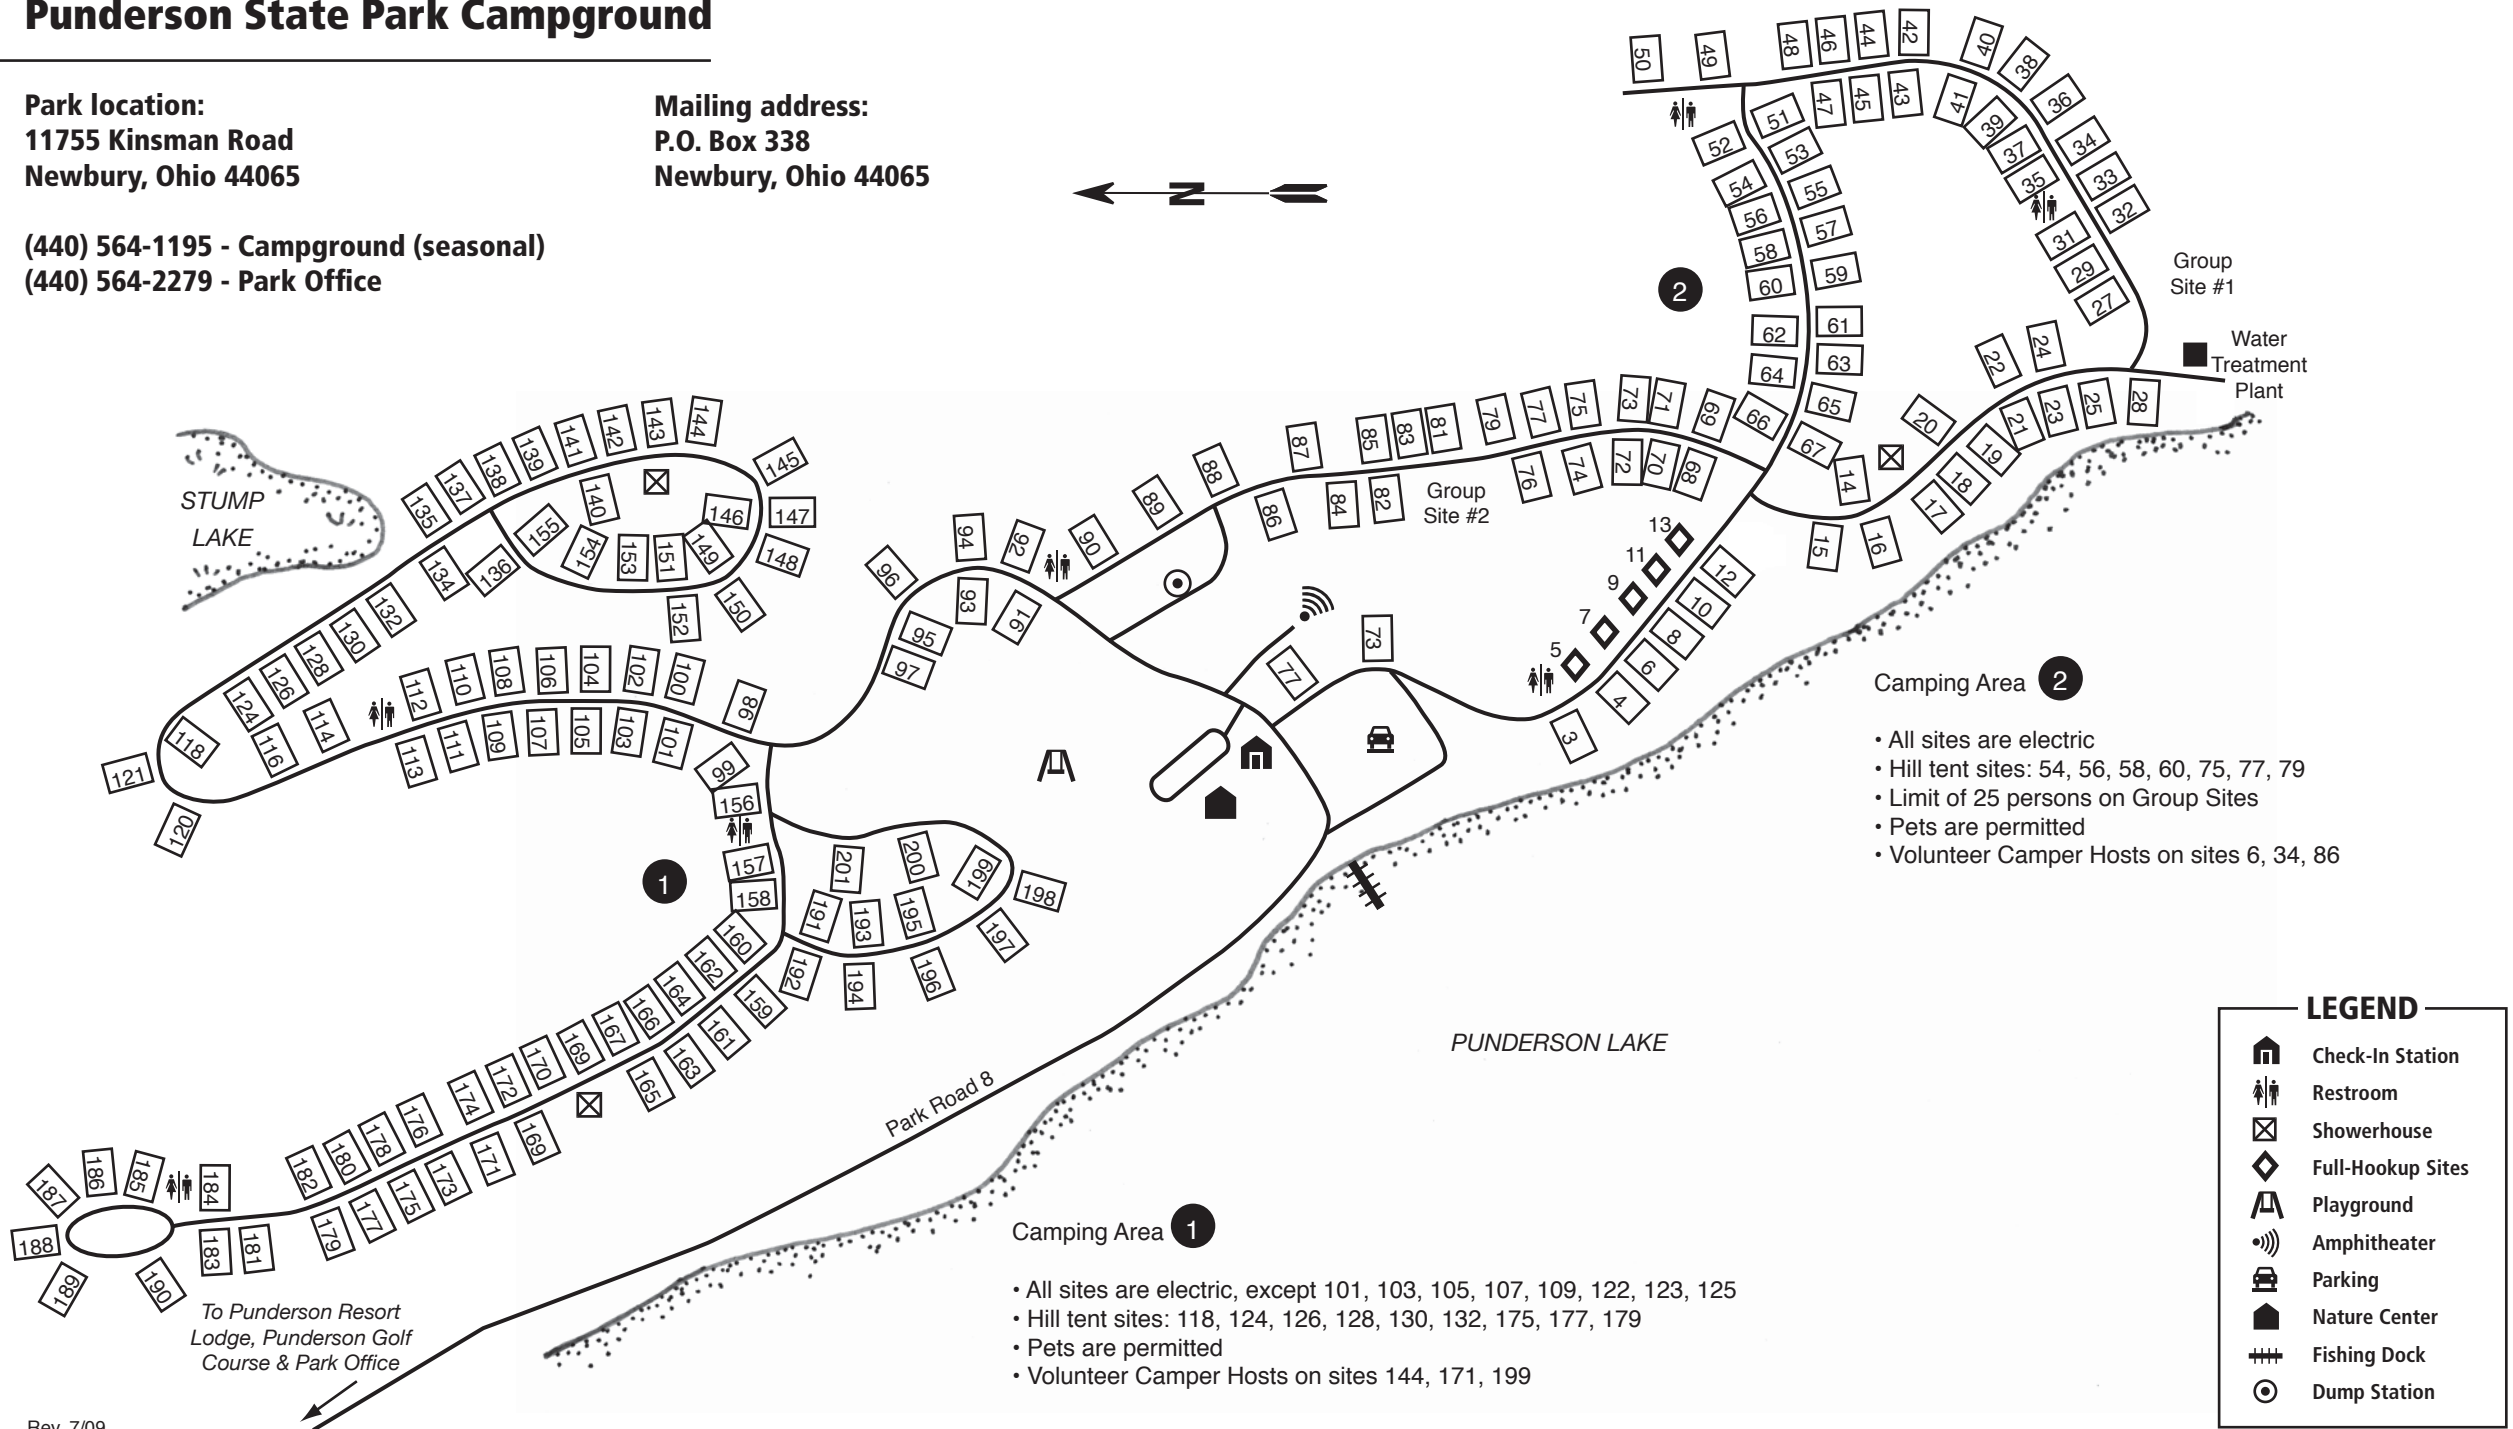

Punderson State Park Campground

Park location:
 11755 Kinsman Road
 Newbury, Ohio 44065

Mailing address:
 P.O. Box 338
 Newbury, Ohio 44065

(440) 564-1195 - Campground (seasonal)
(440) 564-2279 - Park Office

- Camping Area 2**
- All sites are electric
 - Hill tent sites: 54, 56, 58, 60, 75, 77, 79
 - Limit of 25 persons on Group Sites
 - Pets are permitted
 - Volunteer Camper Hosts on sites 6, 34, 86

- Camping Area 1**
- All sites are electric, except 101, 103, 105, 107, 109, 122, 123, 125
 - Hill tent sites: 118, 124, 126, 128, 130, 132, 175, 177, 179
 - Pets are permitted
 - Volunteer Camper Hosts on sites 144, 171, 199

LEGEND

- Check-In Station
- Restroom
- Showerhouse
- Full-Hookup Sites
- Playground
- Amphitheater
- Parking
- Nature Center
- Fishing Dock
- Dump Station