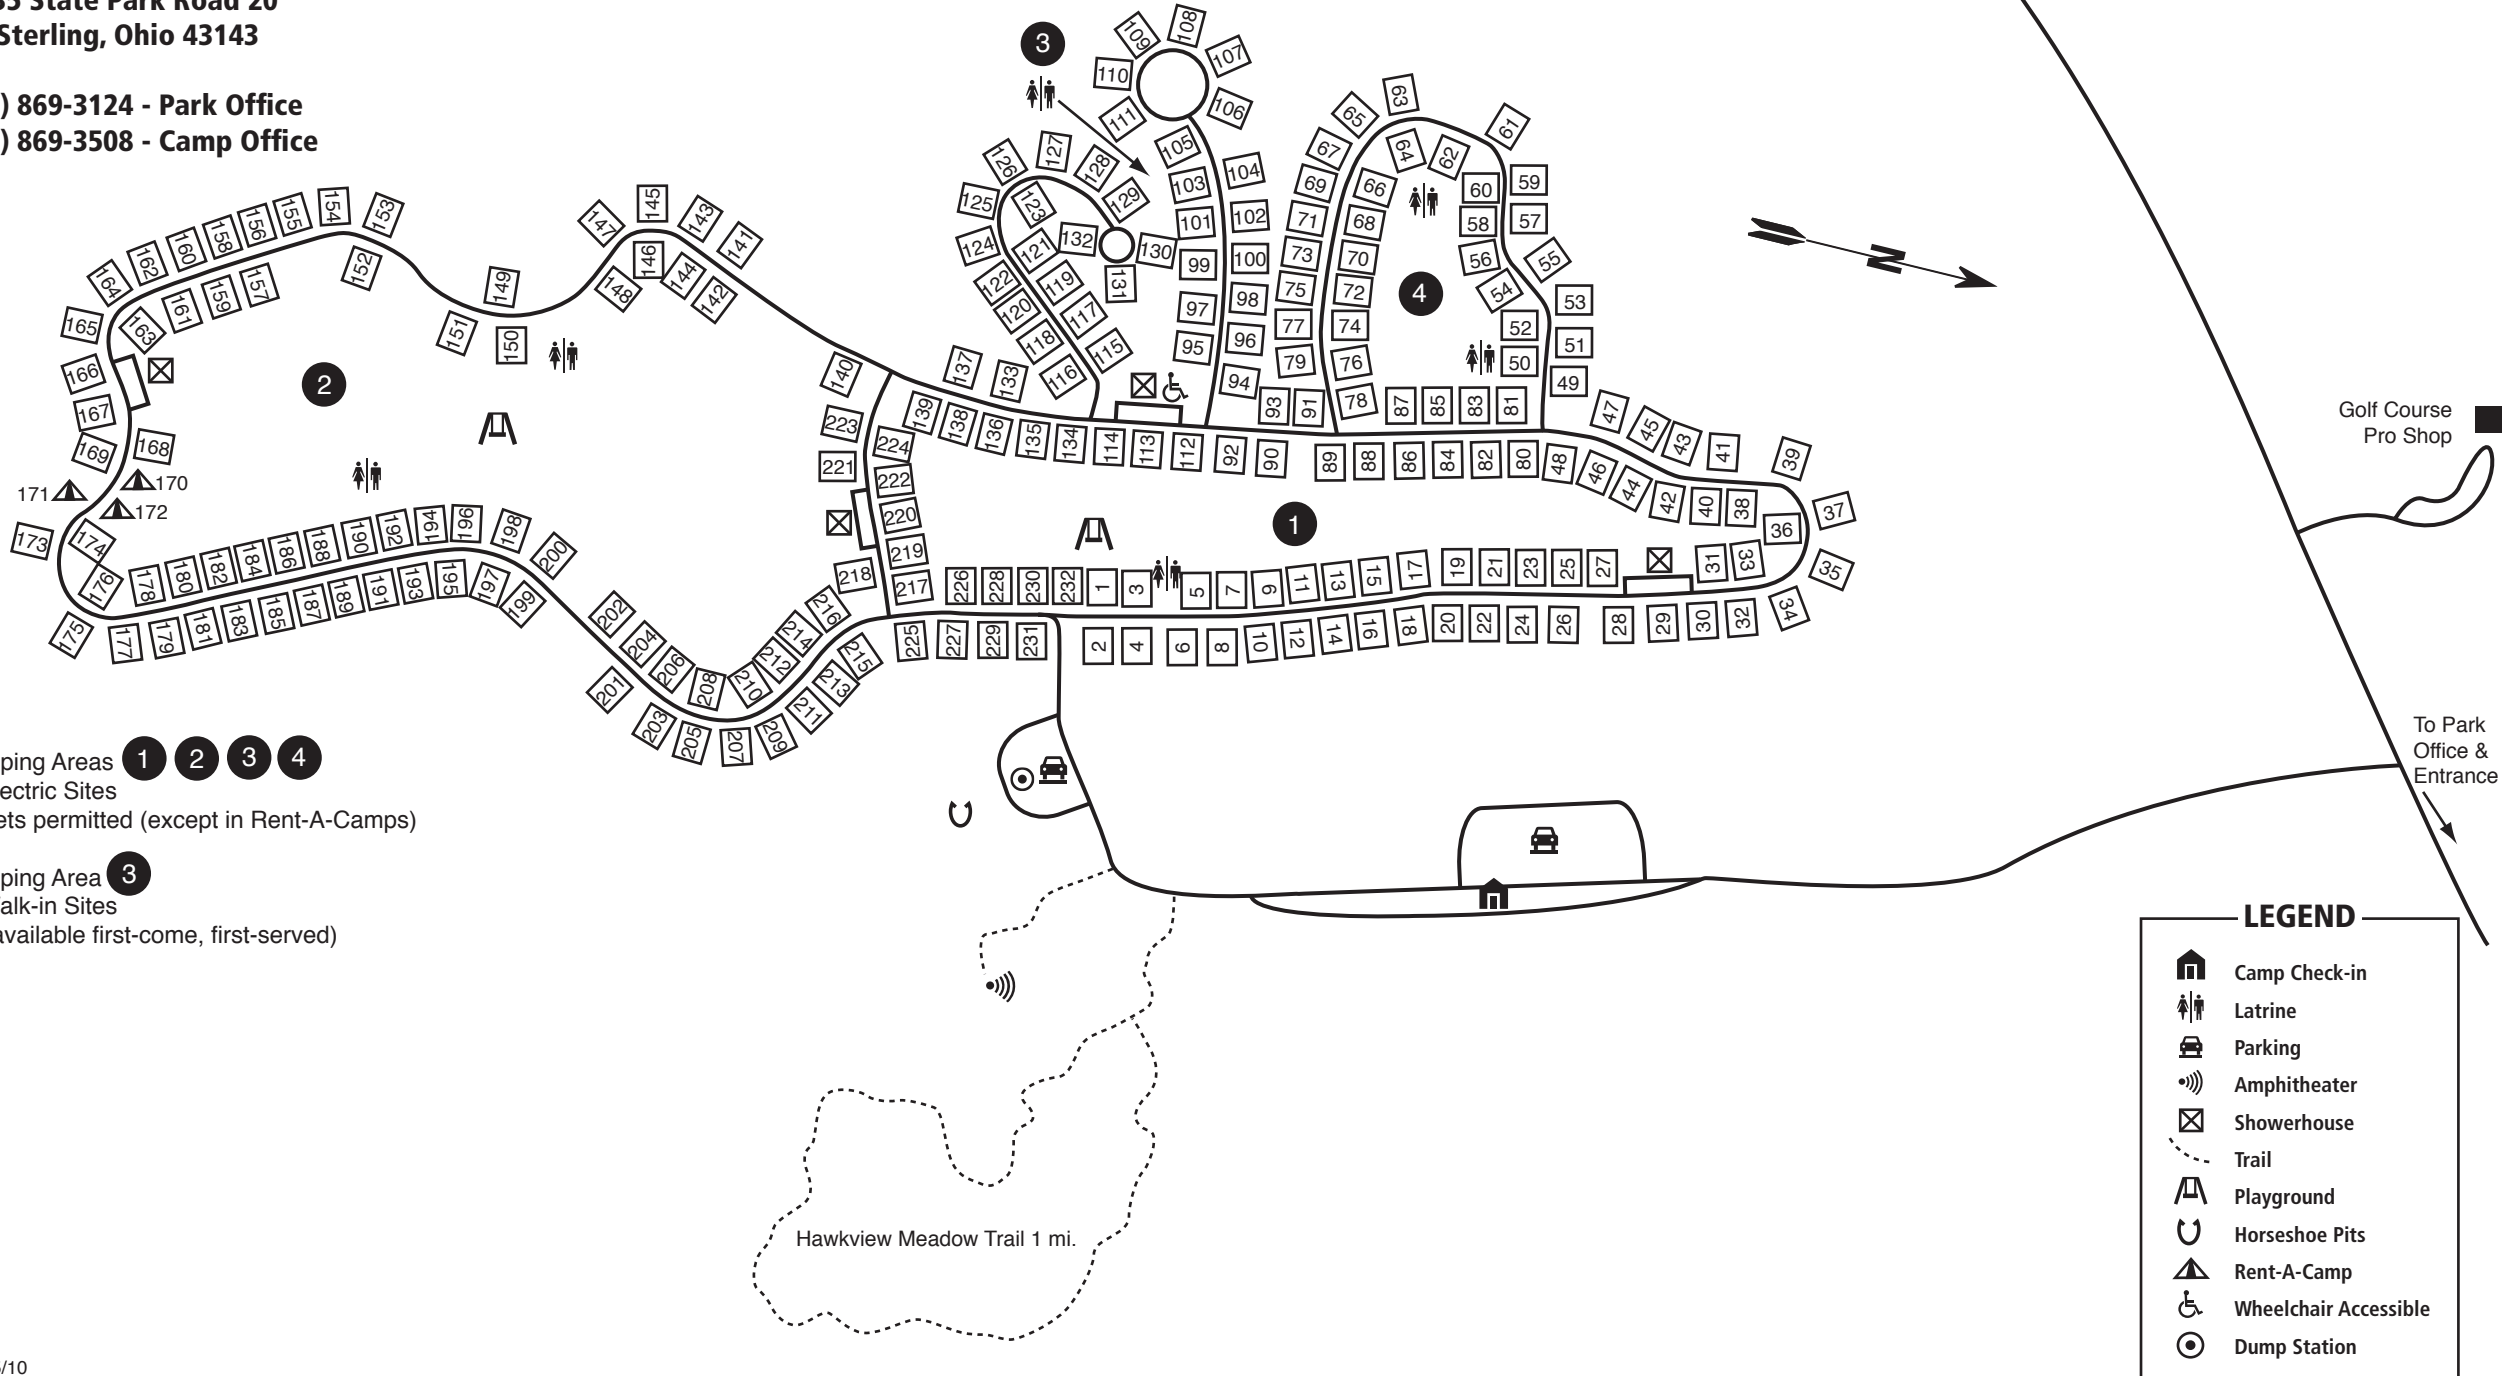

Deer Creek State Park Campground

20635 State Park Road 20
Mt. Sterling, Ohio 43143

(740) 869-3124 - Park Office
(740) 869-3508 - Camp Office

- Camping Areas 1 2 3 4**
- Electric Sites
 - Pets permitted (except in Rent-A-Camps)
- Camping Area 3**
- Walk-in Sites (available first-come, first-served)

LEGEND	
	Camp Check-in
	Latrine
	Parking
	Amphitheater
	Showerhouse
	Trail
	Playground
	Horseshoe Pits
	Rent-A-Camp
	Wheelchair Accessible
	Dump Station