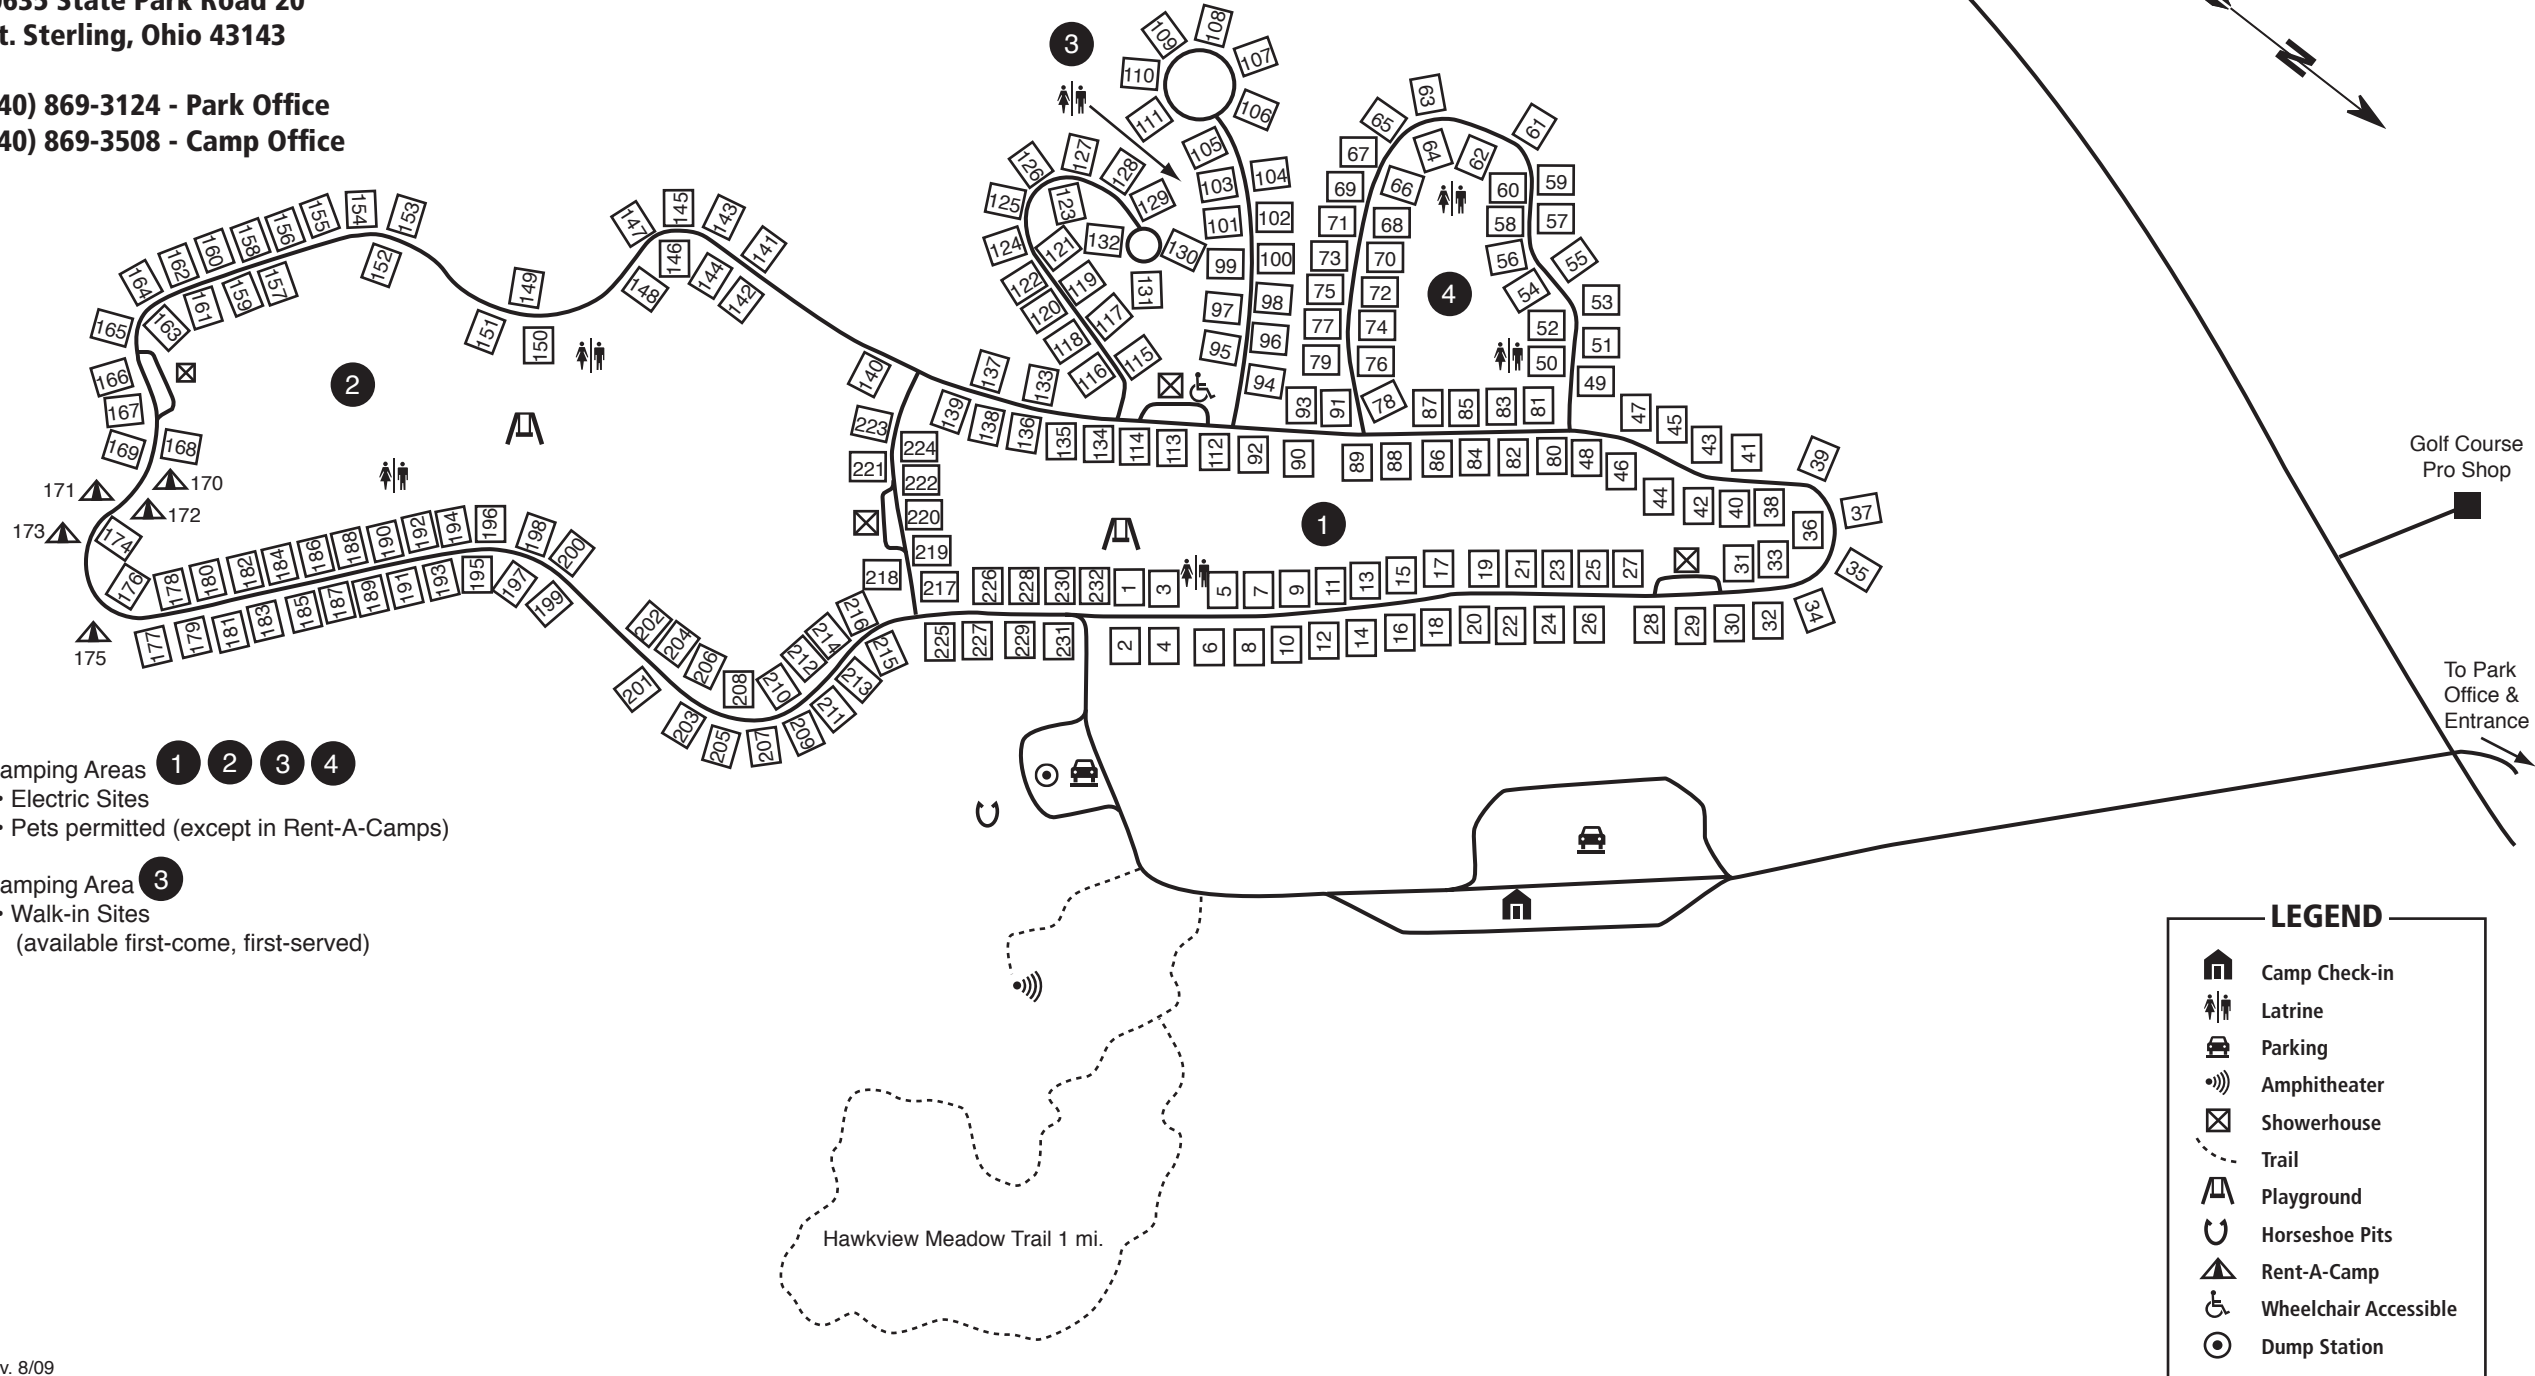

Deer Creek State Park Campground

20635 State Park Road 20
Mt. Sterling, Ohio 43143

(740) 869-3124 - Park Office
(740) 869-3508 - Camp Office

- Camping Areas 1 2 3 4**
- Electric Sites
 - Pets permitted (except in Rent-A-Camps)
- Camping Area 3**
- Walk-in Sites (available first-come, first-served)

LEGEND

- Camp Check-in
- Latrine
- Parking
- Amphitheater
- Showerhouse
- Trail
- Playground
- Horseshoe Pits
- Rent-A-Camp
- Wheelchair Accessible
- Dump Station